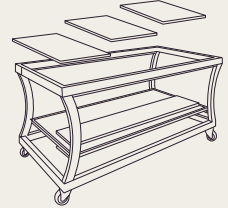

6 MOBILE BUFFET ACTION SYSTEMS

Drop-in function tiles compatible across all 6 systems.

THE HUB

Ready for anything — With a vast range of options and finishes, the Hub Buffet becomes whatever you need it to be. Infinite possibilities.

CURVE HUB

Boost your curve appeal — All the versatility and capabilities of the Hub, reimagined with a fresh curved design.

Ryze

Nest for success — These height adjustable nesting tables come in three widths — single, double, and triple tile — and fit neatly under each other for compact storage.

ZOZZ

MODULAR FLAT PACK

Stretch beyond limits — All the versatility of the Hub, with a twist. Zozz transforms from a single-tile buffet to a double or triple-tile setup. The ultimate flexibility.

Q-BIK

Style that stacks up — Modular towers deliver sleek, vertical displays that maximize space and style — keeping everything organized, and effortlessly within reach.