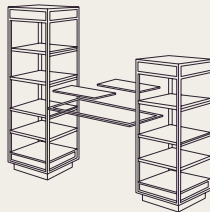

CURVE HUB

Boost your curve appeal — All the versatility and capabilities of the Hub, reimagined with a fresh curved design.

Ryze

Nest for success — These height adjustable nesting tables come in three widths — single, double, and triple tile — and fit neatly under each other for compact storage.

ZOZZ

MODULAR FLAT PACK

Stretch beyond limits — All the versatility of the Hub, with a twist. Zozz transforms from a single-tile buffet to a double or triple-tile setup. The ultimate flexibility.

Q-BIK

Style that stacks up — Modular towers deliver sleek, vertical displays that maximize space and style — keeping everything organized, and effortlessly within reach.