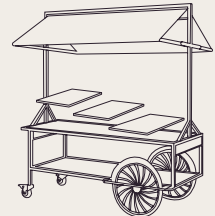

CURVE HUB

Boost your curve appeal — All the versatility and capabilities of the Hub, reimagined with a fresh curved design.

Ryze

Nest for success — These height adjustable nesting tables come in three widths — single, double, and triple tile — and fit neatly under each other for compact storage.

ZOZZ

MODULAR FLAT PACK

Stretch beyond limits — All the versatility of the Hub, with a twist. Zozz transforms from a single-tile buffet to a double or triple-tile setup. The ultimate flexibility.

Q-BIK

Style that stacks up — Modular towers deliver sleek, vertical displays that maximize space and style — keeping everything organized, and effortlessly within reach.

Buggy

Wheel appeal — A playful twist on portable service, the Buggy Cart is part display, part showstopper. Drop in action or display tiles and you're ready to roll.

Collapsible

Customizable

Compact

6 FULLY COLLAPSIBLE MOBILE BUFFET SYSTEMS