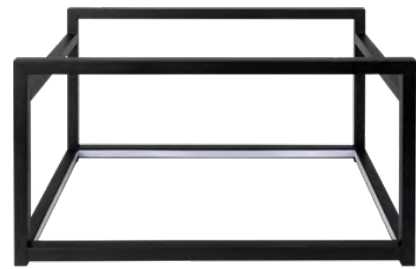

LIGHTED LEVELS TABLETOP RISERS

Tall Rectangle Lighted Riser

Tall Narrow Lighted Riser

Tall Square Lighted Riser

Short Rectangle Lighted Riser

Short Narrow Lighted Riser

Short Square Lighted Riser

SETTING THE STAGE FOR FLAVOR

LIGHTED LEVELS - BRIGHTEN YOUR BUFFET

- 3 Riser Sizes
- 2 Height Levels
- Lighted & Non-lighted Risers
- Flat & Angled Tray & Shelf Positions
- XYLO Frame Color Options
- Wood Look - Laminate Quality

LIGHTED LEVELS TABLETOP RISERS