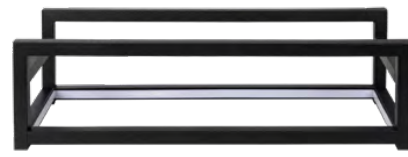

LIGHTED LEVELS TABLETOP RISERS

Tall Rectangle Lighted Riser

Tall Narrow Lighted Riser

Tall Square Lighted Riser

Short Rectangle Lighted Riser

Short Narrow Lighted Riser

Short Square Lighted Riser

SETTING THE STAGE FOR FLAVOR

LIGHTED LEVELS - BRIGHTEN YOUR BUFFET

- 3 Riser Sizes
- 2 Height Levels
- Lighted & Non-lighted Risers
- Flat & Angled Tray & Shelf Positions
- XYLO Frame Color Options
- Wood Look - Laminate Quality

LIGHTED LEVELS TABLETOP RISERS