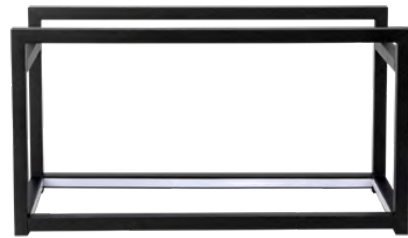

LIGHTED LEVELS TABLETOP RISERS

Tall Rectangle Lighted Riser

Tall Narrow Lighted Riser

Tall Square Lighted Riser

Short Rectangle Lighted Riser

Short Narrow Lighted Riser

Short Square Lighted Riser

SETTING THE STAGE FOR FLAVOR

LIGHTED LEVELS - BRIGHTEN YOUR BUFFET

- 3 Riser Sizes
- 2 Height Levels
- Lighted & Non-lighted Risers
- Flat & Angled Tray & Shelf Positions
- XYLO Frame Color Options
- Wood Look - Laminate Quality

LIGHTED LEVELS TABLETOP RISERS