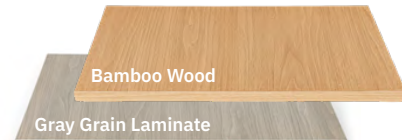

Rectangle Shelf
21 3/8" x 13 3/8" x 3/4"H