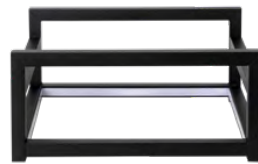

LIGHTED LEVELS TABLETOP RISERS

Tall Rectangle Lighted Riser

Tall Narrow Lighted Riser

Tall Square Lighted Riser

Short Rectangle Lighted Riser

Short Narrow Lighted Riser

Short Square Lighted Riser

SETTING THE STAGE FOR FLAVOR

LIGHTED LEVELS - BRIGHTEN YOUR BUFFET

- 3 Riser Sizes
- 2 Height Levels
- Lighted & Non-lighted Risers
- Flat & Angled Tray & Shelf Positions
- XYLO Frame Color Options
- Wood Look - Laminate Quality

LIGHTED LEVELS TABLETOP RISERS