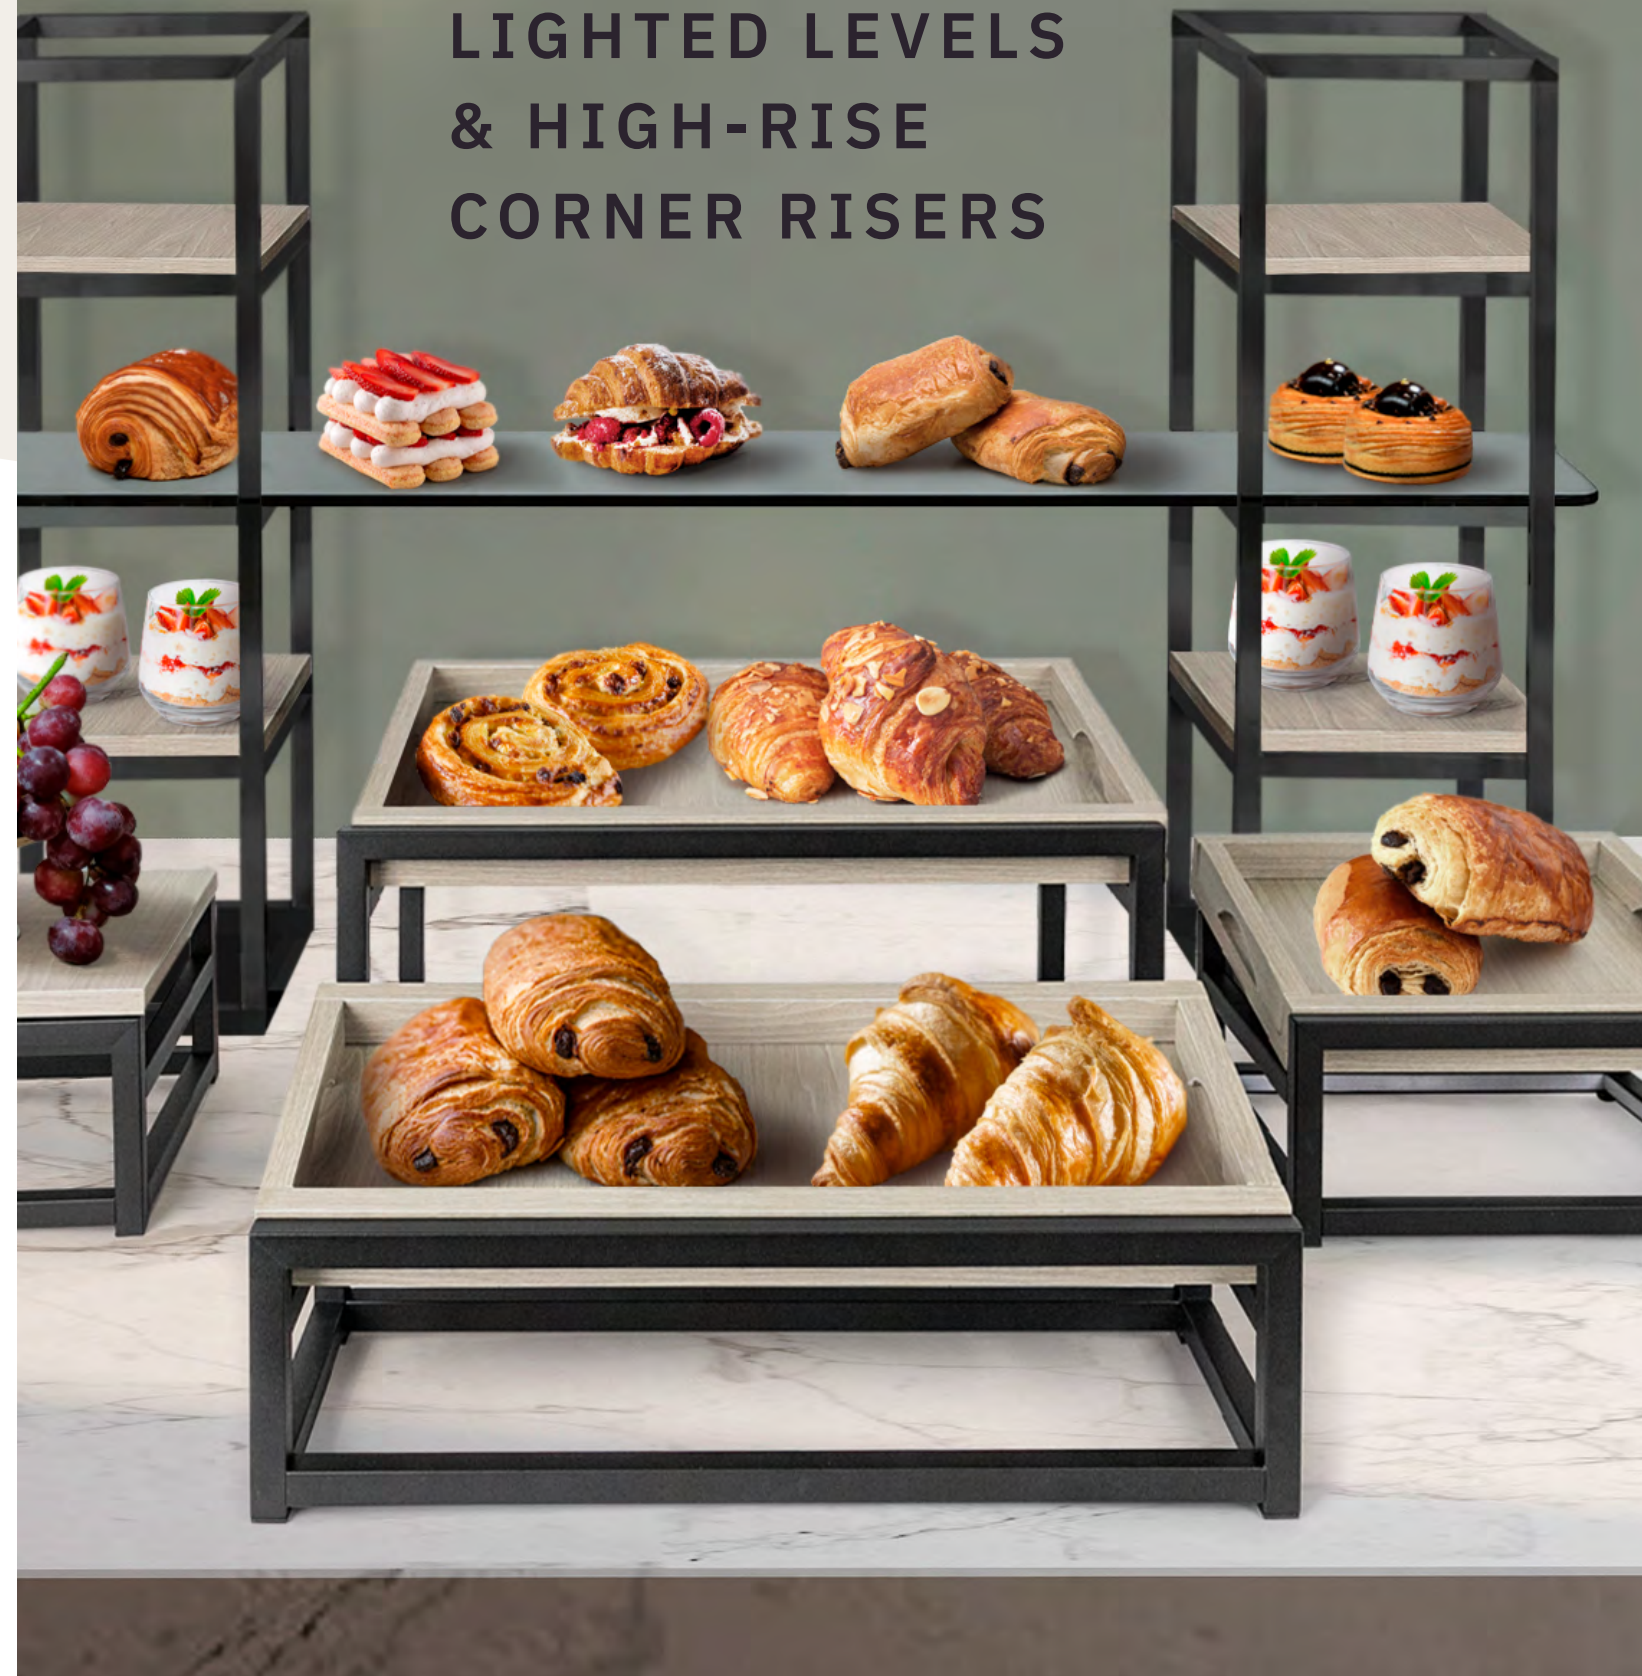

LIGHTED LEVELS & HIGH-RISE CORNER RISERS