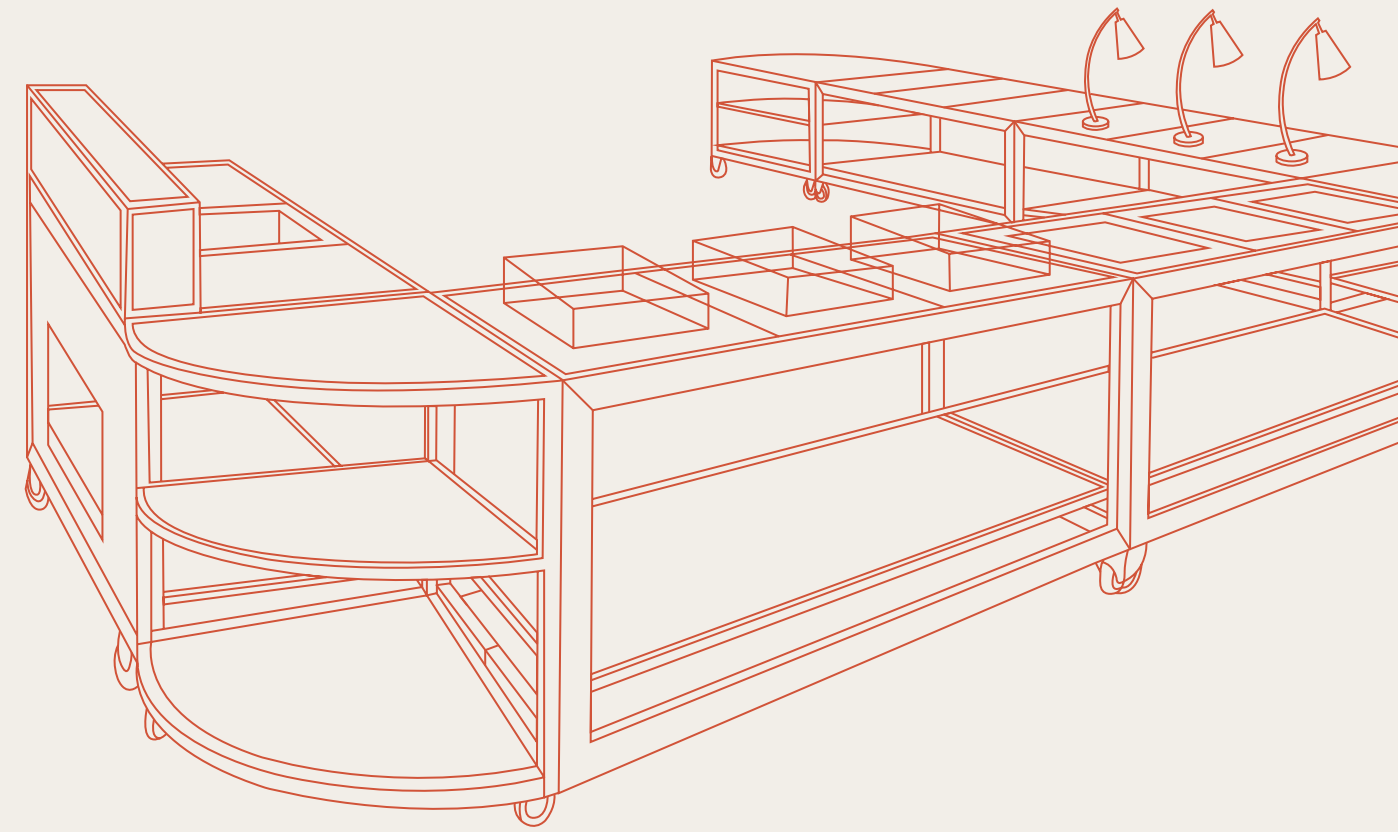

EASTERN

T A B L E T O P