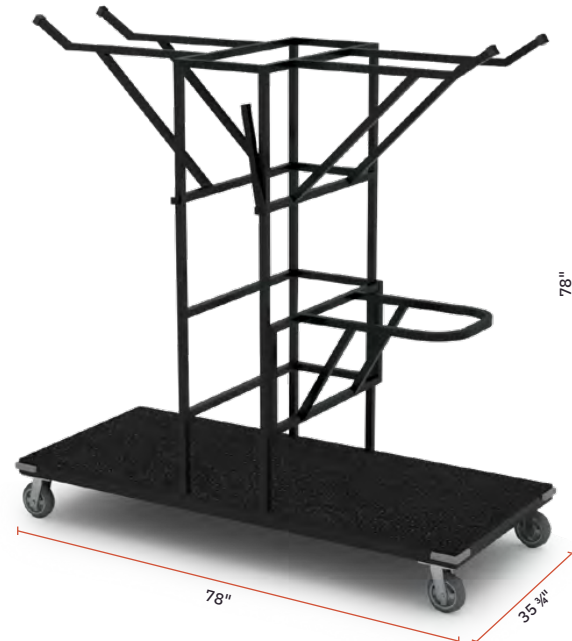

Table Cart Fits 8 Tables (Tables Only)

#H991T8
Dust Cover #H992T8C