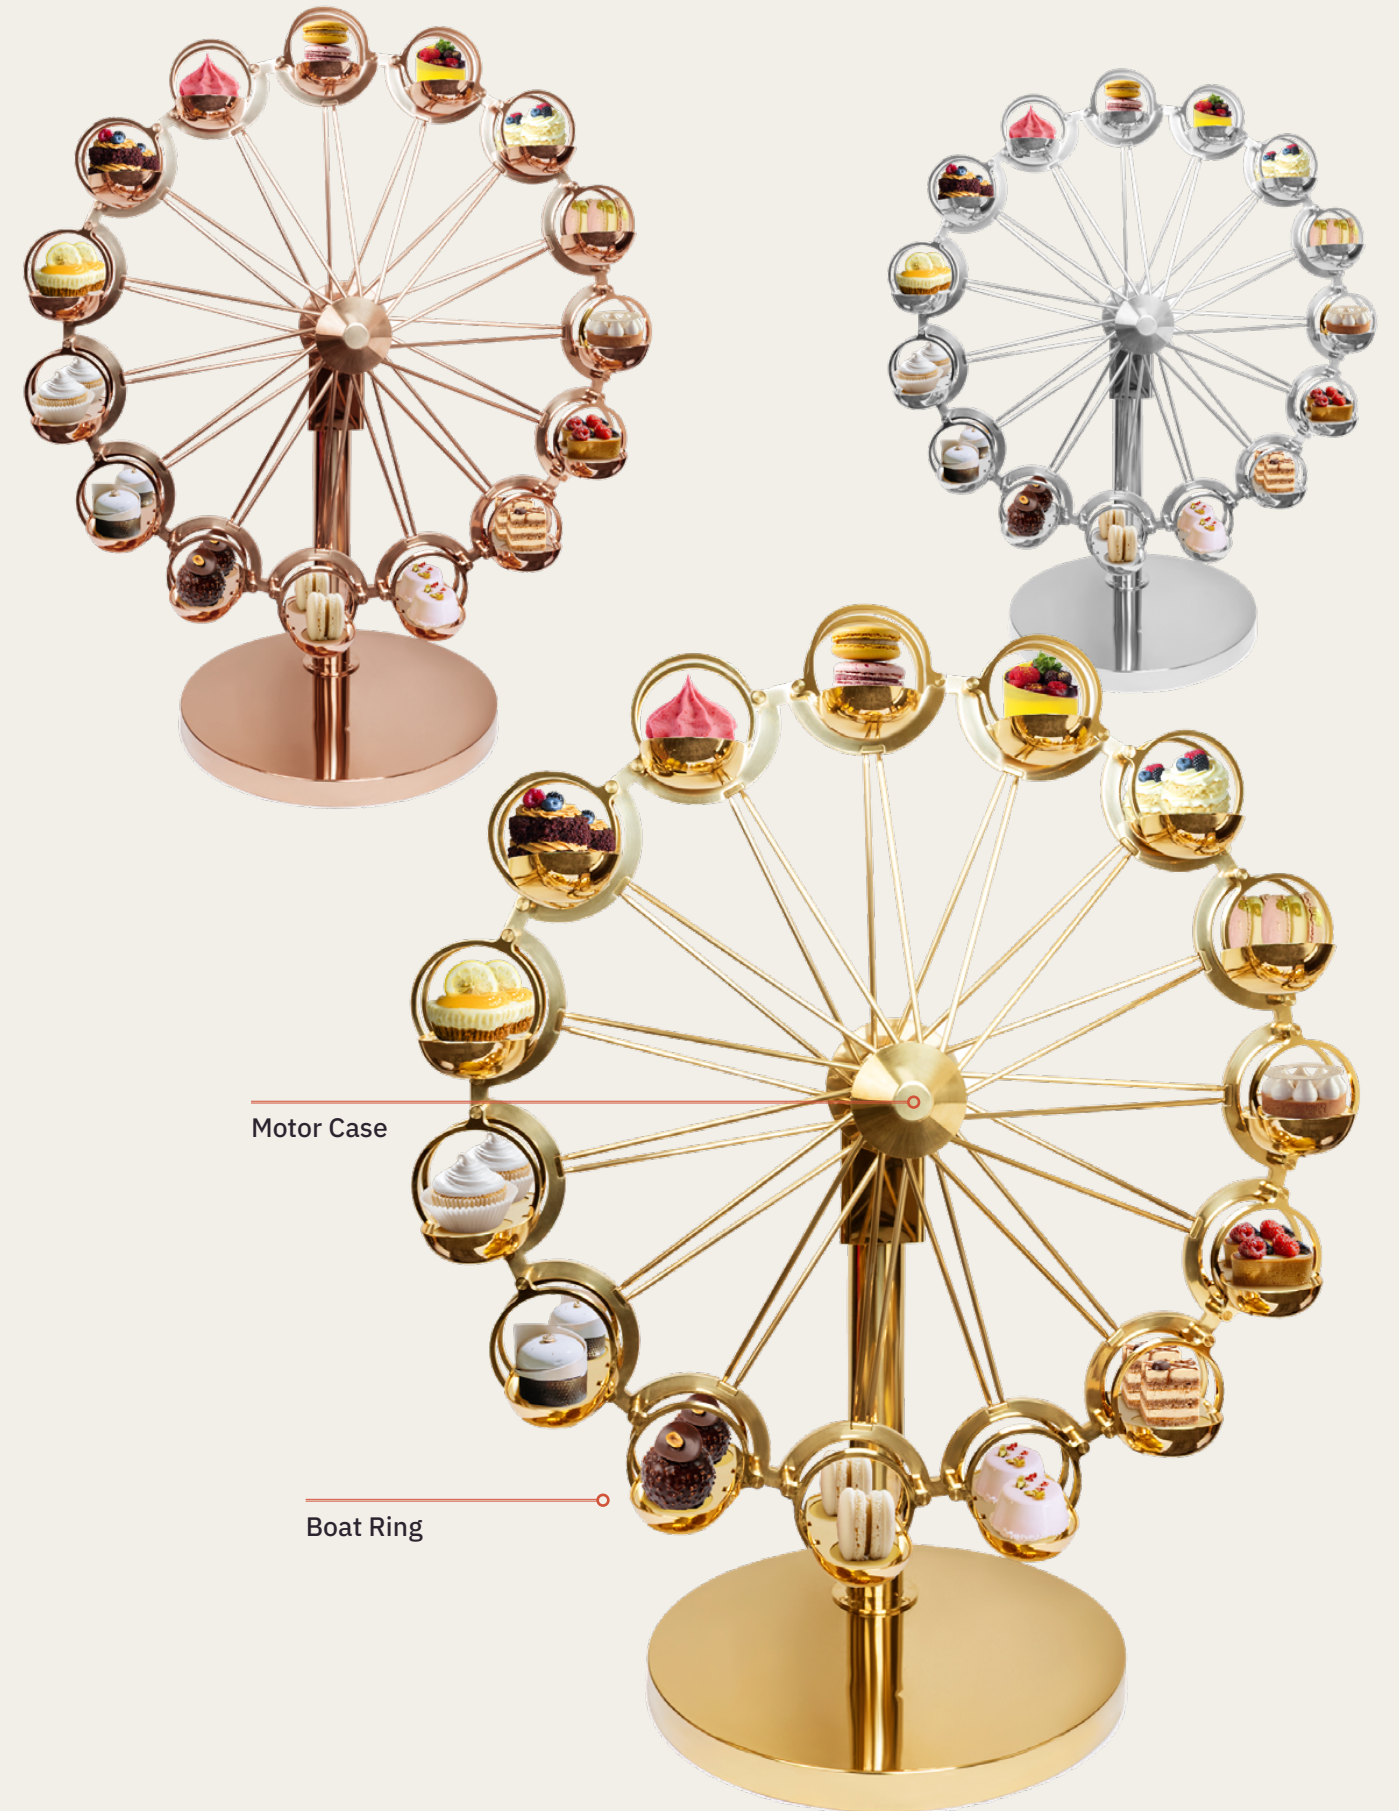

 Watch Live Video
For This Product.

WONDER WHEEL

LARGE WHEEL
18 BOATS
#WW1100RZ

MEDIUM WHEEL
15 BOATS
#WW1110RZ

SMALL WHEEL
10 BOATS
#WW1120RZ

Lighted Level Risers

BUFFET SYSTEM

Complete product information on pages 176 - 179.

LIGHTED LEVELS TABLETOP RISERS

Tall Rectangle Lighted Riser

Tall Narrow Lighted Riser

Tall Square Lighted Riser

Short Rectangle Lighted Riser

Short Narrow Lighted Riser

Short Square Lighted Riser

SETTING THE STAGE FOR FLAVOR