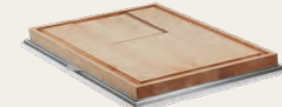

CARVING BOARD

22 1/4" x 31 1/2"