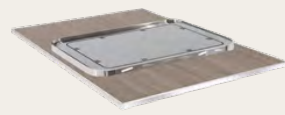

ECO SERVE GN WARMER

22 1/4" x 31 1/2"