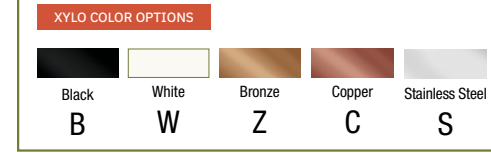

THE HUB & CURVE HUB ADD-ON FUNCTIONS

Meat Hook

Black Meat Hook #H970 MH B

Slides into the HUB and Curve HUB

Sneeze Guard

#H970SG2S

Additional sneeze guards available
www.EasternTabletop.com

Meat Stand