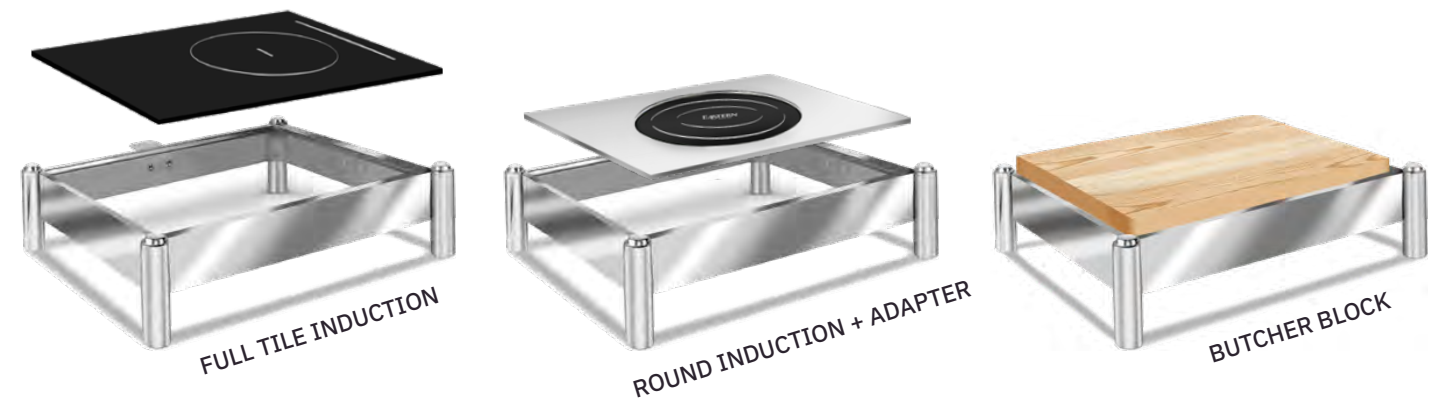

Round Induction	801IND
-----------------	--------

* Shown with **Orbit Induction Chafer**
Complete product information on page 223.

QUICK CONNECT

FUNCTION TILES

BASE

QUICK CONNECT [MODEL NUMBER GUIDE]
INDUCTION STAND & FUNCTION TILES

Induction Stand	3380	3380MB	3380RZ	3380CP
Butcher Block	3353			
600W Round Induction	802IND			
300W Round Induction	804IND			
Full Tile Induction	806IND			

QUICK CONNECT INDUCTION STAND FEATURES

- Stackable legs connect vertically, horizontally, and stack one on top of the other.
- Varying buffet heights and storage options.
- Countless configurations.
- Stainless Steel.