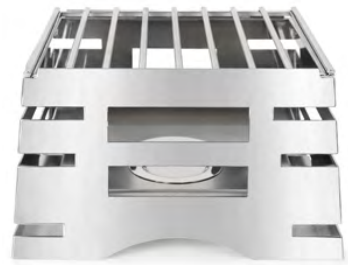

Grill Stoves

* Shown with Induction Pots

Complete product information on page 228.

BUTANE STOVE COVERS & STANDS

STOVE COVERS & STANDS

Stove Cover-up
11"L x 14 1/2"D x 4 1/2"H - Stainless Steel

Stove Cover-Up
10 1/2"L x 13 13/4"D x 4 1/2"H - Stainless Steel