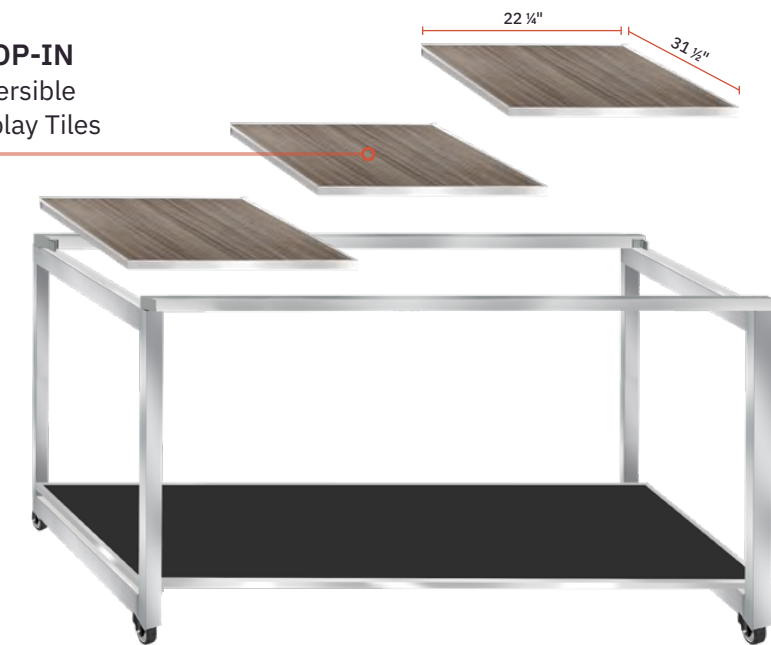

ZOZZ DISPLAY TILES

DROP-IN
Reversible
Display Tiles

Watch Live Video For This Product.

ZOZZ DISPLAY TILES [MODEL NUMBER GUIDE]

Size: 22 1/4" x 31 1/2"

Customize your Mobile Buffet System with our easy to follow guides. Choose your preferred buffet combinations by inserting the provided numbers and letters in the designated space as demonstrated below. Skip letters and numbers that do not apply to your order.

Item Code: H ### # #

Display: ZOZZ STRETCH H

Display Tile: Display Tile Laminate 940

Reversible Laminate: GGBK (Gray Grain/Black), SACH (Textured Sandstone/Charcoal), SDLM (Shaded Dark/Light Marble), GWGD (Gray Wash Light/Gray Wash Dark), BAPS (Bamboo/Softened Pastel), BWSP (Bleached Wood/Speckled Slate), WWSL (White Wash/Shaded Light), GL (Glass), SS (Stainless Steel)

Edge Finish: S (Stainless Steel), B (Black), Z (Bronze), C (Copper), W (White)