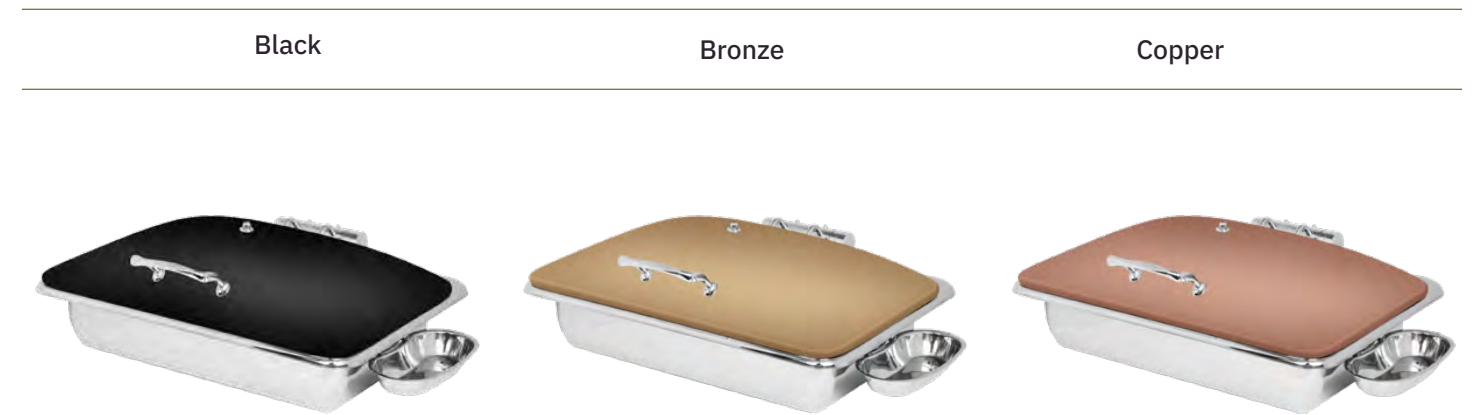

*Complete item XYLO color coating available upon request.

STACKABLE
SMOOTH STAND

5-STAR CROWN - INDUCTION VESSELS

8 QT.	6 QT.		4 QT.	
Rectangle	Square	Round	Square	Round
				
				

8 QT. RECTANGLE

6 QT. SQUARE