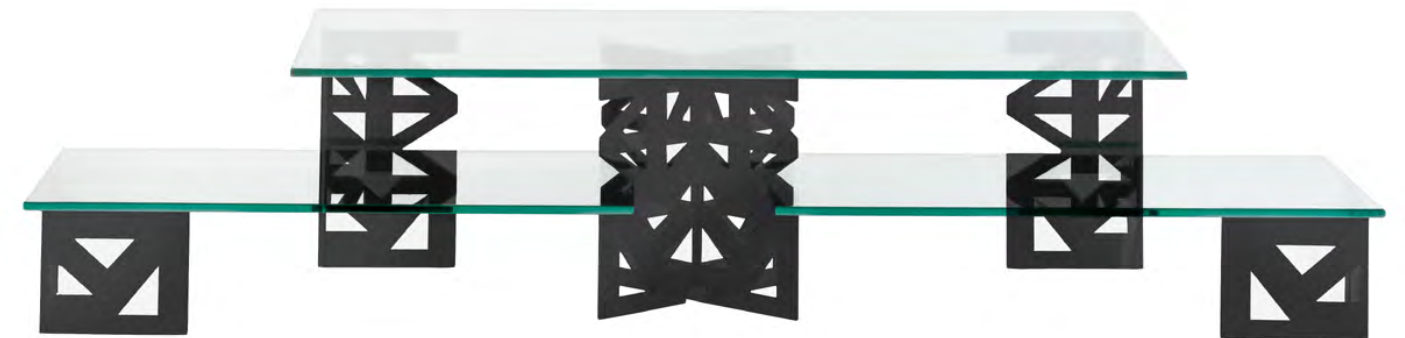

ACRYLIC SHELVES

ACRYLIC SHELVES [MODEL NUMBER GUIDE]
COMPATIBLE WITH LEXUS RISER COLLECTION

	Glass	Frosted Acrylic	Black Acrylic
20" Round	0820G	0820AC	0820ACBK
14" Round	0814G	0814AC	0814ACBK
14" Square	0414G	0414AC	0414ACBK
25" x 8" Quarter Circle	02508G	02508AC	02508ACBK
33" x 7" Rectangle	0507G	0507AC	0507ACBK
24" x 7" Rectangle	05247G	05247AC	05247ACBK
33" x 9 3/4" Rectangle	0509G	0509AC	0509ACBK
24" x 9 3/4" Rectangle	05249G	05249AC	05249ACBK
33" x 14" Rectangle	0514G	0514AC	0514ACBK
24" x 14" Rectangle	052414G	052414AC	052414ACBK

Shelving Options

- Glass
- Frosted Acrylic
- Black Acrylic