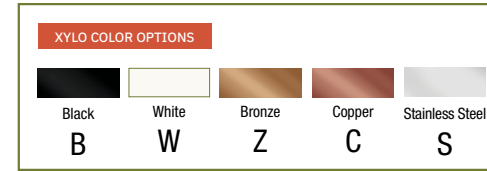

Adjustable Heat Lamp

#H970L3S