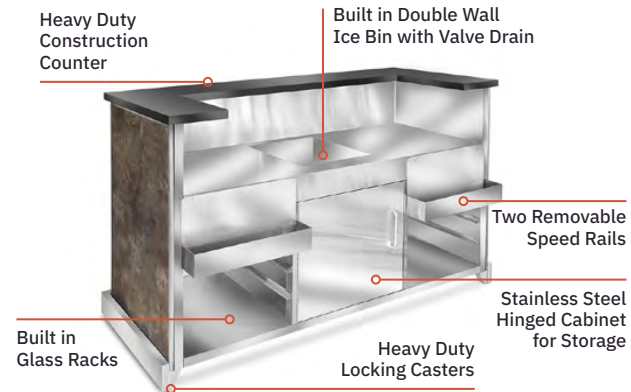

3 PANEL SET

REVERSIBLE OPTIONS:
Gray Grain/Black or Charcoal/Sandstone

REVERSIBLE 5 PANEL SET

Charcoal/Sandstone or Gray Grain/Black

REVERSIBLE 3 PANEL SET

Gray Grain/Black or Charcoal/Sandstone

MOBILE BAR

5 Panel Set