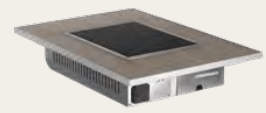

THE HUB FUNCTIONS TILES

ALL FUNCTION TILES FIT

THE HUB & CURVE HUB

WITH MANY FUNCTIONS TO CHOOSE FROM!

All Function Tiles also fit the
ZOZZ, Q-BIK & Ryze
Mobile Buffet Table Systems.

THE HUB & CURVE HUB TABLE FUNCTION TILES

SQUARE INDUCTION

22 1/4" x 31 1/2"

ROUND INDUCTION

22 1/4" x 31 1/2"

DOUBLE ROUND INDUCTION

22 1/4" x 31 1/2"

OMELET INDUCTION STATION

22 1/4" x 31 1/2"