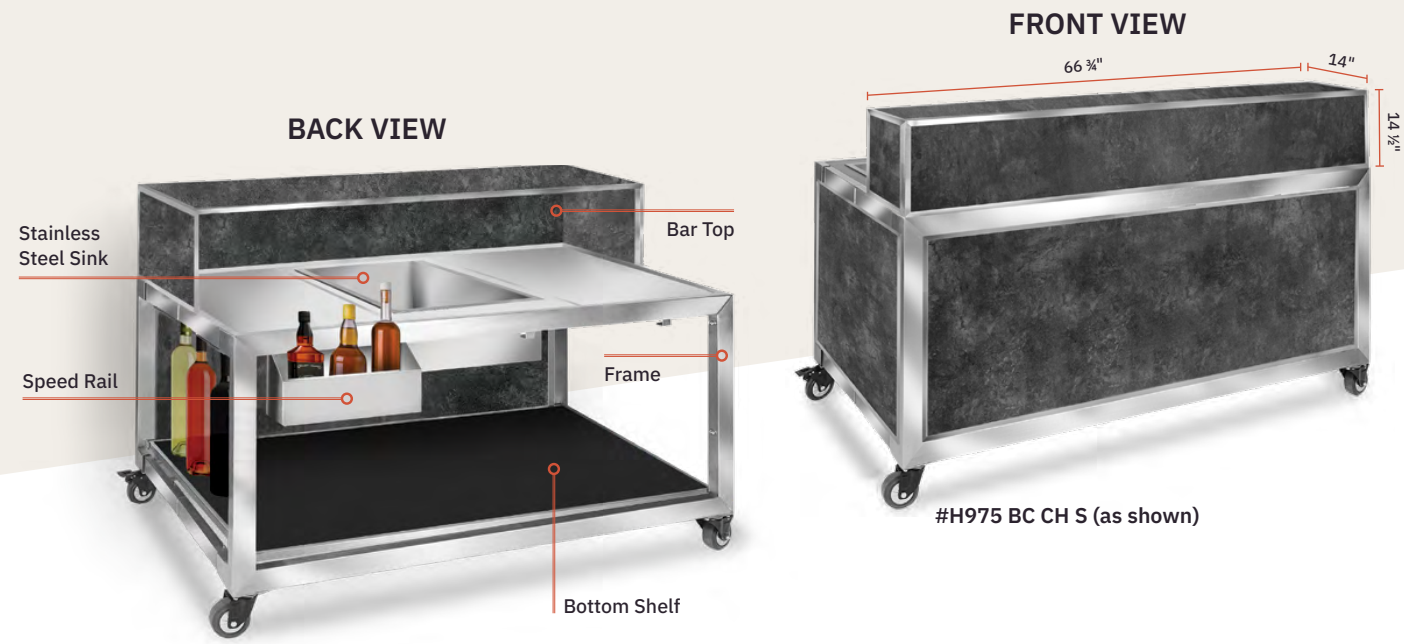

THE HUB & CURVE HUB COLLAPSIBLE BAR