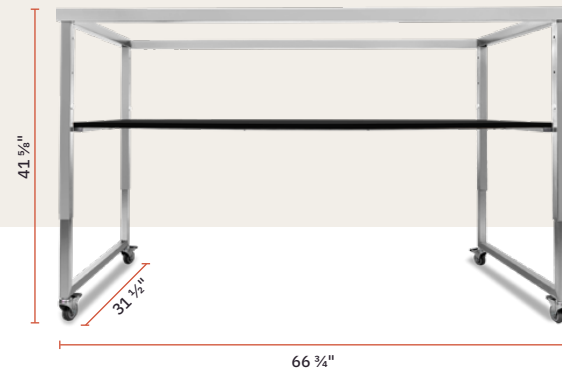

TRIPLE TILE FRAME