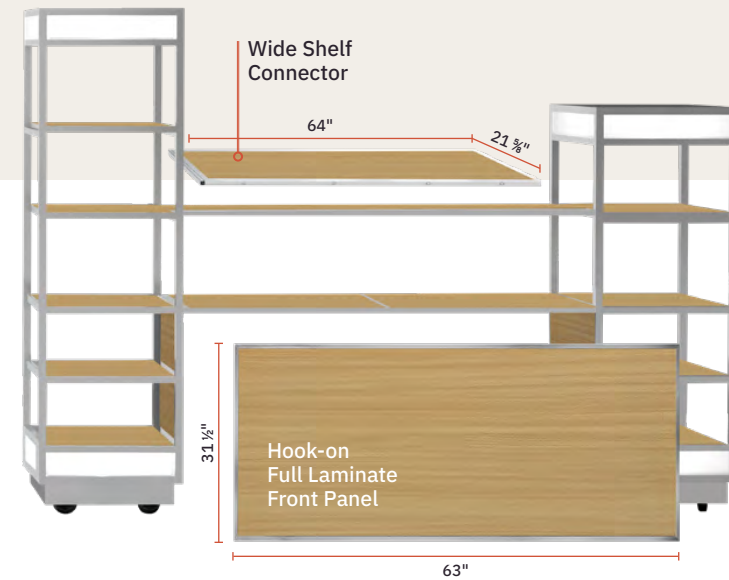

Q-BIK DISPLAY PANELS

EMBRACE THE EASE OF MOBILITY & ADAPTABILITY

- A vast selection of panels to choose from.
- Narrow and Wide Shelf Connectors connect the display stands to provide additional space within the display.
- No hardware or tools needed.

Watch Live Video For This Product.

Q-BIK TIER DISPLAY [MODEL NUMBER GUIDE]

Customize your Mobile Buffet System with our easy to follow guides. Choose your preferred buffet combinations by inserting the provided numbers and letters in the designated space as demonstrated below. Skip letters and numbers that do not apply to your order.

Item Code	Q-BIK								
Q ### ## #	Q								
Display	Q								
Panel Type									
	Full Front Panel	Perforated Front Panel	Wide Shelf Connector	Narrow Shelf Connector					
	955FF	955P	952	953					
	63" x 31 1/2"	63" x 31 1/2"	64" x 21 1/2"	64" x 10"					
Laminate									
	SS	BK	GD	GG	SA	CH	SP	LM	GW
	SD	SL	BA	BW	PS	WW	AW	OR	WB
Perforated Color Not Available in Laminate									
	S	B	Z	C	W