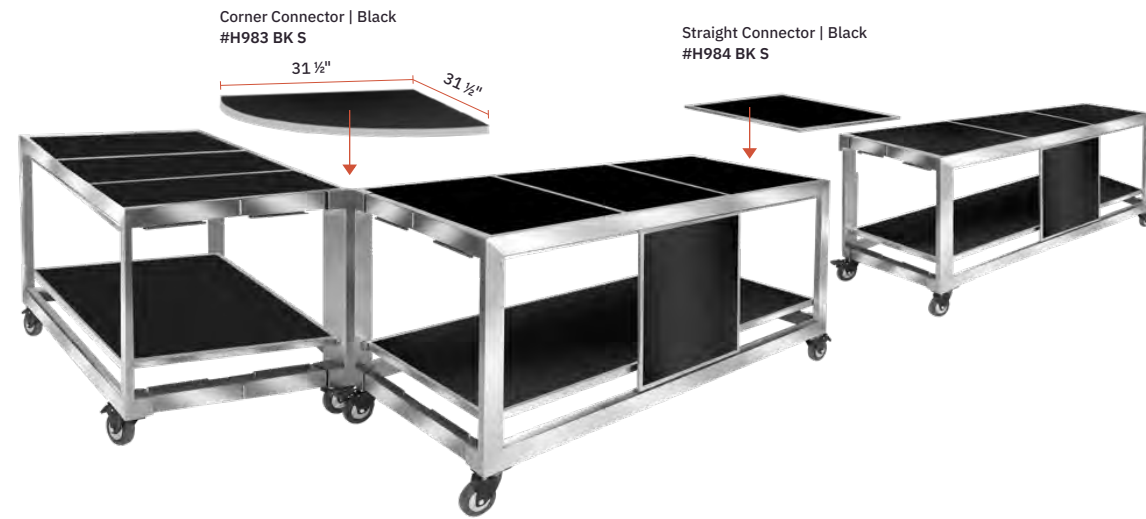

THE HUB CORNER TABLE

REVERSIBLE DISPLAY TILE COLOR OPTIONS

CORNERS THAT CONNECT

SQUARE OR ROUND FOR A SEAMLESS SETUP!

Reversible Shelves | Black/Gray Grain
#H980 GGBK S (as shown)

Textured Sandstone | Charcoal
#H981 SACH S (as shown)

THE HUB CORNER TABLE [MODEL NUMBER GUIDE]

Size: 31 1/2" x 31 1/2" x 33 1/4" H

Customize your Mobile Buffet System with our easy to follow guides. Choose your preferred buffet combinations by inserting the provided numbers and letters in the designated space as demonstrated below. Skip letters and numbers that do not apply to your order.

THE HUB & CURVE HUB TABLE CONNECTORS

FLOATING CORNER CONNECTOR & STRAIGHT CONNECTORS
FIT BOTH THE HUB & CURVE HUB TABLE FRAMES

THE HUB FLOATING CONNECTORS [MODEL NUMBER GUIDE]

Customize your Mobile Buffet System with our easy to follow guides. Choose your preferred buffet combinations by inserting the provided numbers and letters in the designated space as demonstrated below. Skip letters and numbers that do not apply to your order.