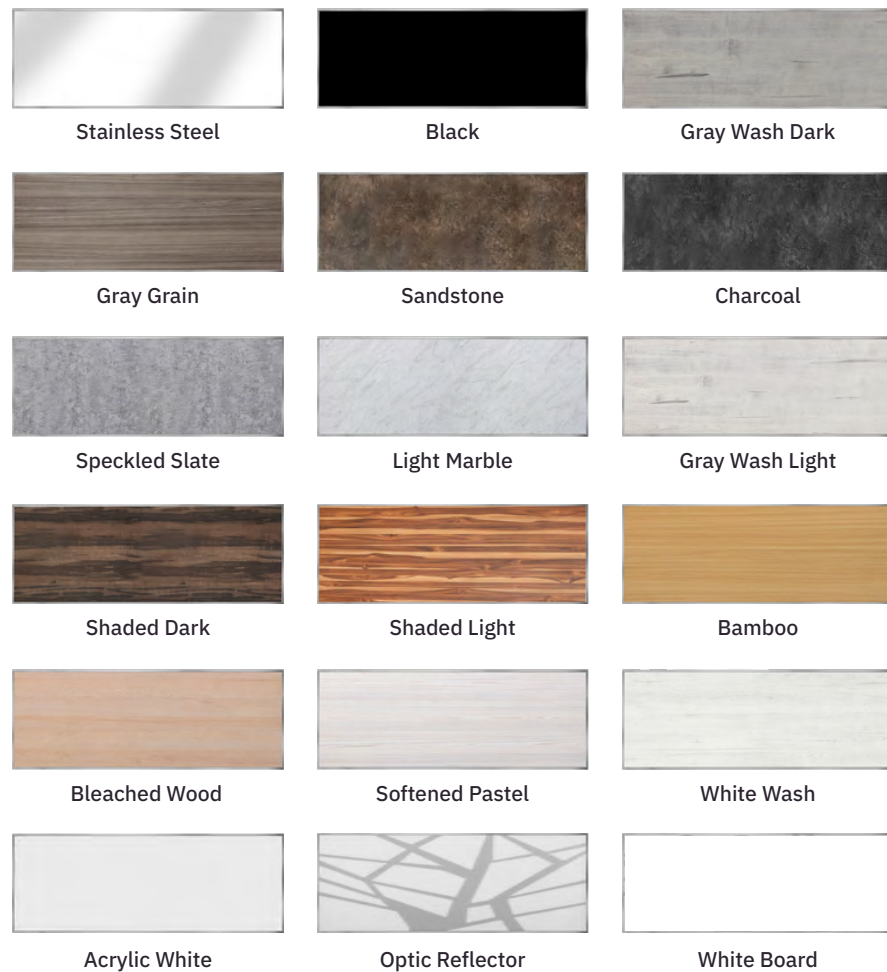

THE HUB DISPLAY PANELS

PANEL YOUR WAY

So many options, one *Perfect Fit*.

FRONT PANEL COLOR OPTIONS

SIDE PANEL COLOR OPTIONS

HUB DISPLAY PANELS [MODEL NUMBER GUIDE]

Customize your Mobile Buffet System with our easy to follow guides. Choose your preferred buffet combinations by inserting the provided numbers and letters in the designated space as demonstrated below. Skip letters and numbers that do not apply to your order.