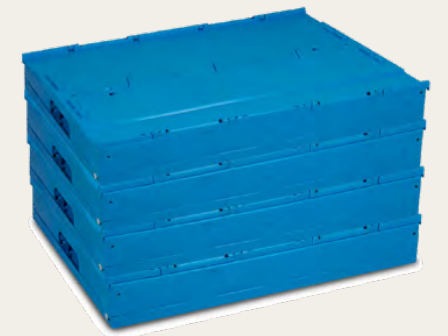

STACK & STORE BINS

STORAGE BIN
Blue High Density Poly Ethylene

STORAGE BINS [MODEL NUMBER GUIDE]
BLUE HIGH DENSITY POLY ETHYLENE

27.25"L x 17"W x 12.5"H 0204

STACKED BINS CLOSED

STACKED BINS OPEN

EcoBurner

The EcoBurner embodies the perfect balance of sustainability and innovation.