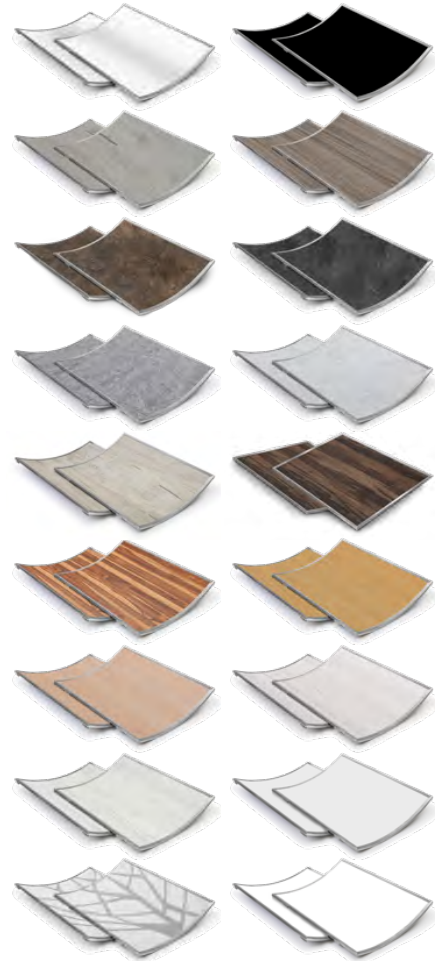

CURVE HUB DISPLAY PANELS

PANEL YOUR WAY

So many options, one *Perfect Fit*.

FRONT PANEL COLOR OPTIONS

SIDE PANEL COLOR OPTIONS

CURVE HUB DISPLAY PANELS [MODEL NUMBER GUIDE]

Customize your Mobile Buffet System with our easy to follow guides. Choose your preferred buffet combinations by inserting the provided numbers and letters in the designated space as demonstrated below. Skip letters and numbers that do not apply to your order.