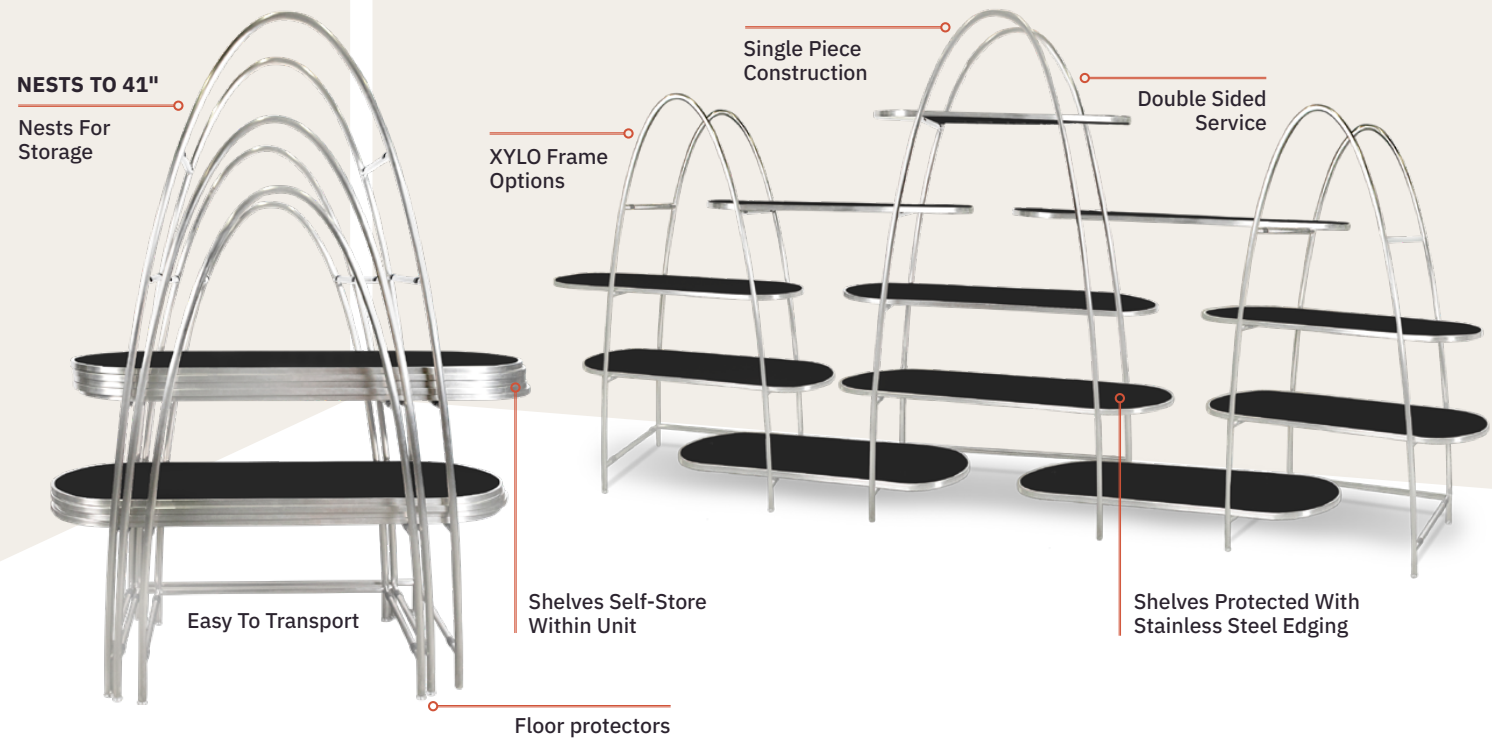

THE ARCHES STANDING DISPLAY

ARCHES STANDING DISPLAY [MODEL NUMBER GUIDE]

Customize your Mobile Buffet System with our easy to follow guides. Choose your preferred buffet combinations by inserting the provided numbers & letters in the designated space as demonstrated below.

Item Code	A ### ## #	Display				
			78" H A961	67" H A962	64" H A963	SET OF 3 A964
Laminate Shelves			Black BK			
Finish						
		S	B	Z	C	

CAN BE DISPLAYED UP TO 15 FEET LONG

Arrange & Rearrange the Arches to completely customize your look.