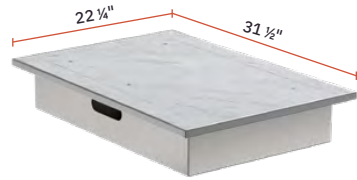

THE HUB & CURVE HUB DISPLAY RISER TILES

STEP 1:

Open tile/box cover lifts up and flips to become the display base.