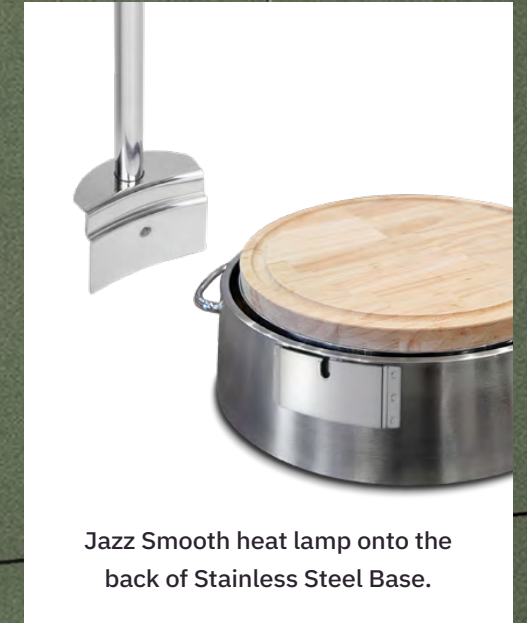

Jazz Smooth heat lamp onto the
back of Stainless Steel Base.