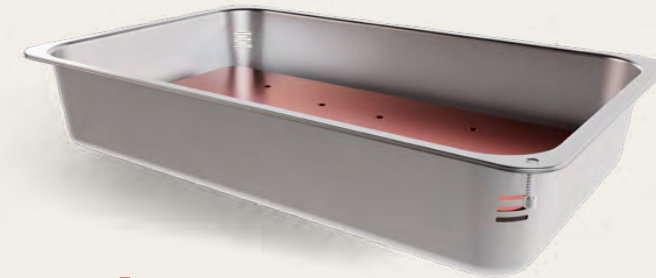

COMBINED WITH YOUR
EXISTING CHAFER