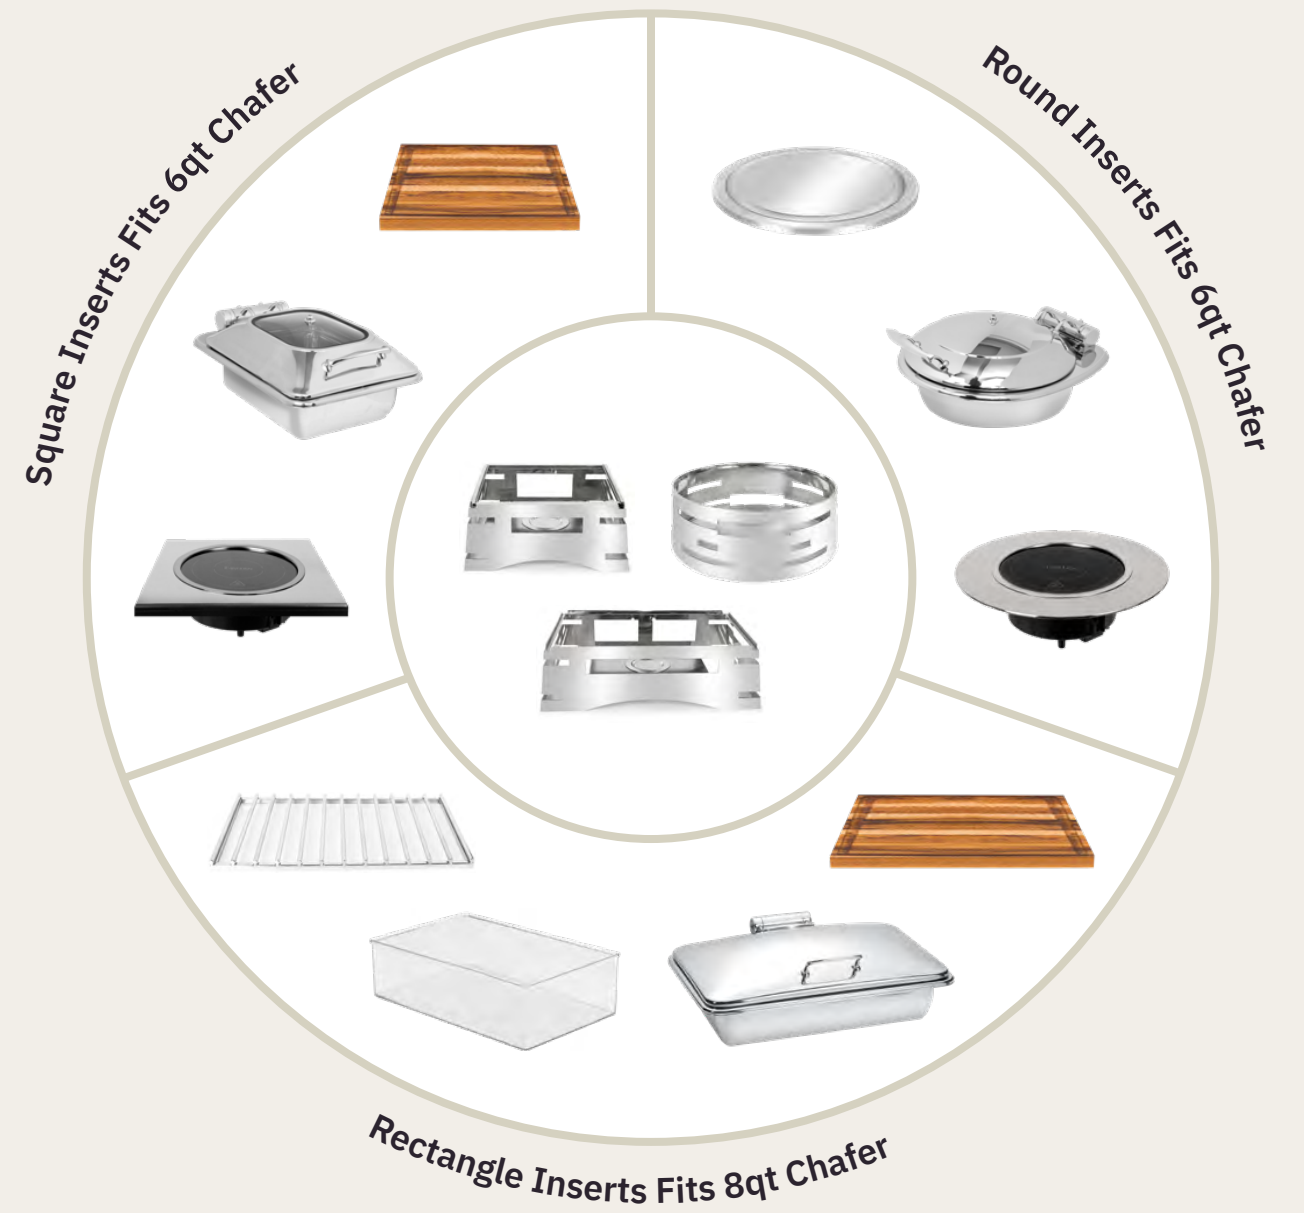

Induction Stands, Wick | Gel Stands, Eco Stands, Stoves & Butcher Blocks

Rise above the rest with Eastern Tabletop Induction Stands,
Stoves and Butcher Blocks.

Index

REVO	238 - 243	SLEEK	248 - 249
UNIVERSAL	244 - 245	GRILL STOVES	250 - 253
QUICK CONNECT	246 - 247	BUTCHER BLOCKS	254 - 255

REVO

ALL-IN-ONE BUFFET SYSTEM

REVOLVING AROUND YOUR NEEDS

REVO RECTANGLE STAND

10" TALL RECTANGLE STAND
Includes Hook-On, Sterno Shelf

10" TALL RECTANGLE STAND
No Sterno Shelf

7" SHORT RECTANGLE STAND
Includes Hook-On, Sterno Shelf