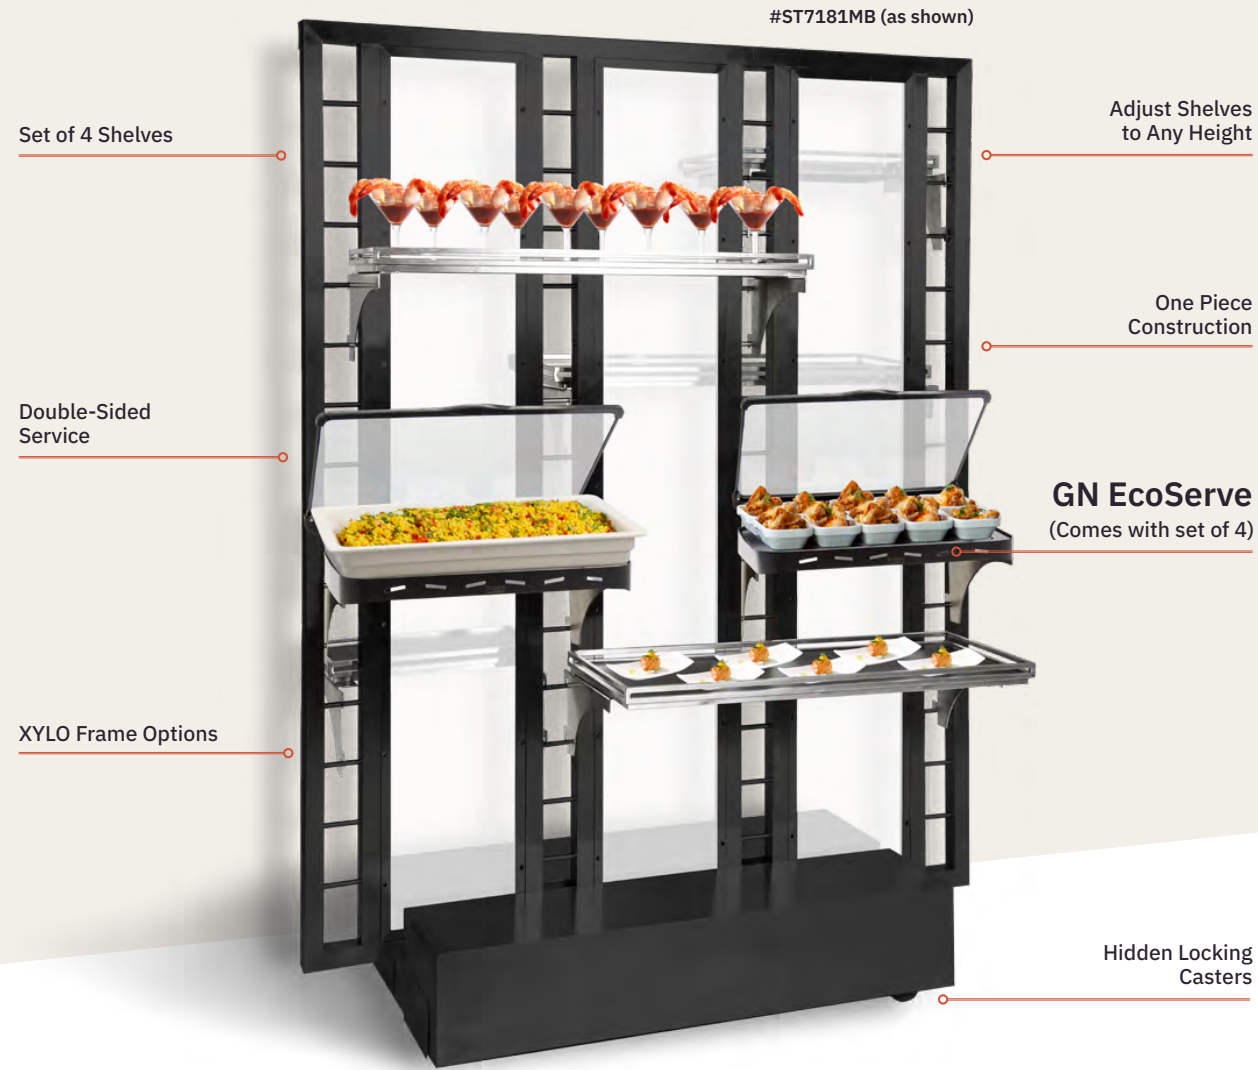

EcoBurner GRANDSTAND WALL MOBILE DISPLAY

EcoBurner GRANDSTAND ADD-ONS

Our EcoServe waterless chafing dishes are the perfect accompaniment for the Grandstand!

Additional EcoServe information can be found on page 296.

ECO GRANDSTAND [MODEL NUMBER GUIDE]		59"W x 27 1/2"D x 76 1/2"H			
		Stainless Steel	Black	Bronze	Copper
REVERSIBLE BLACK WOOD/WALNUT		ST1781	ST1781MB	ST1781RZ	ST1781CP
ACRYLIC FROSTED INSERTS	P6813FR				
BLACK ACRYLIC INSERTS	P6814BK				
MIRROR INSERTS	P6812M				
MILKY WHITE INSERTS	P6816MW				

Single - Serve Dishes

Three types of dishes are available –
12 SMALL dishes fit on each EcoServe GN, 6 LARGE or 8 SQUARE.

Small Dish #EB15324   Large Dish #EB15325   Square Dish #EB15329
Small Lid #EB15327   Large Lid #EB15325   Square Lid #EB15329

2.6" Non-Stick Aluminum Dish - 300 fl oz.

#EB15336

Pearl Black Neofusion - 2.6" Deep Porcelain Dish - 300 fl oz.

#EB15402

2.6" Deep Porcelain Dish - 300 fl oz.

#EB15400

0.8" Shallow Porcelain Dish

#EB15209

Split Porcelain Dish - Large Side 145 fl oz. Small Side 59 fl oz.

#EB15401