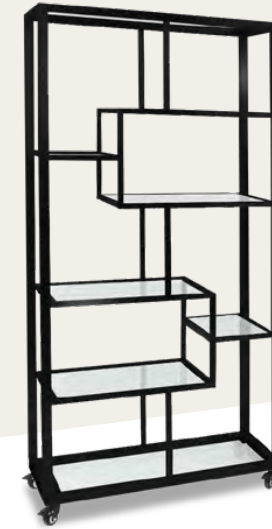

XYLO Frame Options

Locking Casters

Double-sided Service

Single Piece Construction (2 Units)

Single Black Frame + Glass Shelves
#ST1763MB

Single Bronze Frame + Acrylic Shelves
#AC1763RZ

Single Copper Frame + Black Acrylic Shelves
#AC1763BKCP