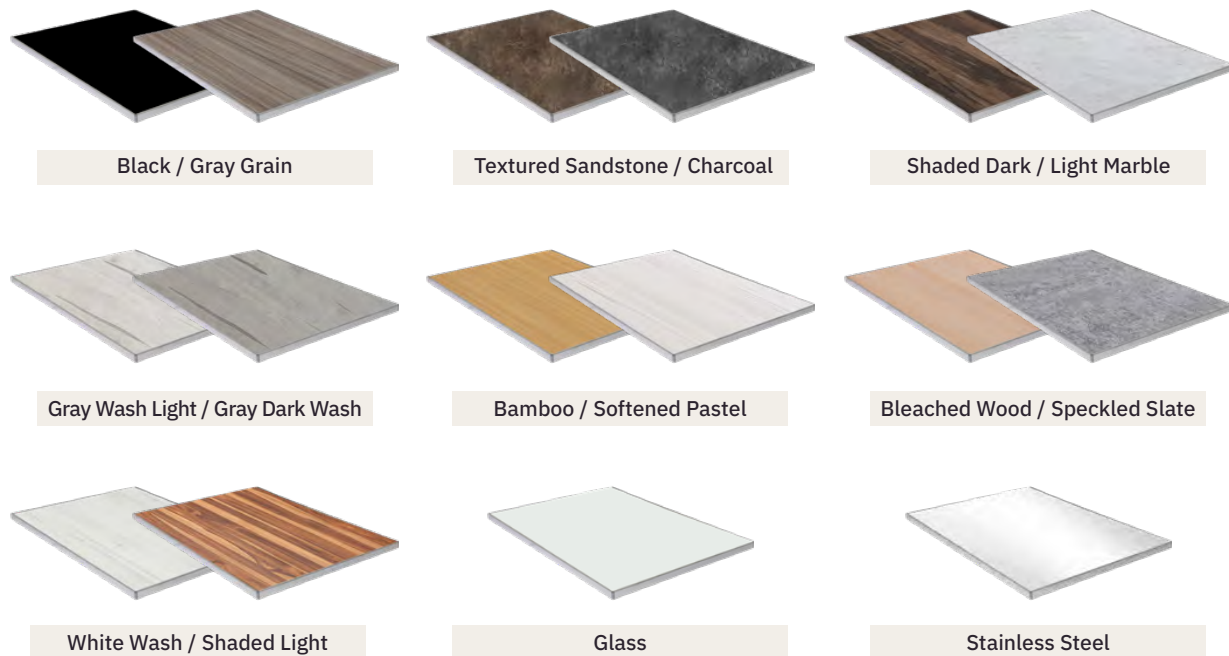

Custom laminate colors are also available upon request.

CURVE HUB DISPLAY TILES

DROP-IN
Reversible Display Tiles

REVERSIBLE DISPLAY TILE COLOR OPTIONS

A Tile with No Boundaries.

From a linear HUB Table base to the Curved HUB base, the same tile effortlessly adapts to all Eastern Buffet tables.