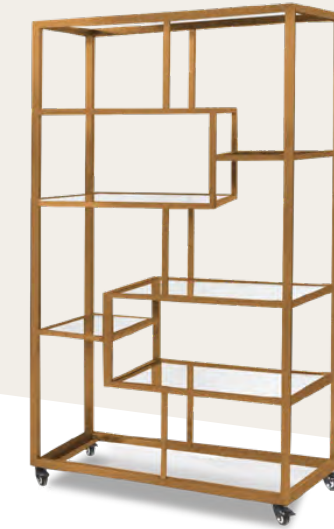

XYLO Frame Options

Locking Casters

Double-sided Service

Single Piece Construction (2 Units)

Single Black Frame + Glass Shelves
#ST1763MB

Single Bronze Frame + Acrylic Shelves
#AC1763RZ

Single Copper Frame + Black Acrylic Shelves
#AC1763BKCP