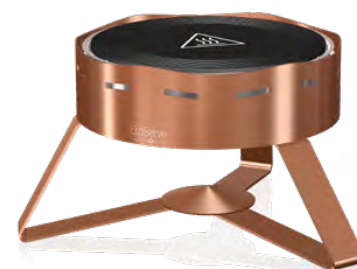

#EB15012C
COPPER PVD - LARGE