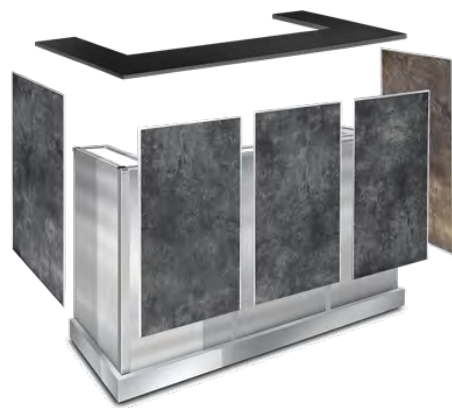

3 PANEL SET

REVERSIBLE OPTIONS:
Gray Grain/Black or Charcoal/Sandstone

REVERSIBLE 5 PANEL SET

Charcoal/Sandstone or Gray Grain/Black

REVERSIBLE 3 PANEL SET

Gray Grain/Black or Charcoal/Sandstone

MOBILE BAR

5 Panel Set