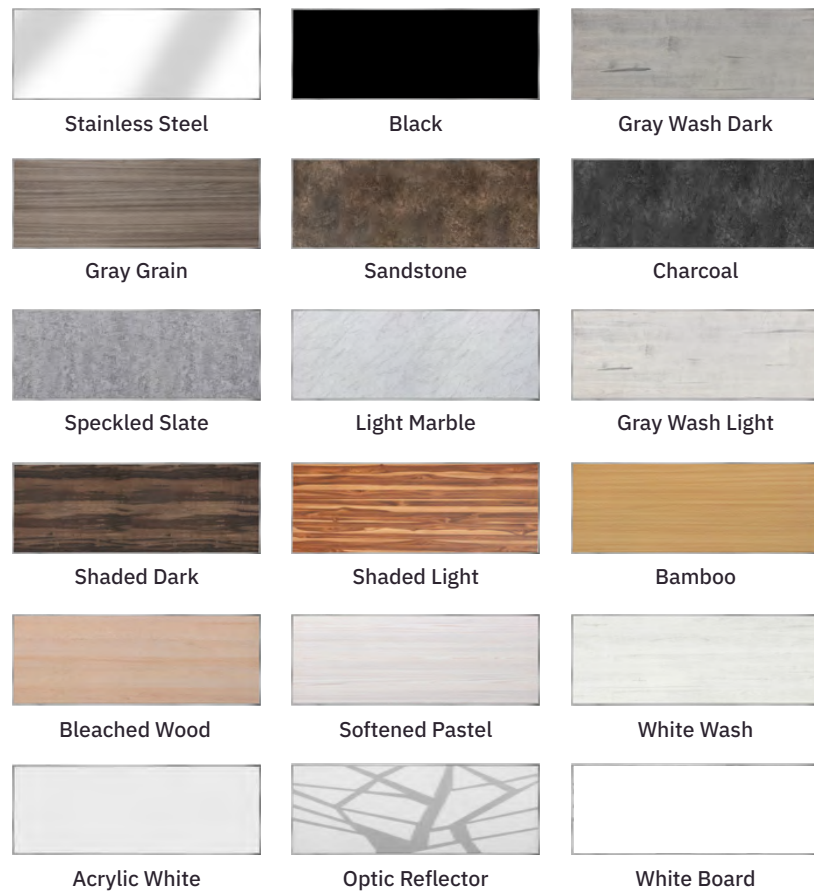

Finish: Stainless Steel (S), Black (B), Bronze (Z), Copper (C), White (W)

XYLO TABLE COLOR OPTIONS

ZOZZ DISPLAY TILES

DROP-IN
Reversible
Display Tiles

Watch Live Video For This Product.

ZOZZ DISPLAY TILES [MODEL NUMBER GUIDE]

Edge Finish: S (Stainless Steel), B (Black), Z (Bronze), C (Copper), W (White)

CHOOSE YOUR PANEL TYPE

FRONT PANEL COLOR OPTIONS

SIDE PANEL COLOR OPTIONS

ZOZZ PANELS [MODEL NUMBER GUIDE]

Customize your Mobile Buffet System with our easy to follow guides. Choose your preferred buffet combinations by inserting the provided numbers and letters in the designated space as demonstrated below. Skip letters and numbers that do not apply to your order.