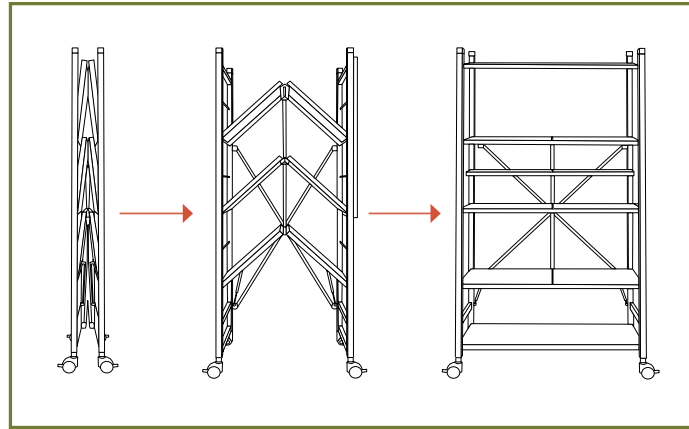

Watch Live Video
For This Product.

2022 KIOSK

MOBILE DISPLAY

Complete product information on pages 152 - 153.

ZOZZ KIOSK MOBILE DISPLAY

- Laminate shelving options available.
- 2 piece magnetic back wall.
- Display connector shelves.
- XYLO colored frames available.
- No hardware or tools needed.