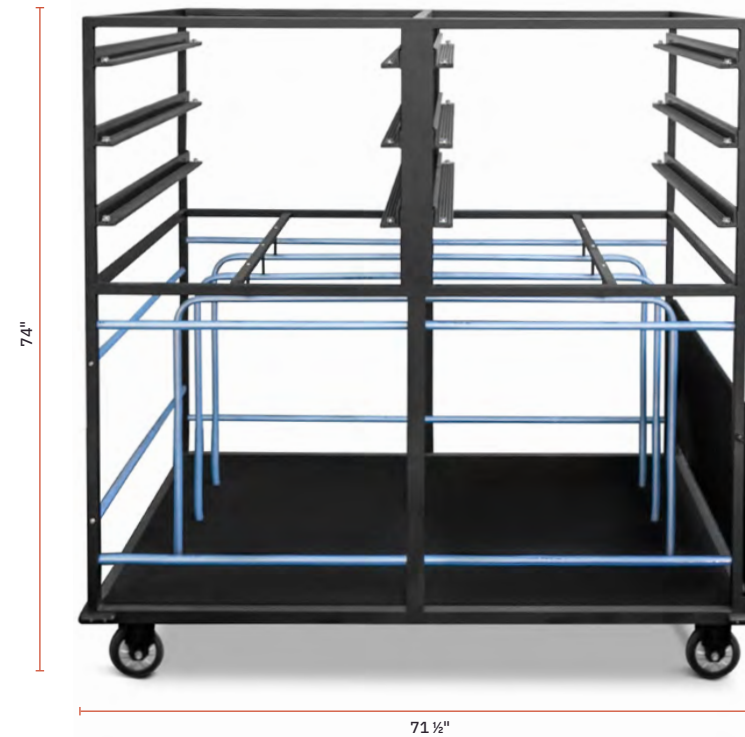

Fits 4 Complete HUB Tables.

ZOZZ

MODULAR FLAT PACK

Stretch to perfection.

Compact setup or extended layout? The ZOZZ Buffet System can be both. Its unique expandable frame allows you to adapt to any space, changing size with your needs.