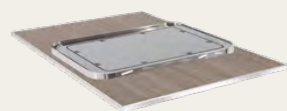

22 1/4" x 31 1/2"

ECO SERVE SINGLE WARMER

22 1/4" x 31 1/2"

ECO SERVE DOUBLE WARMER

22 1/4" x 31 1/2"

ECO SERVE GN WARMER

22 1/4" x 31 1/2"

ECO OMELET TILE