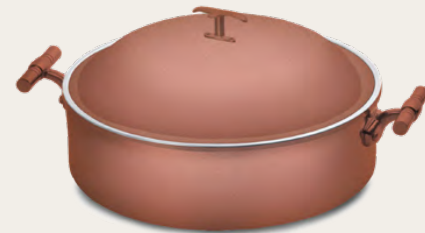

POWDER COATED POTS