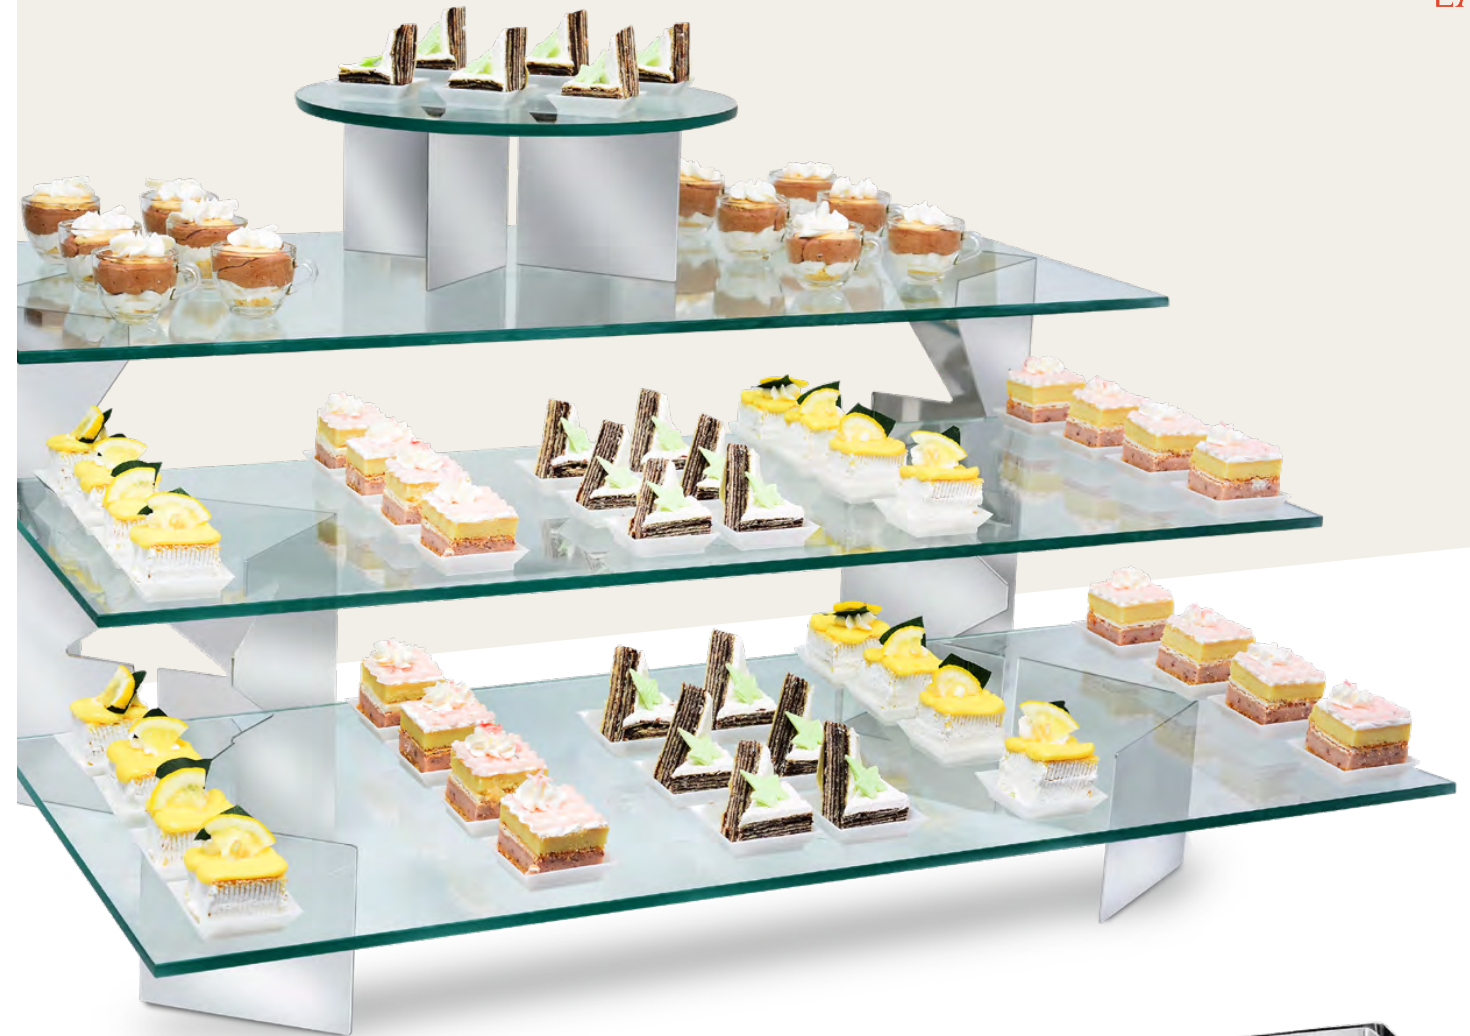

SMALL 1541

BLACK TEFLON 1741GT

UNLIMITED
INTERCONNECTING
DESIGNS

- Space Saving Collapsible Design.
- Mirror Polished Stainless Steel
- 3 - Level Display
- Laser Cut Design

LIGHT WITH
TUBING 1745c

LEXUS RIDGE TABLETOP RISERS