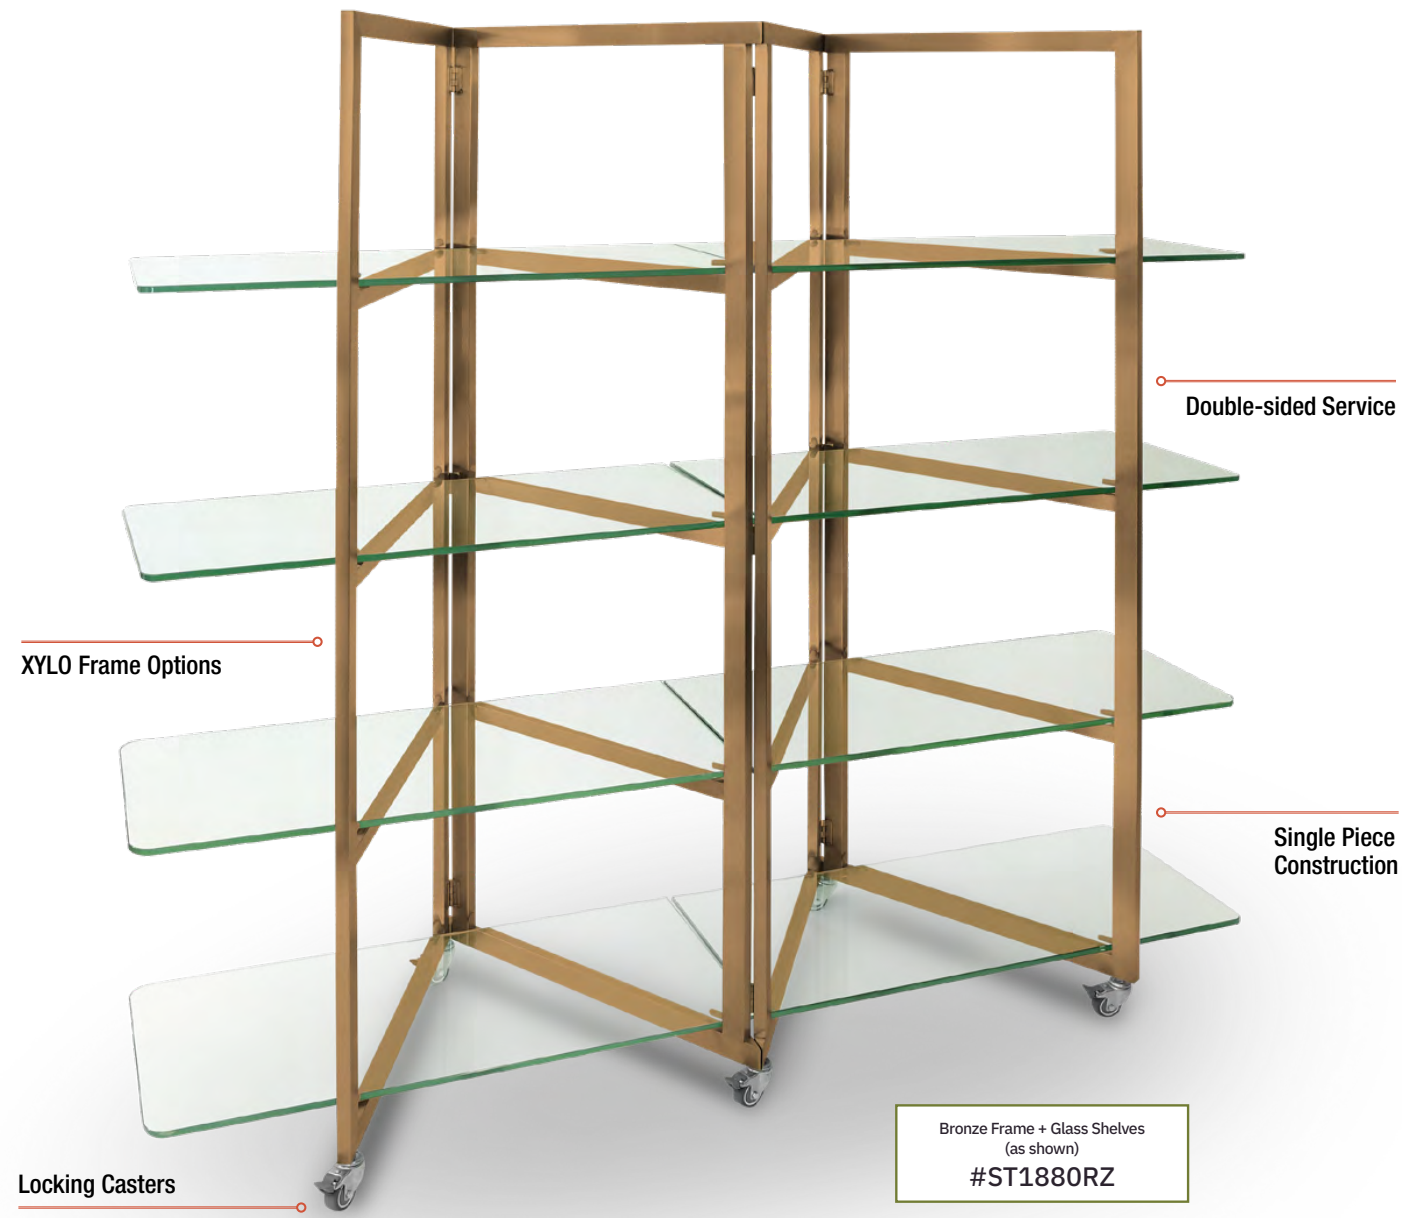

THE FOLDAWAY MOBILE DISPLAY

The Stunning Folding Mobile Buffet
THAT COMMANDS ATTENTION

THE FOLD AWAY [MODEL NUMBER GUIDE] 77"L x 18"D x 76"H

SINGLE PIECE

	 Stainless Steel	 Black	 Bronze	 Copper	 White
GLASS SHELVES	ST1880	ST1880MB	ST1880RZ	ST1880CP	ST1880W
ACRYLIC SHELVES	AC1880	AC1880MB	AC1880RZ	AC1880CP	AC1880W
BLACK ACRYLIC SHELVES	AC1880BK	AC1880BKMB	AC1880BKRZ	AC1880BKCP	AC1880BKW