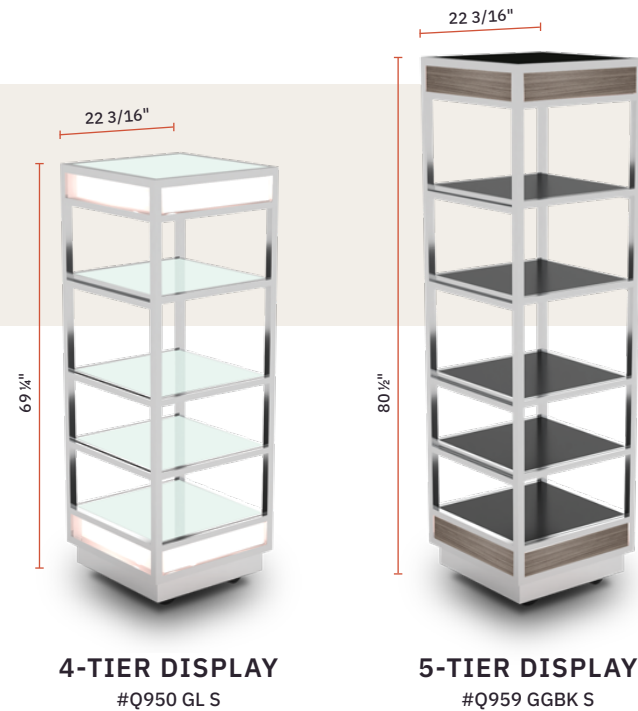

What is in the system?

TIERED DISPLAYS	94	FUNCTION TILES	98 - 99
BUFFET TILE FRAME	95	BAR SETUP	100 - 101
DISPLAY PANELS	96 - 97		

Q-BIK

Display & Table Frame

MOBILE BUFFET

Complete product information on pages 94 - 101.

4 & 5 TIER DISPLAYS

Q-BIK CAPABILITIES ARE AS IMPRESSIVE AS THEY ARE EXTENSIVE.

FEATURES:

- No hardware or tools needed.
- Reversible shelves easily clicks into place.
- Seamless transition between indoor/outdoor spaces.
- Heavy duty swivel casters, effortlessly glide from carpet to tile.