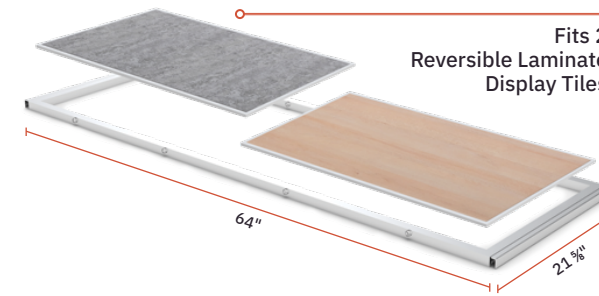

Reversible Laminate Shelf Options

4-TIER DISPLAY
#Q950 GL S

5-TIER DISPLAY
#Q959 GGBK S

THE Q-BIK EXTENDS FROM A SINGULAR DISPLAY TO A FULL BUFFET IN MERE MINUTES.

FEATURES:

- HUB Display & Function Tiles fit horizontally in frame.
- Connecting Tile Adapter easily hooks onto display stands.
- Set up and collapse your buffet in any area.