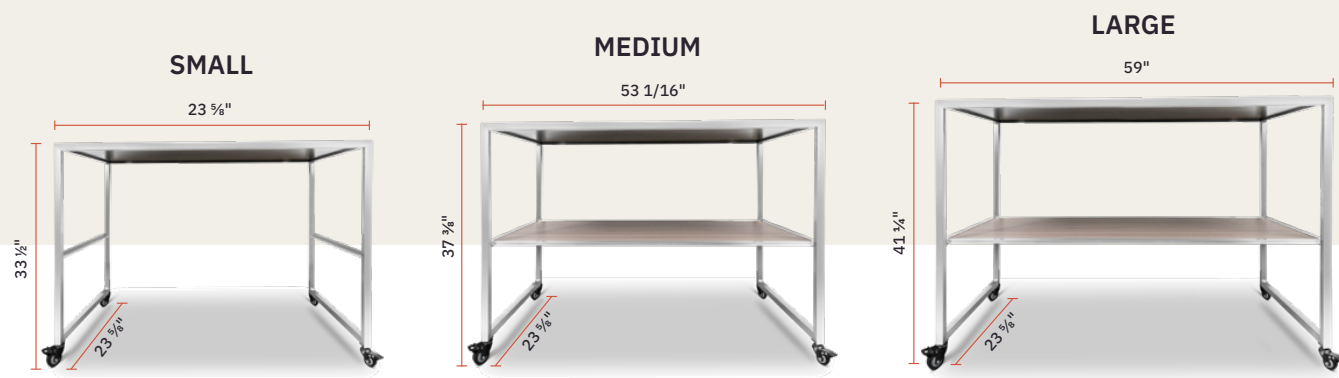

NESTING TABLES