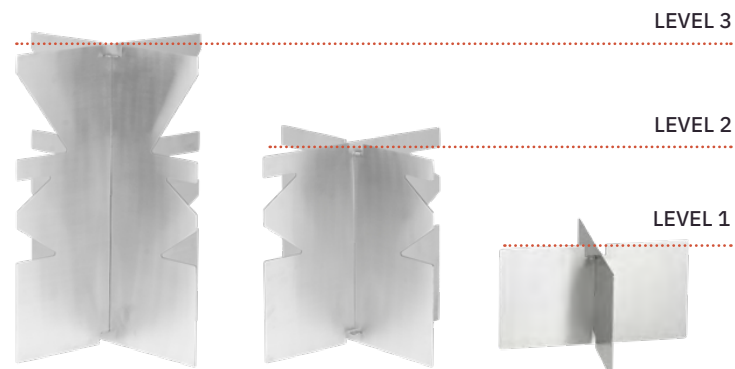

LEVEL 1

Large: 15" H
Medium: 10" H
Small: 5" H

SOLID L SERIES
TABLETOP RISERS

Stainless Steel

LARGE 1523L

MEDIUM 1522L

SMALL 1521L

X LEXUS
SERIES