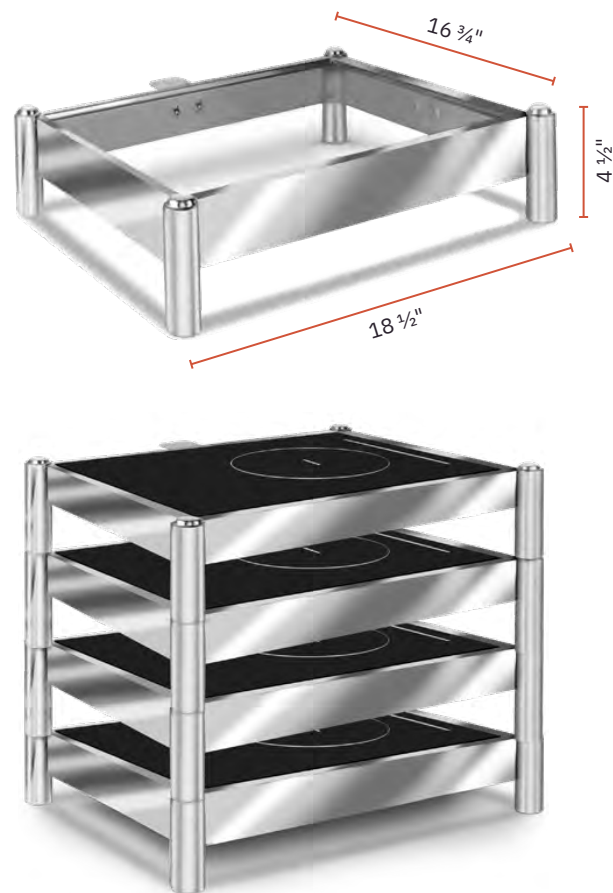

Round Induction	801IND
-----------------	--------

* Shown with **Orbit Induction Chafer**
Complete product information on page 223.

QUICK CONNECT

FUNCTION TILES

BASE

QUICK CONNECT [MODEL NUMBER GUIDE]
INDUCTION STAND & FUNCTION TILES