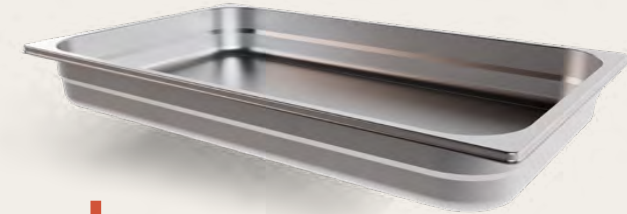

GO WATERLESS WITH EcoPan
FOR ROLL TOP CHAFERS

USE YOUR EXISTING
FOOD PAN

DROP-IN NEW
EcoPan