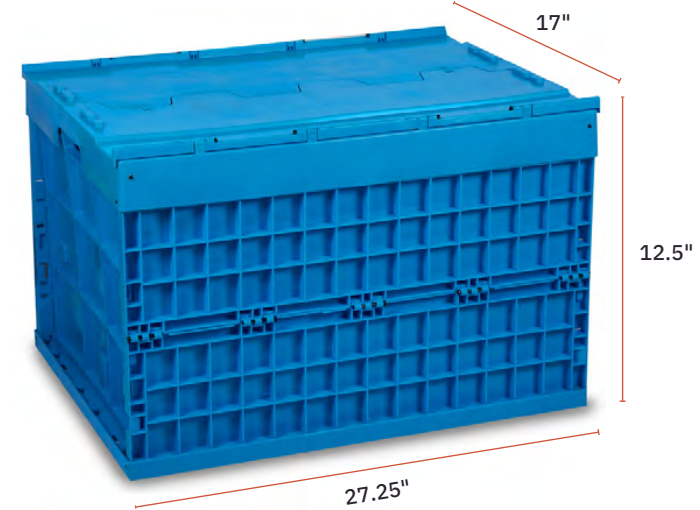

STACK & STORE BINS

STORAGE BIN
Blue High Density Poly Ethylene