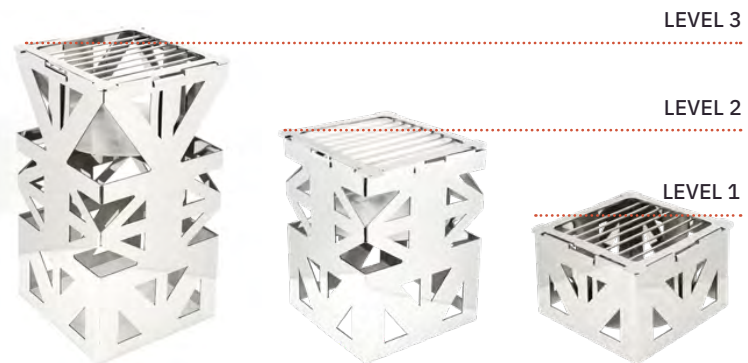

CUT L SERIES [MODEL NUMBER GUIDE]

TABLETOP RISERS

Large: 15" H
Medium: 10" H
Small: 5" H

Stainless Steel	Black	Bronze	Copper

LARGE	1723L	1723LMB	1723LRZ	1723LCP
MEDIUM	1722L	1722LMB	1722LRZ	1722LCP
SMALL	1721L	1721LMB	1721LRZ	1721LCP

CUT X SERIES [MODEL NUMBER GUIDE]

TABLETOP RISERS

Large: 15" H
Medium: 10" H
Small: 5" H

Stainless Steel	Black	Bronze	Copper

LARGE	1733X	1733XMB	1733XRZ	1733XCP
MEDIUM	1732X	1732XMB	1732XRZ	1732XCP
SMALL	1731X	1731XMB	1731XRZ	1731XCP

CUT CUBIC [MODEL NUMBER GUIDE]

ACTION STATION PLATFORM RISERS

Large: 15" H
Medium: 10" H
Small: 5" H

Stainless Steel	Black	Bronze	Copper

LARGE	1743	1743MB	1743RZ	1743CP
MEDIUM	1742	1742MB	1742RZ	1742CP
SMALL	1741	1741MB	1741RZ	1741CP

BLACK TEFLON 1741GT