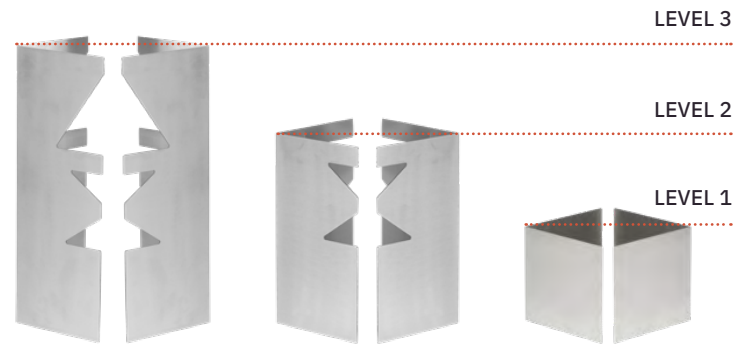

LEXUS SOLID TABLETOP RISERS

L LEXUS
SERIES

LEVEL 3

LEVEL 2

LEVEL 1

Large: 15" H
Medium: 10" H
Small: 5" H

SOLID L SERIES
TABLETOP RISERS

Stainless Steel

LARGE 1523L

MEDIUM 1522L

SMALL 1521L