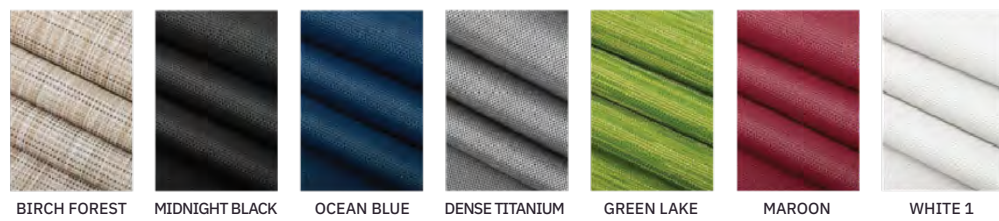

#H970C BK S (as shown)
Complete model number guide page 67

THE HUB & CURVE HUB FULL TABLE CANOPY

WICKER WEAVE - Antimicrobial Vinyl Panels

MESH WEAVE - Antimicrobial Vinyl Panels

DECORATION MESH WEAVE

SUNRISE MESH WEAVE