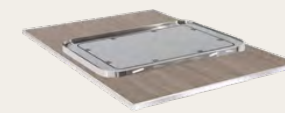

ECO SERVE GN WARMER
22 1/4" x 31 1/2"