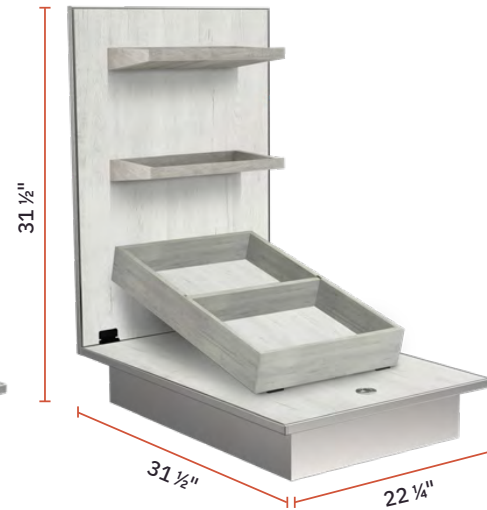

EACH BOX COMES
COMPLETE WITH:

- Back wall set up
- Two display shelves
- Two-compartment tray

Out-of-the-Box information can be found on pages 42 - 45.

 Watch Live Video
For This Product.

THE HUB & CURVE HUB OUT-OF-THE-BOX

STEP 1:

Open tile/box cover which clicks in as a back wall

STEP 2:

Remove shelves.

STEP 3:

Hook on shelves & reinforce with angled tray.

EACH BUFFET BOX IS THE SIZE OF A SINGLE HUB TILE

From Box to Display in Minutes

Boxes can be purchased individually, as a pair of 2, or set of 3 to complete a HUB or Curve HUB table.

- No hardware or tools needed.
- Easily clicks into place.

Watch Live Video For This Product.

#CH945 OBWW S (as shown)