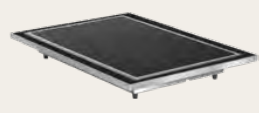

HOT PLATE

22 1/4" x 31 1/2"