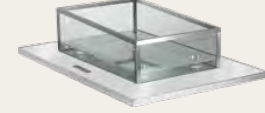

EcoServe complete product information can be found on pages 310 - 311

BUTCHER BLOCK TILE

22 1/4" x 31 1/2"

CARVING BOARD

22 1/4" x 31 1/2"

CUTTING BOARD WHITE

22 1/4" x 31 1/2"

ICE BIN BUILT UP

22 1/4" x 31 1/2"

ICE BIN/SINK DROP-IN

22 1/4" x 31 1/2"

DOUBLE ICE CREAM TILE

22 1/4" x 31 1/2"

HOT WELL SINGLE

22 1/4" x 31 1/2"

ELECTRIC SOUP SINGLE