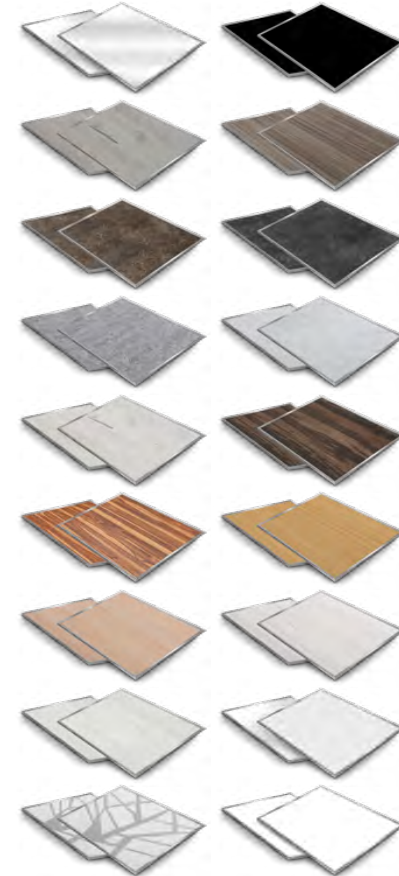

Edge Finish: S (Stainless Steel), B (Black), Z (Bronze), C (Copper), W (White)

CHOOSE YOUR PANEL TYPE

FRONT PANEL COLOR OPTIONS

SIDE PANEL COLOR OPTIONS

ZOZZ PANELS [MODEL NUMBER GUIDE]

Customize your Mobile Buffet System with our easy to follow guides. Choose your preferred buffet combinations by inserting the provided numbers and letters in the designated space as demonstrated below. Skip letters and numbers that do not apply to your order.