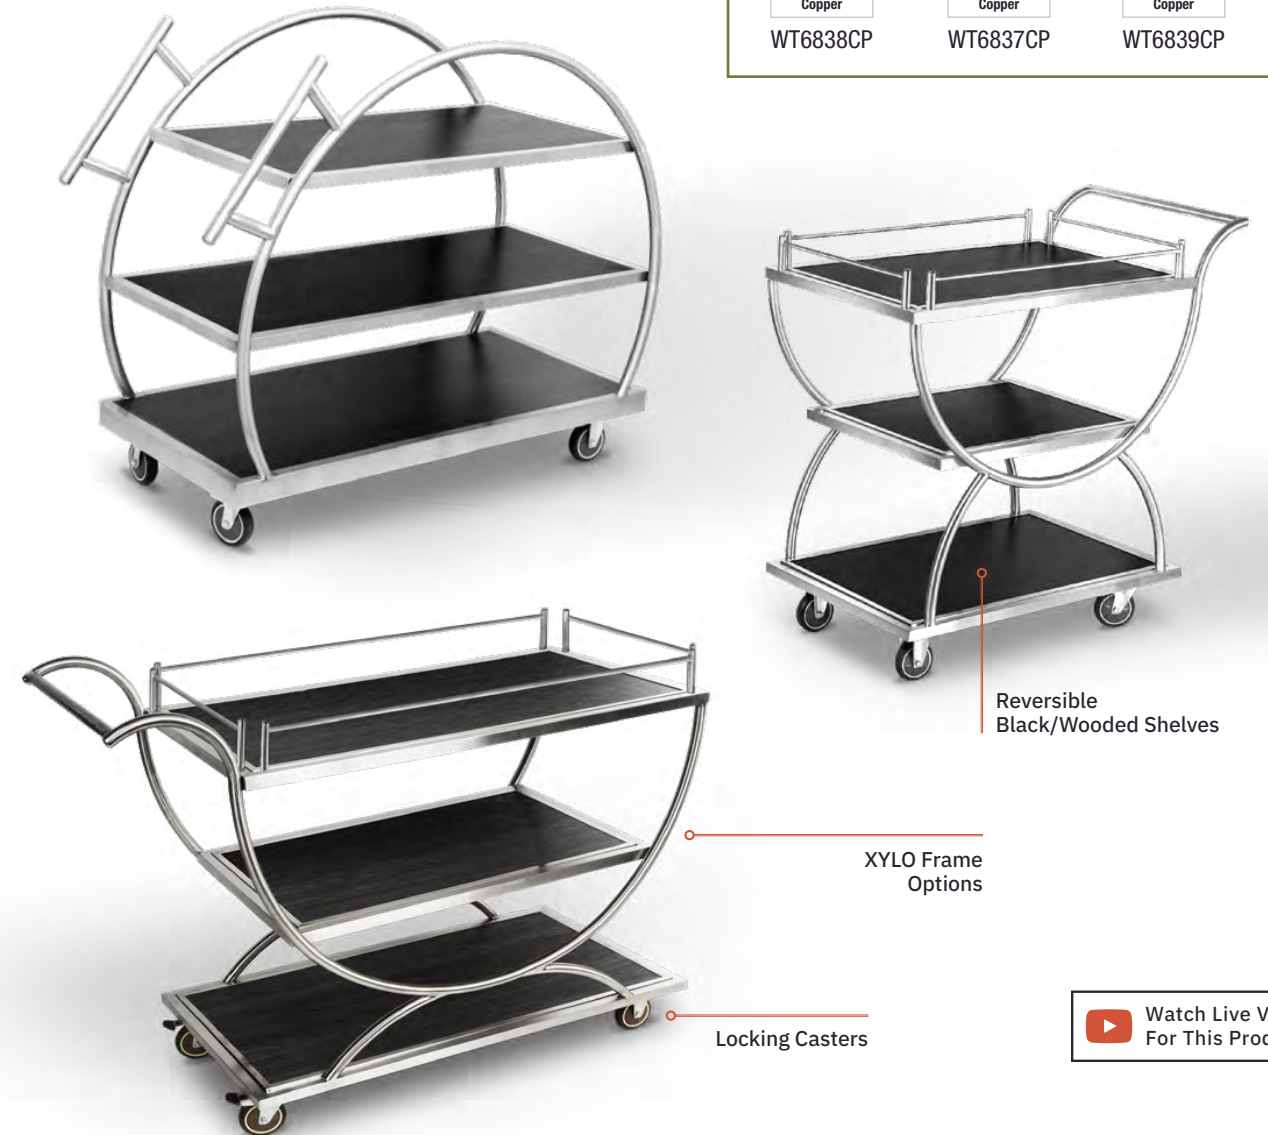

Watch Live Video
For This Product.

2022 KIOSK

MOBILE DISPLAY

Complete product information on pages 152 - 153.

ZOZZ KIOSK MOBILE DISPLAY

- Laminate shelving options available.
- 2 piece magnetic back wall.
- Display connector shelves.
- XYLO colored frames available.
- No hardware or tools needed.