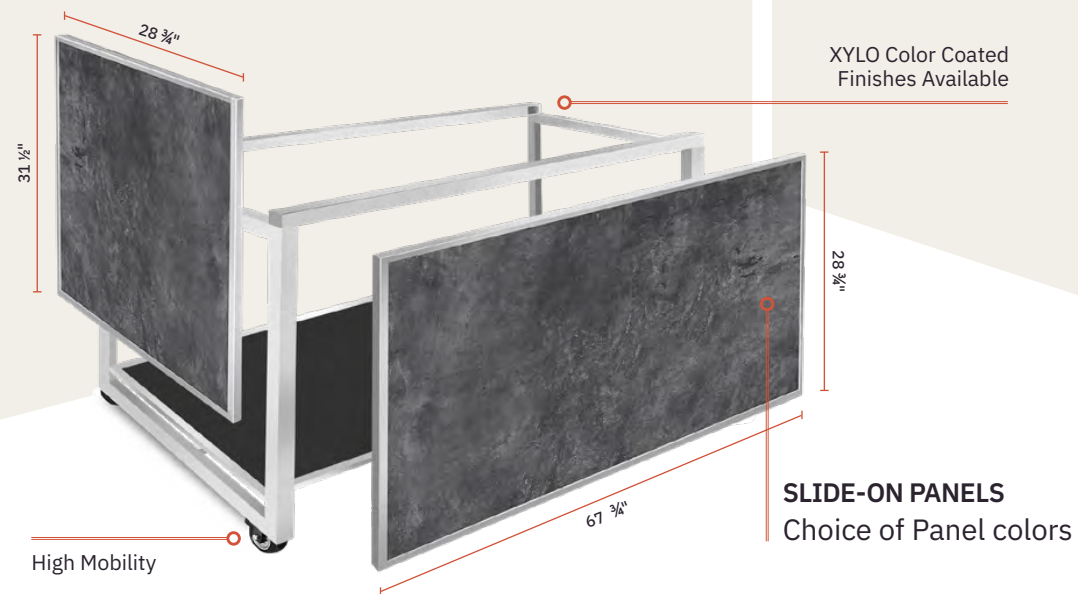

CHOOSE YOUR PANEL TYPE

FRONT PANEL COLOR OPTIONS

SIDE PANEL COLOR OPTIONS

ZOZZ PANELS [MODEL NUMBER GUIDE]

Customize your Mobile Buffet System with our easy to follow guides. Choose your preferred buffet combinations by inserting the provided numbers and letters in the designated space as demonstrated below. Skip letters and numbers that do not apply to your order.

Item Code: Z ### ## #

Display: ZOZZ STRETCH Z

Panel Type:

Single Front Laminate	Double Front Laminate	Triple Front Laminate	Set of 2 Sides Laminate	Perforated Single Front Panel	Perforated Double Front Panel	Perforated Triple Front Panel	Set of 2 Perforated Side Panels
935	936	937	938	939	941	942	943

Laminate:

Stainless Steel	Black	Gray Wash Dark	Gray Grain	Textured Sandstone	Textured Charcoal	Speckled Slate	Light Marble	Gray Wash Light
SS	BK	GD	GG	SA	CH	SP	LM	GW
Shaded Dark	Shaded Light	Bamboo	Bleached Wood	Softened Pastel	White Wash	Acrylic White	Optic Reflector	White Board
SD	SL	BA	BW	PS	WW	AW	OR	WB

Perforated Color Not Available in Laminate:

Stainless Steel	Black	Bronze	Copper	White
S	B	Z	C	W