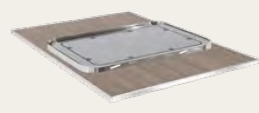

SQUARE INDUCTION

22 1/4" x 31 1/2"

ROUND INDUCTION

22 1/4" x 31 1/2"

DOUBLE ROUND INDUCTION

22 1/4" x 31 1/2"

OMELET INDUCTION STATION

22 1/4" x 31 1/2"

ECO SERVE SINGLE WARMER

22 1/4" x 31 1/2"

ECO SERVE DOUBLE WARMER

22 1/4" x 31 1/2"

ECO SERVE GN WARMER

22 1/4" x 31 1/2"

ECO OMELET TILE

22 1/4" x 31 1/2"