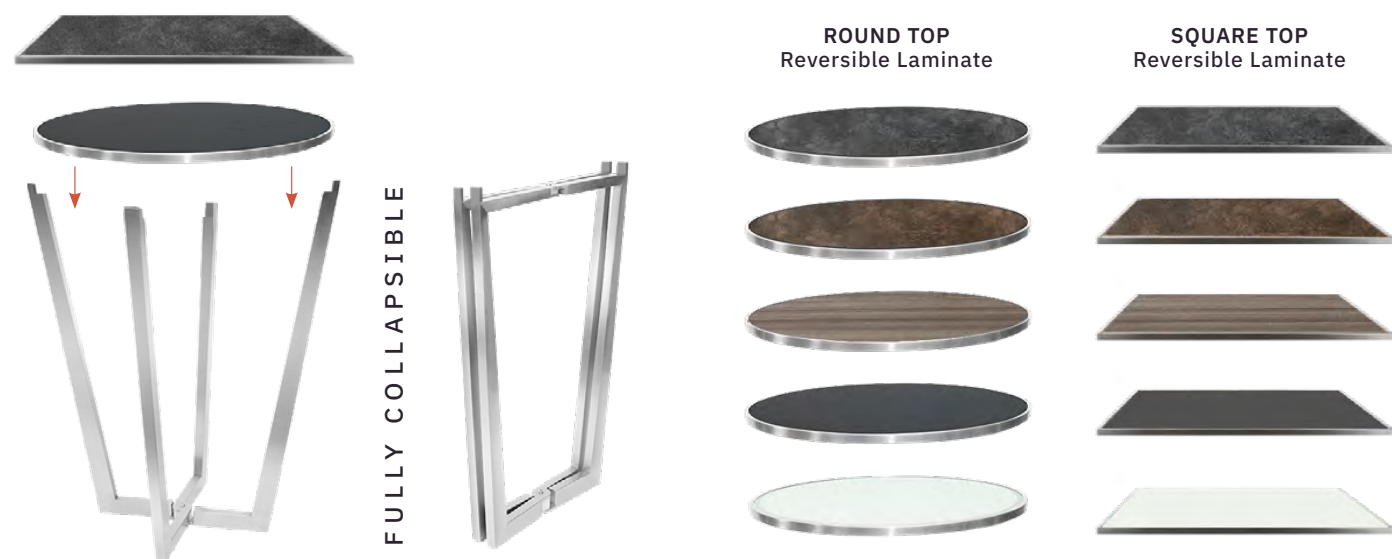

4-WHEEL-DRIVE MOBILE DISPLAY

Stainless Steel + Glass Shelves
#ST1850G

REVERSIBLE LAMINATE TABLE TOPS
FLIP FOR DOUBLE-SIDED USE

4-WHEEL DRIVE [MODEL NUMBER GUIDE]
SINGLE PIECE

31\"/>

GLASS SHELVES	ST1850G	ST1850GMB	ST1850GRZ	ST1850GCP	ST1850GW
REVERSIBLE GRAY GRAIN/BLACK	ST1850W	ST1850WMB	ST1850WRZ	ST1850WCP	ST1850WW
REVERSIBLE TEXTURED SANDSTONE/CHARCOAL	ST1850TT	ST1850TTMB	ST1850TTRZ	ST1850TTCP	ST1850TTW

#ST1850GRZ
(as shown)

Cocktail Tables

TABLES COME IN 36" & 41" HEIGHT

CHOOSE FROM ROUND OR SQUARE REVERSIBLE TABLE TOPS.

COCKTAIL TABLES [MODEL NUMBER GUIDE]
 Customize your Mobile Buffet System with our easy to follow guides. Choose your preferred buffet combinations by inserting the provided numbers & letters in the designated space as demonstrated below.