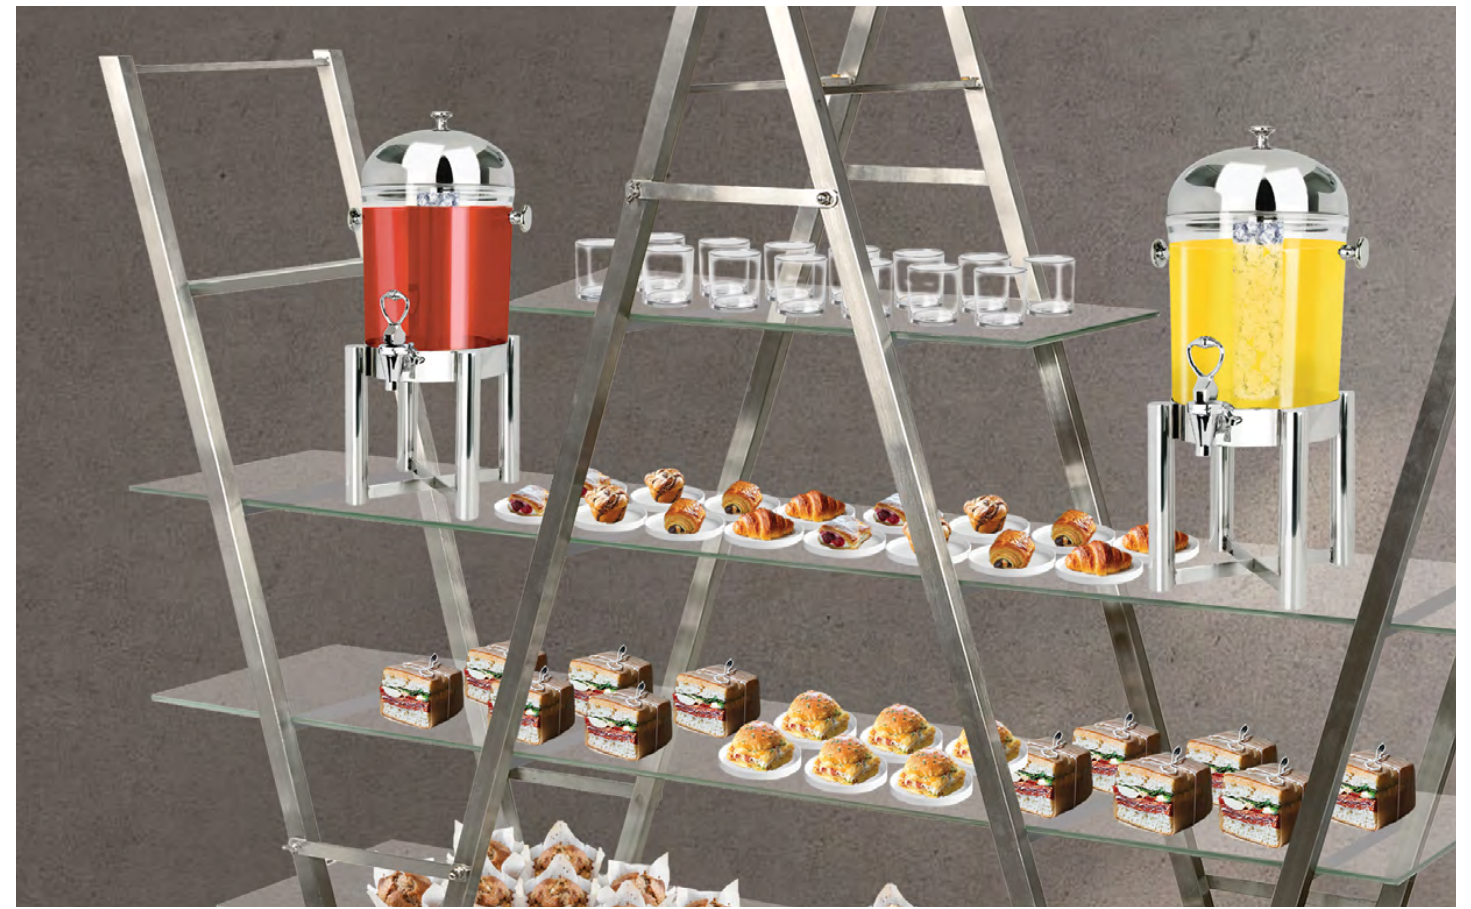

THE FOLDAWAY MOBILE DISPLAY

The Stunning Folding Mobile Buffet
THAT COMMANDS ATTENTION

THE FOLD AWAY [MODEL NUMBER GUIDE] 77"L x 18"D x 76"H

SINGLE PIECE

	 Stainless Steel	 Black	 Bronze	 Copper	 White
GLASS SHELVES	ST1880	ST1880MB	ST1880RZ	ST1880CP	ST1880W
ACRYLIC SHELVES	AC1880	AC1880MB	AC1880RZ	AC1880CP	AC1880W
BLACK ACRYLIC SHELVES	AC1880BK	AC1880BKMB	AC1880BKRZ	AC1880BKCP	AC1880BKW