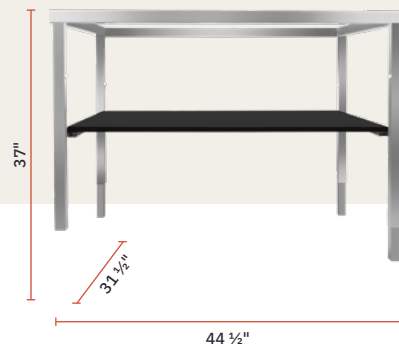

DOUBLE TILE FRAME