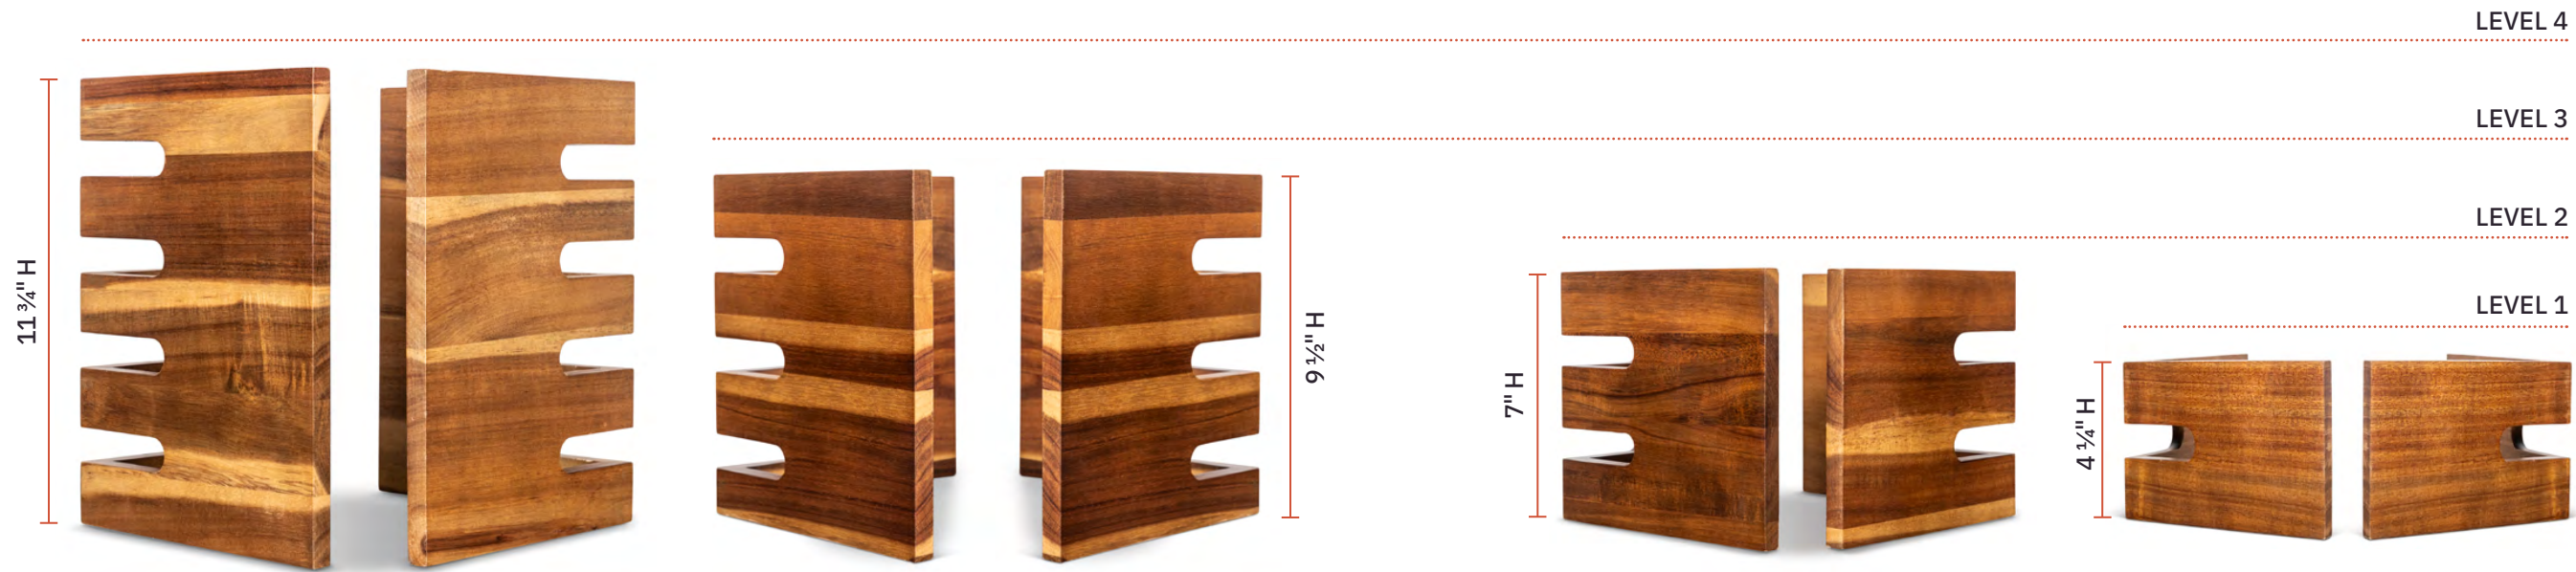

LIGHTED LEVELS & HIGH-RISE CORNER RISERS

Dur
Tea
Ris

MOB

Complete pro

DURA

WA

DURAWOOD RISER DISPLAY

Durawood Risers

Come in 4 different heights with convenient cutouts to hold shelves and connect the units.

RISERS CONVENIENTLY NEST FOR EASY STORAGE

SHELF DISPLAYS

14" Round Shelf Display

15" Square Shelf Display

20" x 12"
Rectangle Wide Shelf Display