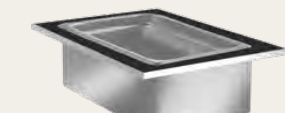

ECO OMELET TILE
22 1/4" x 31 1/2"

EcoServe complete product information can be found on pages 310 - 311

BUTCHER BLOCK TILE
22 1/4" x 31 1/2"

CARVING BOARD
22 1/4" x 31 1/2"

CUTTING BOARD WHITE
22 1/4" x 31 1/2"

ICE BIN BUILT UP
22 1/4" x 31 1/2"

ICE BIN/SINK DROP-IN
22 1/4" x 31 1/2"

DOUBLE ICE CREAM TILE
22 1/4" x 31 1/2"

HOT WELL SINGLE
22 1/4" x 31 1/2"

ELECTRIC SOUP SINGLE
22 1/4" x 31 1/2"

GRIDDLE SINGLE
22 1/4" x 31 1/2"