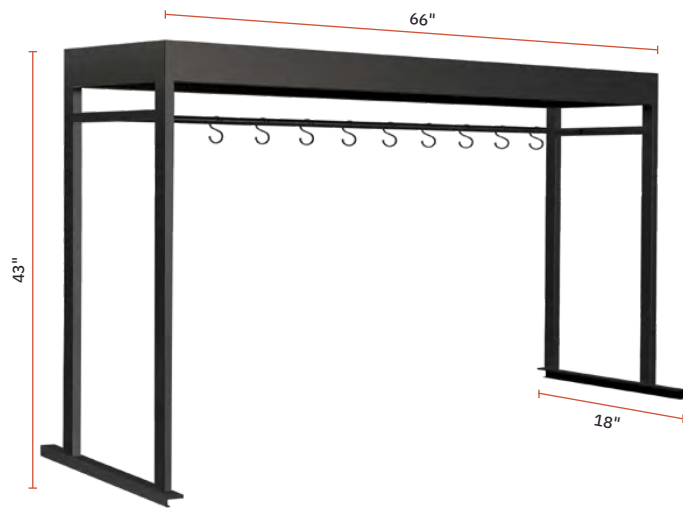

THE HUB & CURVE HUB ADD-ON FUNCTIONS

Meat Hook

Black Meat Hook #H970 MH B

Slides into the HUB and Curve HUB

Sneeze Guard

#H970SG2S

Additional sneeze guards available
www.EasternTabletop.com

Meat Stand