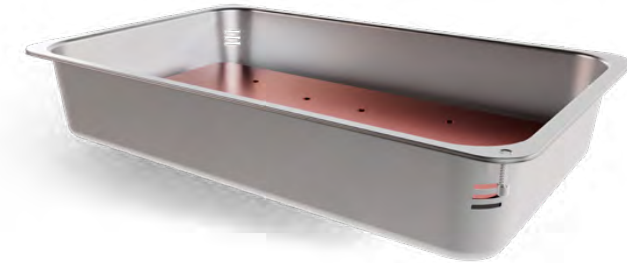

COMBINED WITH YOUR EXISTING CHAFER