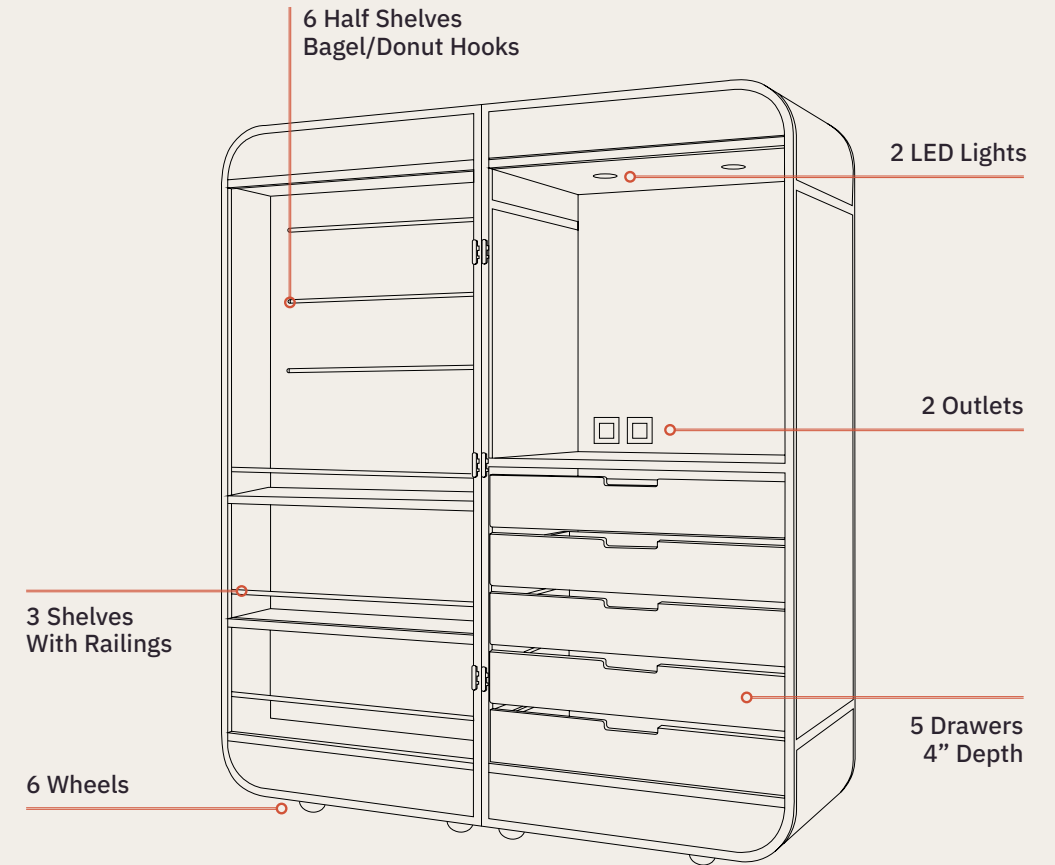

THE TREASURE TROVE MOBILE DISPLAY