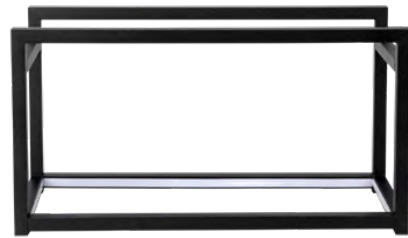

Tall Narrow Lighted Riser