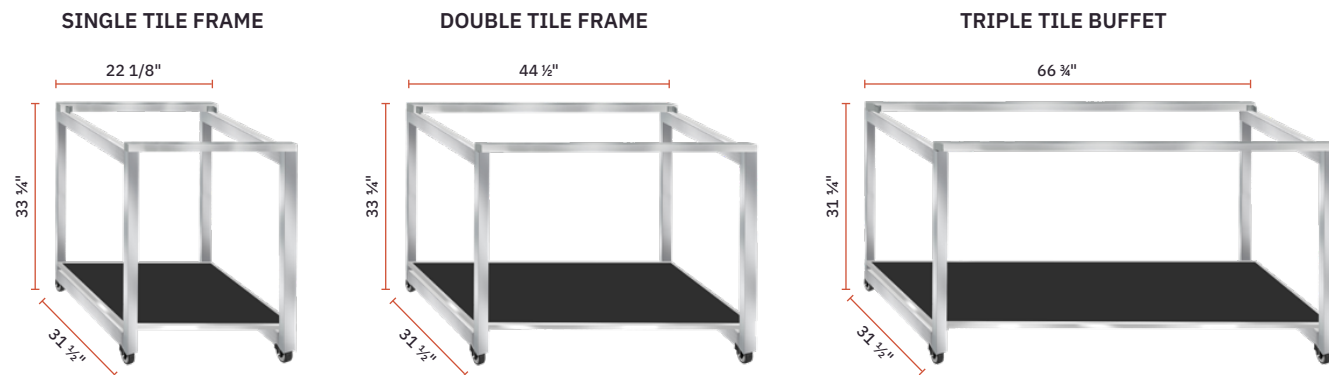

 Watch Live Video
For This Product.

**STRETCHES FROM
SINGLE TILE TABLE,
UP TO 3 TILE TABLE**

THE SAME SET OF SIDE FRAMES
STRETCH FROM ONE TILE CART
TO 3 TILE TABLE.

ZOZZ STRETCH BUFFET

THE FREEDOM OF MOVEMENT USHERS
IN THE NEW ERA OF BUFFET MOBILITY WITH
FLAT PACK COMPACT STORAGE SOLUTIONS.

- No hardware or tools needed.
- Easily clicks into place.
- The HUB function tiles can be used on the ZOZZ Stretch Buffet.
- Comes with black bottom shelf.

ZOZZ TABLE [MODEL NUMBER GUIDE]

Customize your Mobile Buffet System with our easy to follow guides. Choose your preferred buffet combinations by inserting the provided numbers and letters in the designated space as demonstrated below.