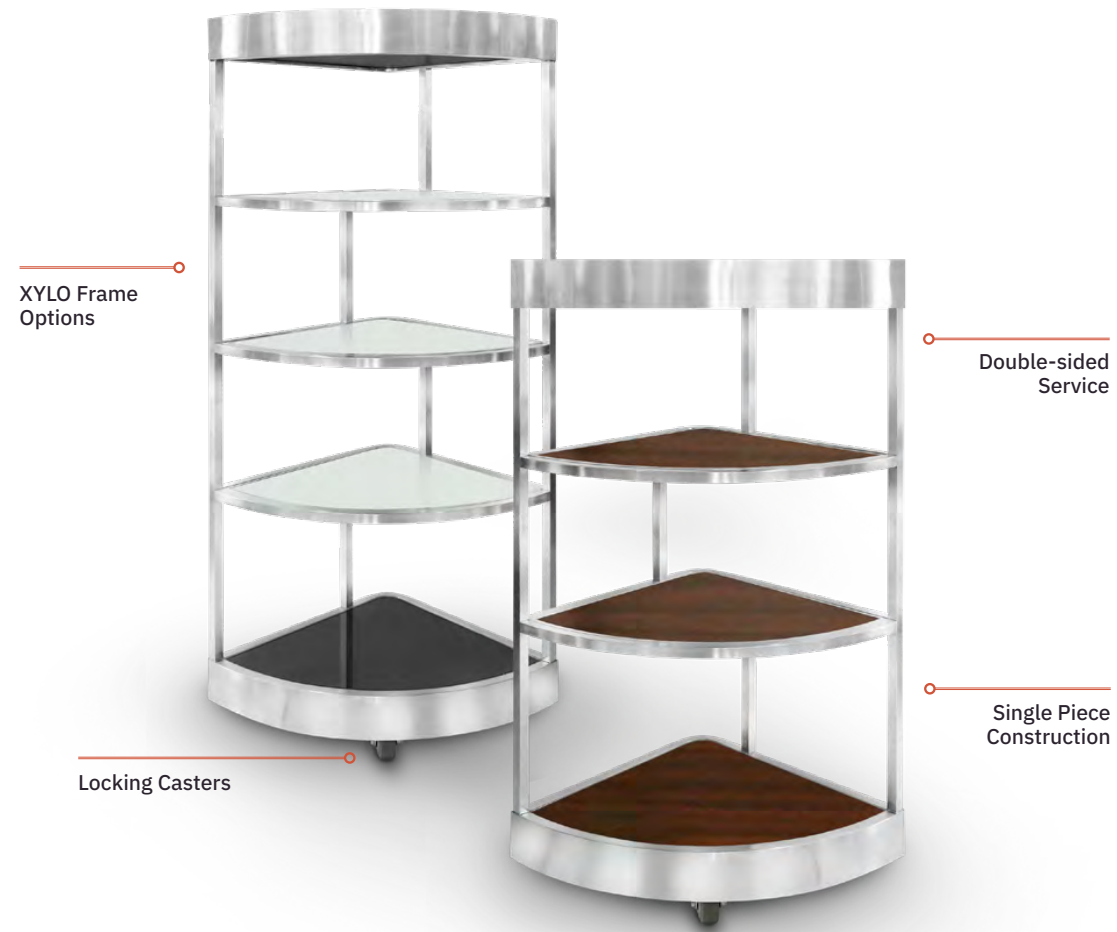

THE FOLDAWAY MOBILE DISPLAY

The Stunning Folding Mobile Buffet
THAT COMMANDS ATTENTION

THE FOLD AWAY [MODEL NUMBER GUIDE] 77"L x 18"D x 76"H

SINGLE PIECE

	 Stainless Steel	 Black	 Bronze	 Copper	 White
GLASS SHELVES	ST1880	ST1880MB	ST1880RZ	ST1880CP	ST1880W
ACRYLIC SHELVES	AC1880	AC1880MB	AC1880RZ	AC1880CP	AC1880W
BLACK ACRYLIC SHELVES	AC1880BK	AC1880BKMB	AC1880BKRZ	AC1880BKCP	AC1880BKW

THE PI MOBILE DISPLAY

NEVER ENDING SET-UP OPTIONS
FROM ONE SLICE TO THE ENTIRE PI

THE PI [MODEL NUMBER GUIDE]
SINGLE PIECE

Large Display: 32"W x 22"D x 72"H Small Display: 30 1/2"W x 20 1/4"D x 57"H	72" H DISPLAY	57" H DISPLAY
GLASS SHELVES	ST1860G	ST1870G
REVERSIBLE BLACK WOOD/WALNUT	ST1860W	ST1870W