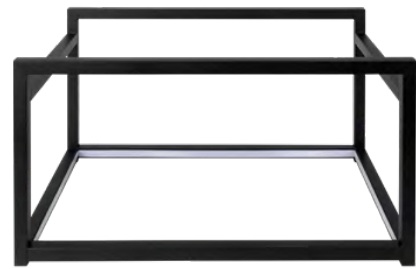

LIGHTED LEVELS TABLETOP RISERS

Tall Rectangle Lighted Riser