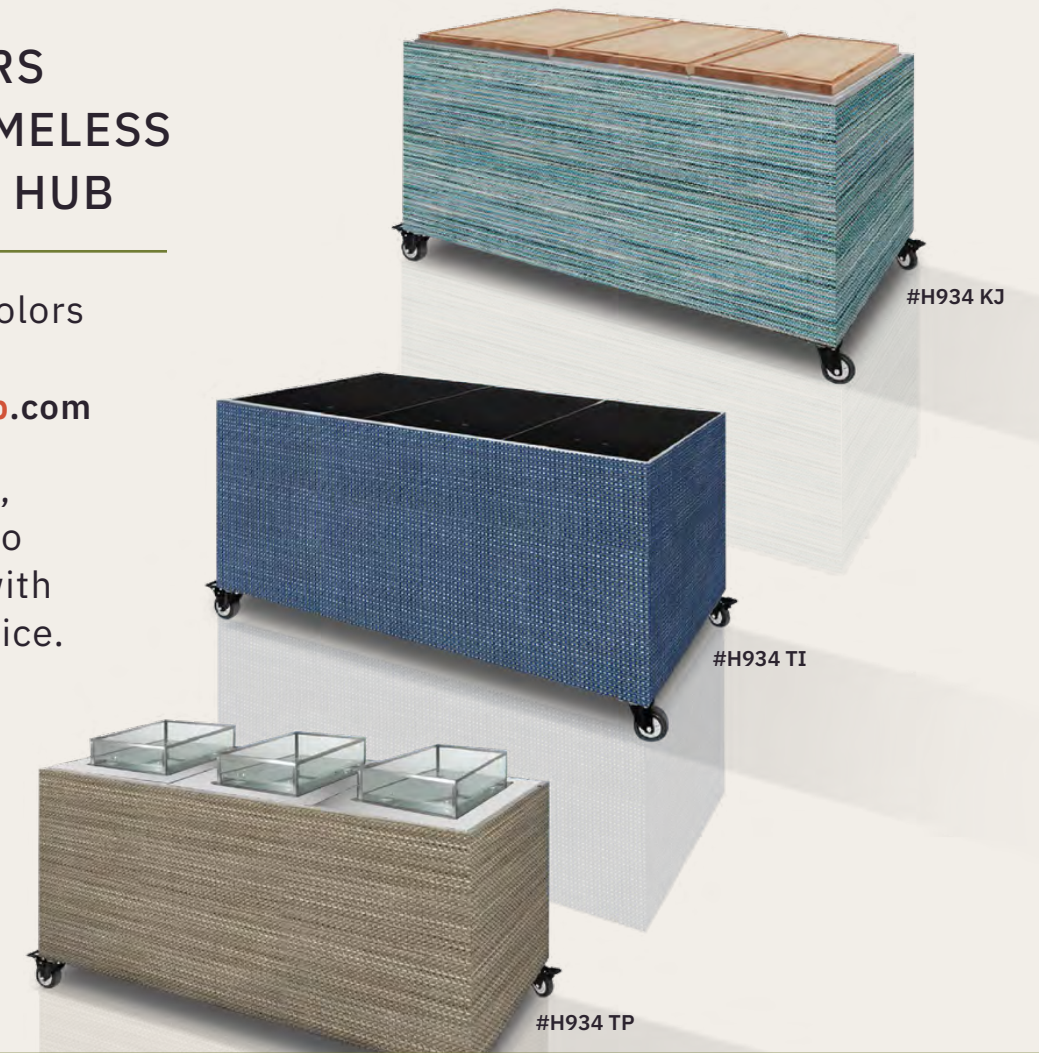

WEAVE & COLORS UPDATE THE TIMELESS DESIGN OF THE HUB

To choose from 44 colors and 2 patterns visit www.EasternTabletop.com

Easily clicks on & off, providing flexibility to dress up your HUB with the color of your choice.