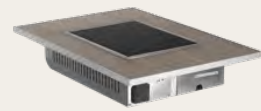

Ryze TABLE FUNCTION TILES

SQUARE INDUCTION

22 1/4" x 31 1/2"

ROUND INDUCTION

22 1/4" x 31 1/2"

DOUBLE ROUND INDUCTION

22 1/4" x 31 1/2"

OMELET INDUCTION STATION