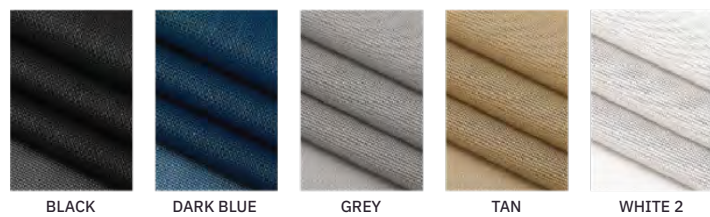

HUB & CURVE HUB CANOPY [MODEL NUMBER GUIDE]

Customize your Mobile Buffet System with our easy to follow guides. Choose your preferred buffet combinations by inserting the provided numbers and letters in the designated space as demonstrated below. Skip letters and numbers that do not apply to your order.

Item Code
H #### ## #

Display

HUB & CURVE HUB
H 970C

Vinyl

WICKER WEAVE

BZ	BW	CW	CC	CH	CI	CM	CT
CF	CB	FD	GX	KB	KJ	NF	NS
TS	RO	CN	TP	TI	HG		

MESH WEAVE

BL	BH	GE	IN	JS	LA	MW	NL
SL	WR	BF	MB	OB	DT	GL	MN
W1	DB	GY	BK	TN	W2		

Finish

S	B	Z	C	W