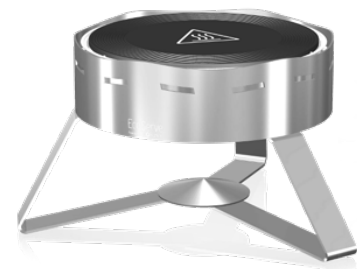

ECOSERVE - ROUND

EcoServe Round features all the benefits of the GN, but increases the choice for chef to use different shapes and sizes to create unique and memorable guest experiences.

AVAILABLE IN TWO SIZES & SIX FINISHES

Large: 14.9"D x 7.9"H Small: 11.9"D x 6.5"H

#EB15015
POLISHED STAINLESS STEEL - LARGE