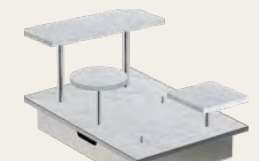

ELECTRIC SOUP SINGLE

22 1/4" x 31 1/2"

GRIDDLE SINGLE

22 1/4" x 31 1/2"

DOUBLE TILE GRIDDLE

44 1/4" x 31 1/2"

RISER DISPLAY

22 1/4" x 31 1/2"