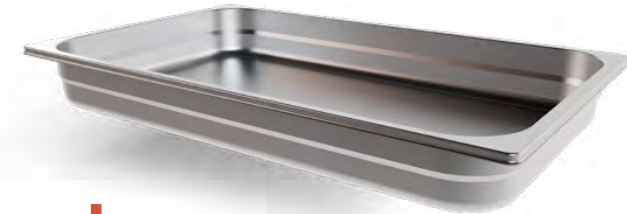

Each EcoPan saves 2,200 liters (581 Gal) every year if used instead of water pan!

USE YOUR EXISTING FOOD PAN

DROP-IN NEW EcoPan