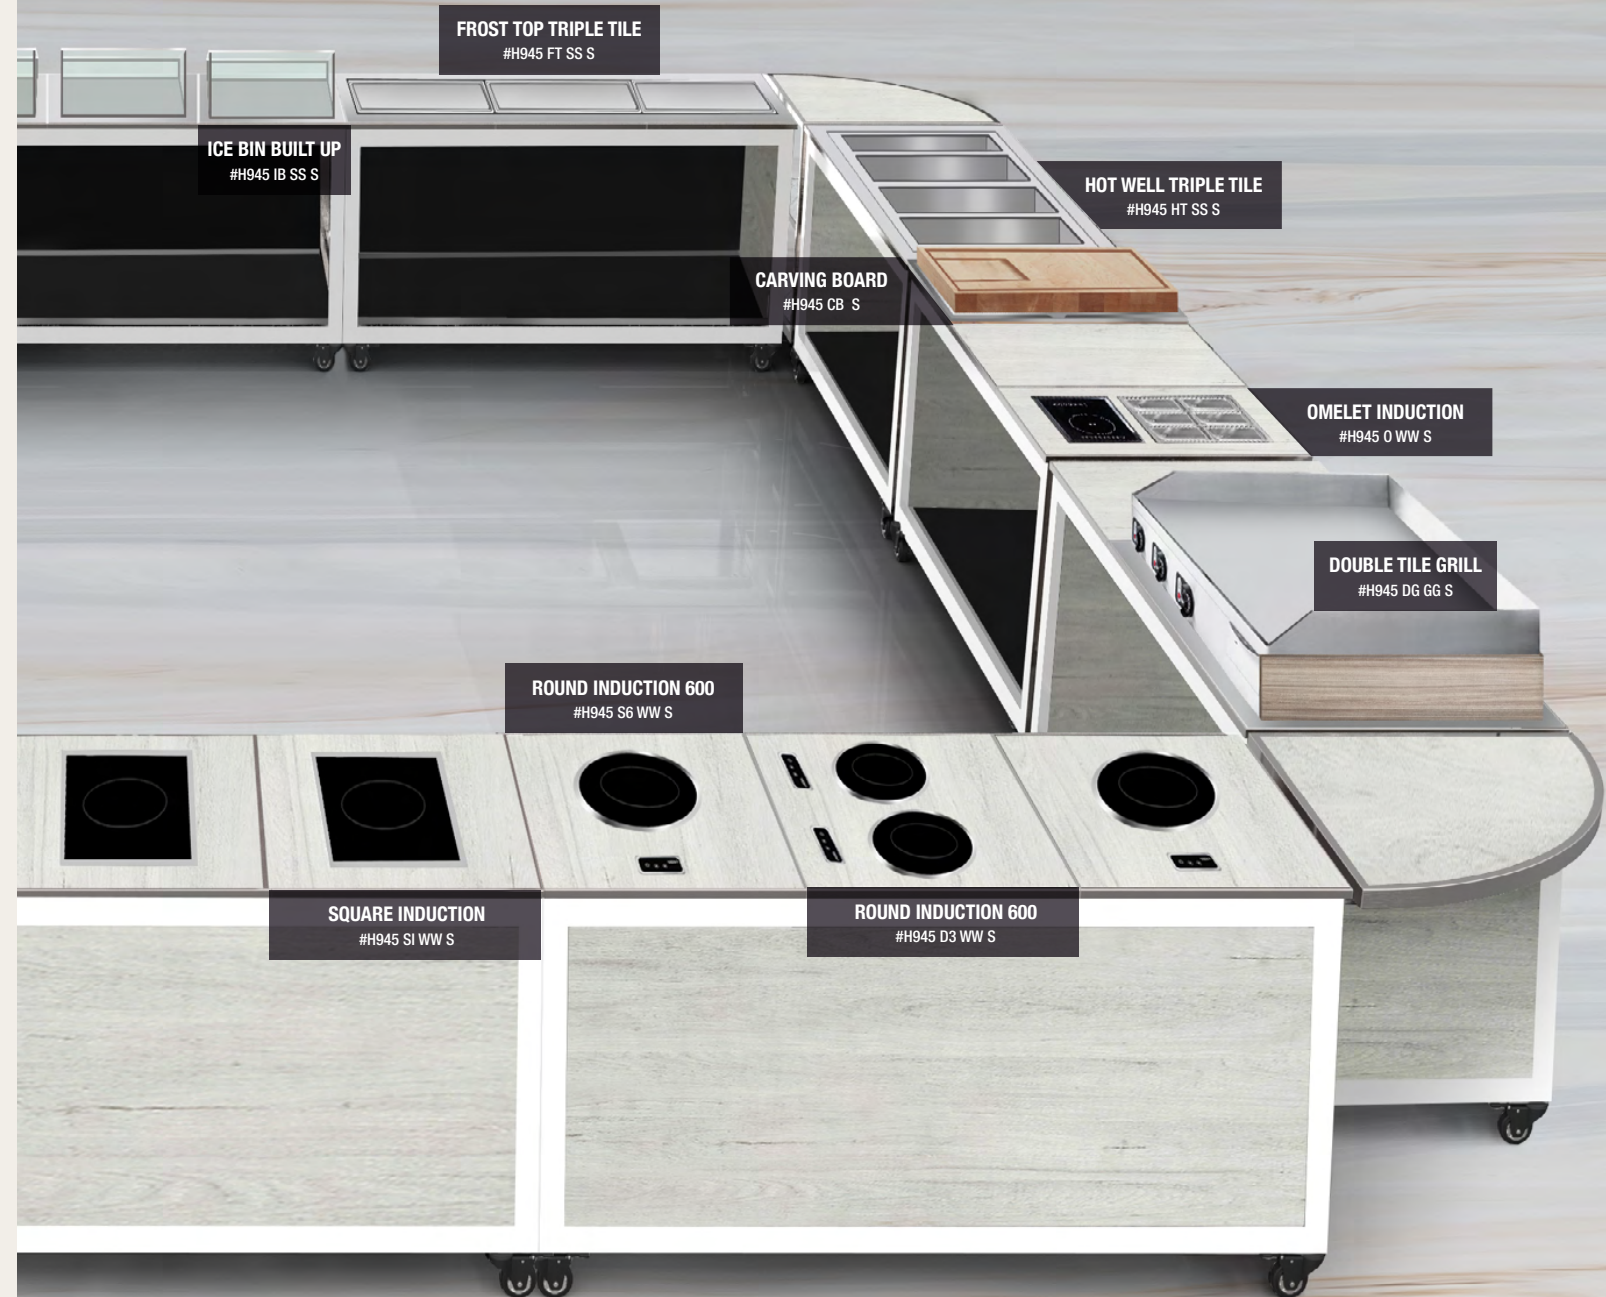

THE HUB FUNCTIONS TILES

ALL FUNCTION TILES FIT

THE HUB & CURVE HUB

WITH MANY FUNCTIONS TO CHOOSE FROM!

All Function Tiles also fit the
ZOZZ, Q-BIK & Ryze
Mobile Buffet Table Systems.

THE HUB & CURVE HUB TABLE FUNCTION TILES