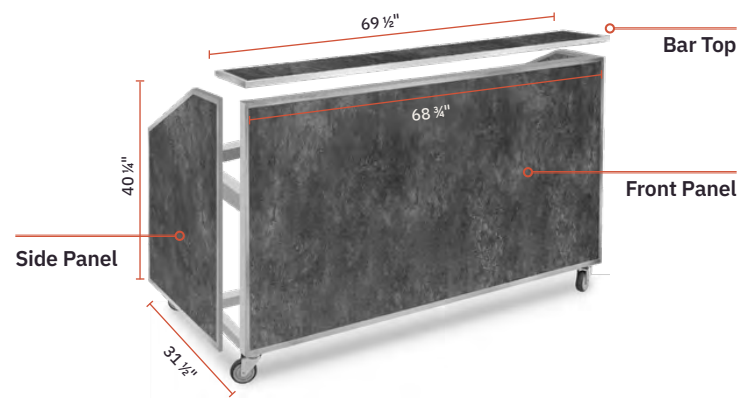

Watch Live Video For This Product.

ZOZZ 4-PIECE BAR SET

Includes: BAR TOP + FRONT PANEL + 2 SIDE PANELS (only)

COMPLETE ZOZZ BAR KIT