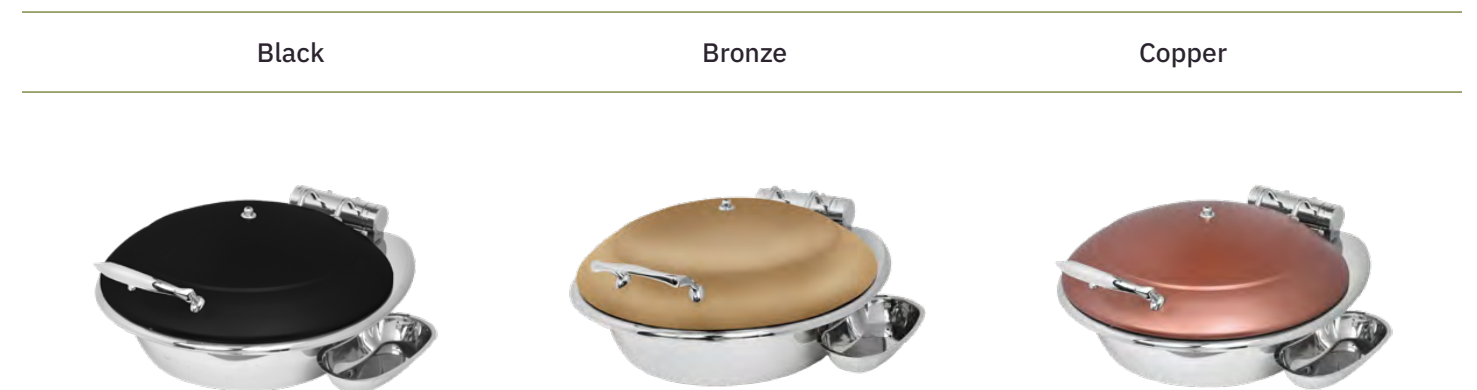

*Complete item XYLO color coating available upon request.

6 QT. ROUND

5-STAR CROWN + FREEDOM STAND

8 QT.	6 QT.		4 QT.	
Rectangle	Square	Round	Square	Round
				
				

Powder Coated Lid

8 QT. Rectangle

CROWN + FREEDOM STAND [MODEL NUMBER GUIDE]
5-STAR INDUCTION VESSELS COMPLETE WITH STAND