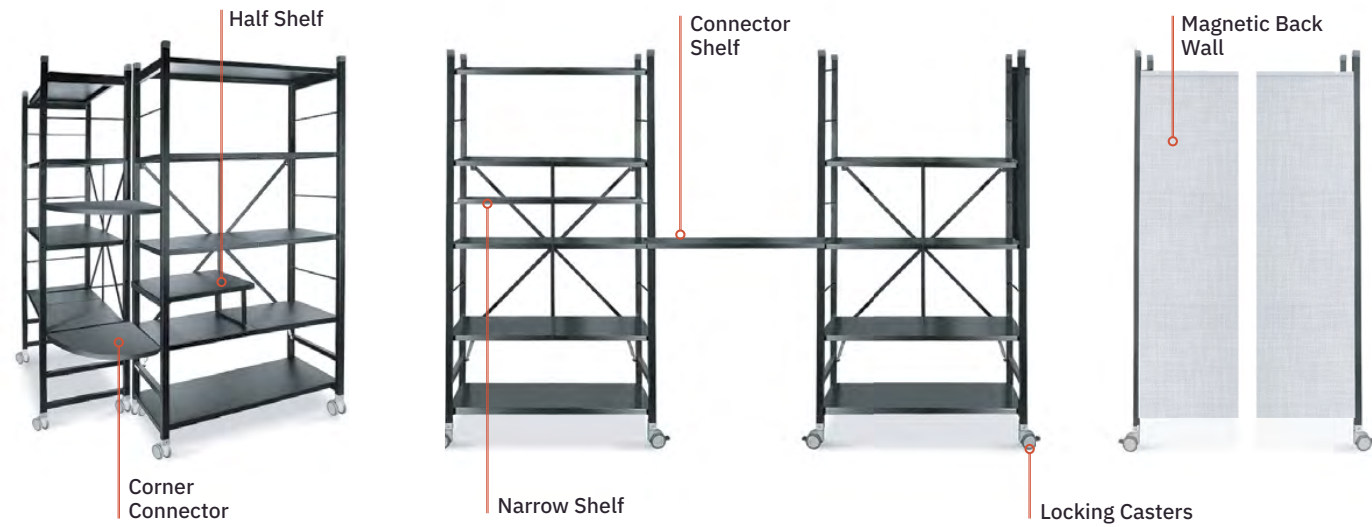

Watch Live Video
For This Product.

2022 KIOSK

MOBILE DISPLAY

Complete product information on pages 152 - 153.

ZOZZ KIOSK MOBILE DISPLAY

- Laminate shelving options available.
- 2 piece magnetic back wall.
- Display connector shelves.
- XYLO colored frames available.
- No hardware or tools needed.