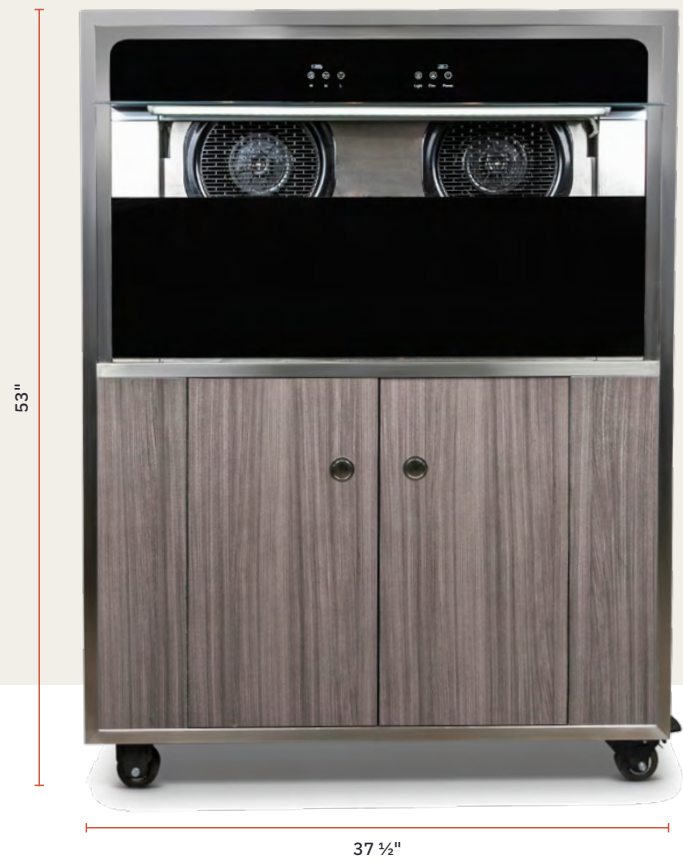

EXTRACTOR / EXHAUST PORTABLE SYSTEM

Large Extractor

MODEL: #H970LEXGG (as shown, more finishes available)
SIZE: 37 1/2"L x 15"W x 53"H