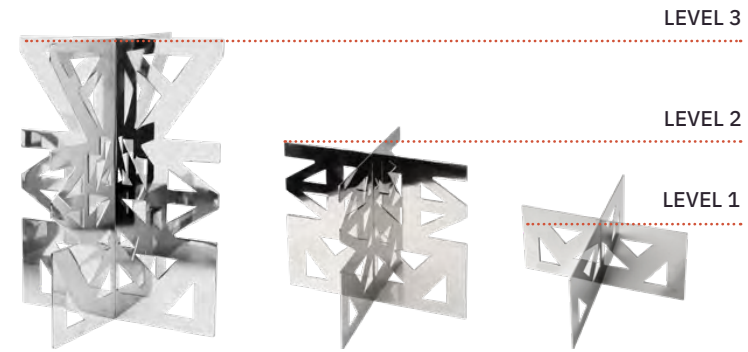

X LEXUS SERIES

Lexus Cut Cubic
Actions Station Platform Risers