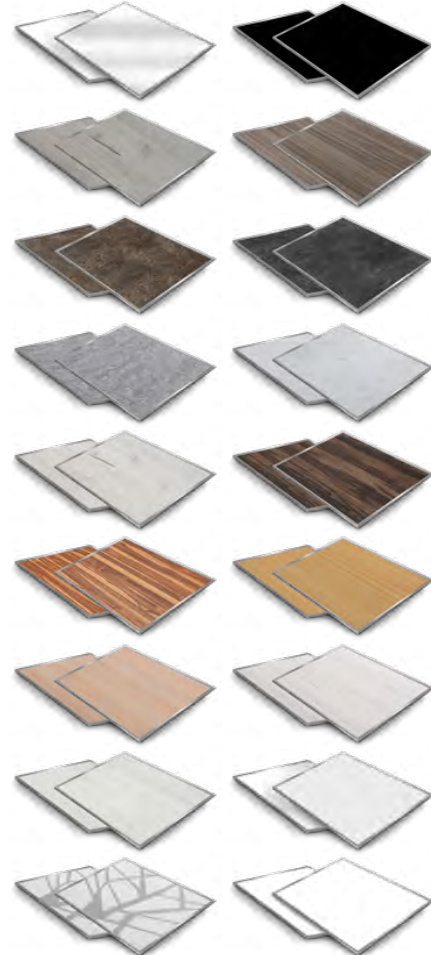

THE HUB DISPLAY PANELS

PANEL YOUR WAY

So many options, one *Perfect Fit*.

FRONT PANEL COLOR OPTIONS

SIDE PANEL COLOR OPTIONS

HUB DISPLAY PANELS [MODEL NUMBER GUIDE]

Customize your Mobile Buffet System with our easy to follow guides. Choose your preferred buffet combinations by inserting the provided numbers and letters in the designated space as demonstrated below. Skip letters and numbers that do not apply to your order.