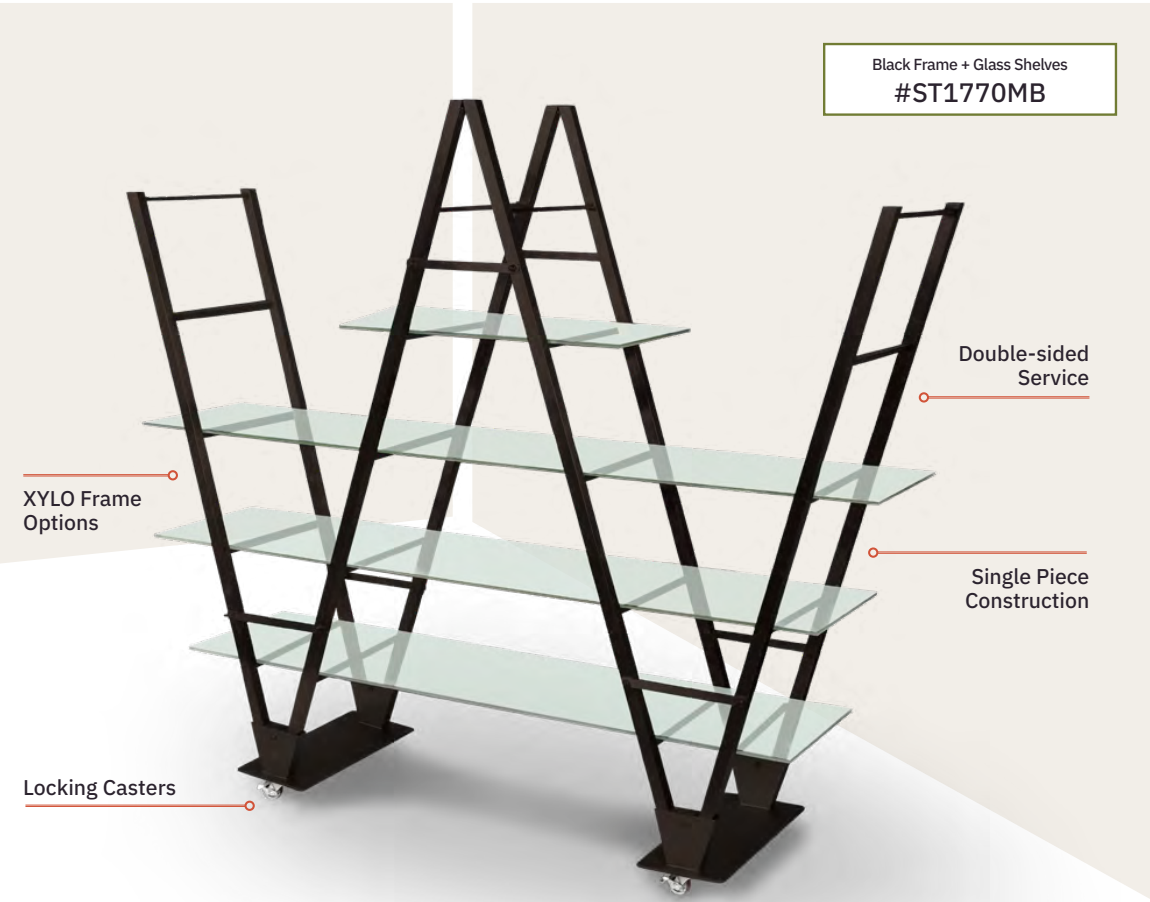

THE W COLLAPSIBLE MOBILE DISPLAY