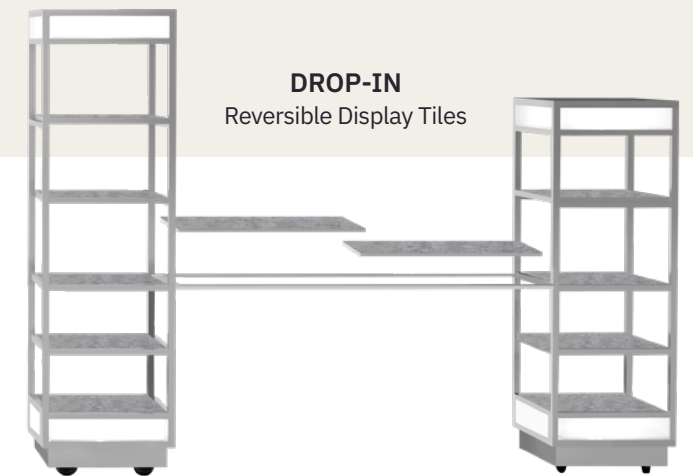

Reversible Laminate Shelf Options

4-TIER DISPLAY
#Q950 GL S

5-TIER DISPLAY
#Q959 GGBK S

THE Q-BIK EXTENDS FROM A SINGULAR DISPLAY TO A FULL BUFFET IN MERE MINUTES.

FEATURES:

- HUB Display & Function Tiles fit horizontally in frame.
- Connecting Tile Adapter easily hooks onto display stands.
- Set up and collapse your buffet in any area.