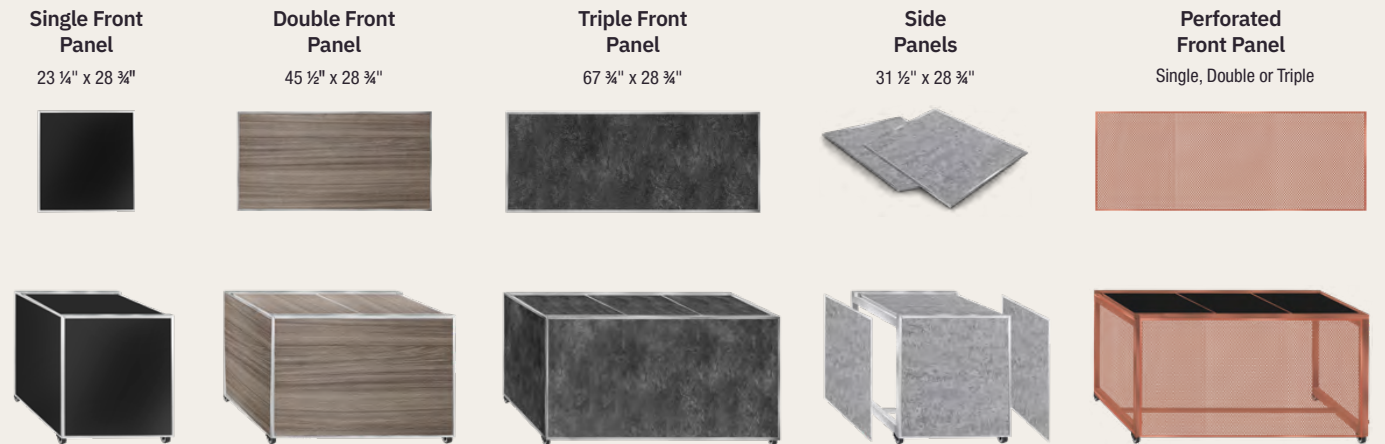

CHOOSE YOUR PANEL TYPE