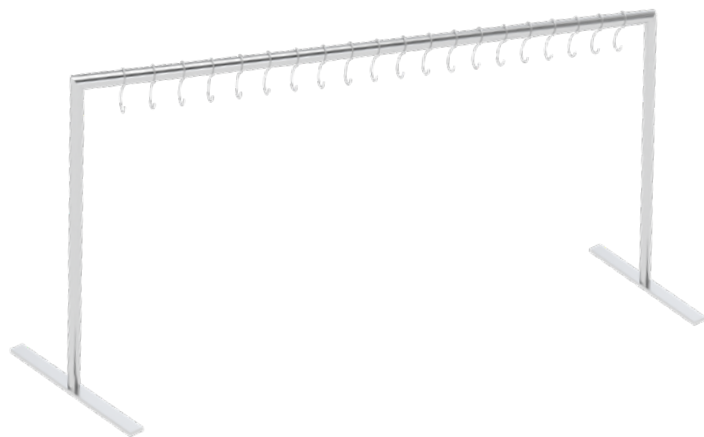

Meat Stand

Stainless Steel Meat Hook #H970 MS S