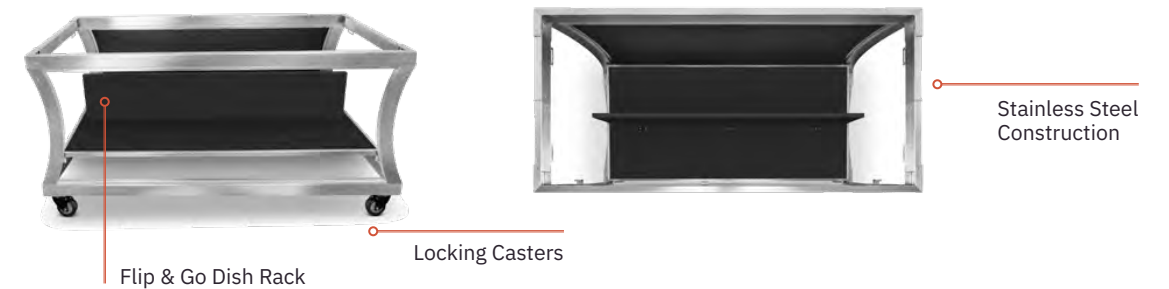

MOBILE BUFFET

Complete list of function tiles on pages 22 - 73.

 Watch Live Video
For This Product.

THE HUB TABLE

CURVE HUB TABLE

SIMPLE 3 STEP SETUP

SIMPLE 1 STEP SETUP

EVERY TABLE COMES WITH A BLACK BOTTOM SHELF

EVERY TABLE BUILT-IN A FLIP & GO DISH RACK

HUB FRAME [MODEL NUMBER GUIDE]

Size: 66"x 30 5/8" x 32 3/4" H

Customize your Mobile Buffet System with our easy to follow guides. Choose your preferred buffet combinations by inserting the provided numbers and letters in the designated space as demonstrated below. Skip letters and numbers that do not apply to your order.