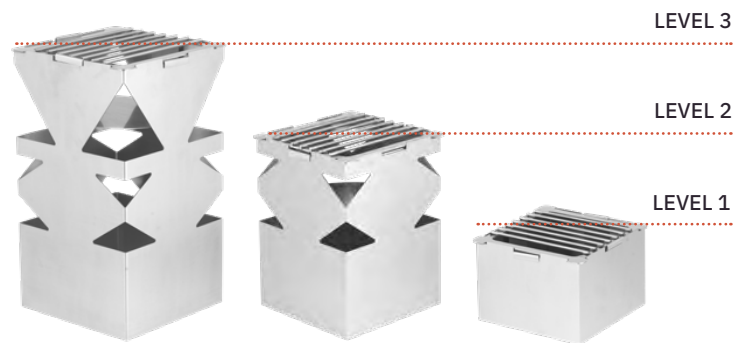

LEXUS | Actions Station
SOLID | Platform
CUBIC | Risers

LEVEL 3

LEVEL 2

LEVEL 1