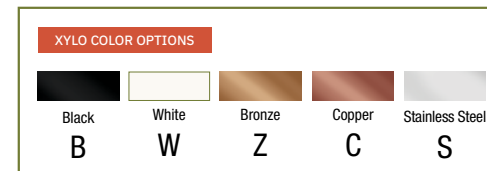

Sneeze Guard

#H970SG2S