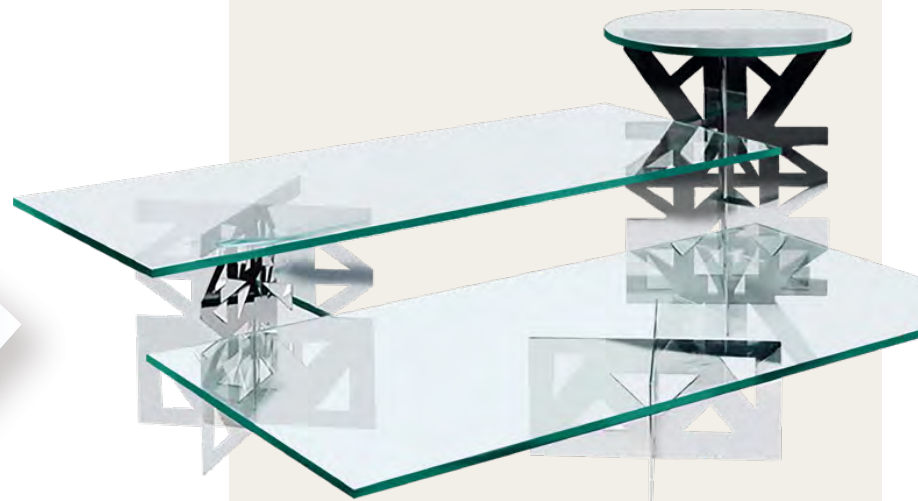

Shelving Options

- Glass
- Frosted Acrylic
- Black Acrylic