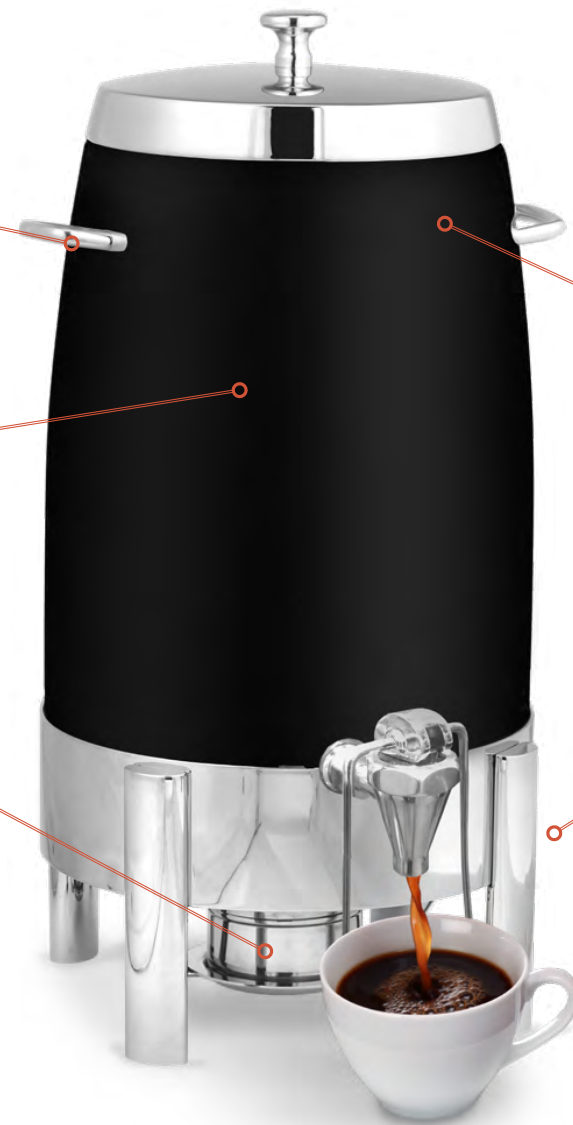

[Watch Live Video
For This Product.](#)

**FULL RANGE OF EASTERN TABLETOP
COFFEE URNS CAN BE FOUND ON PAGE 262.**