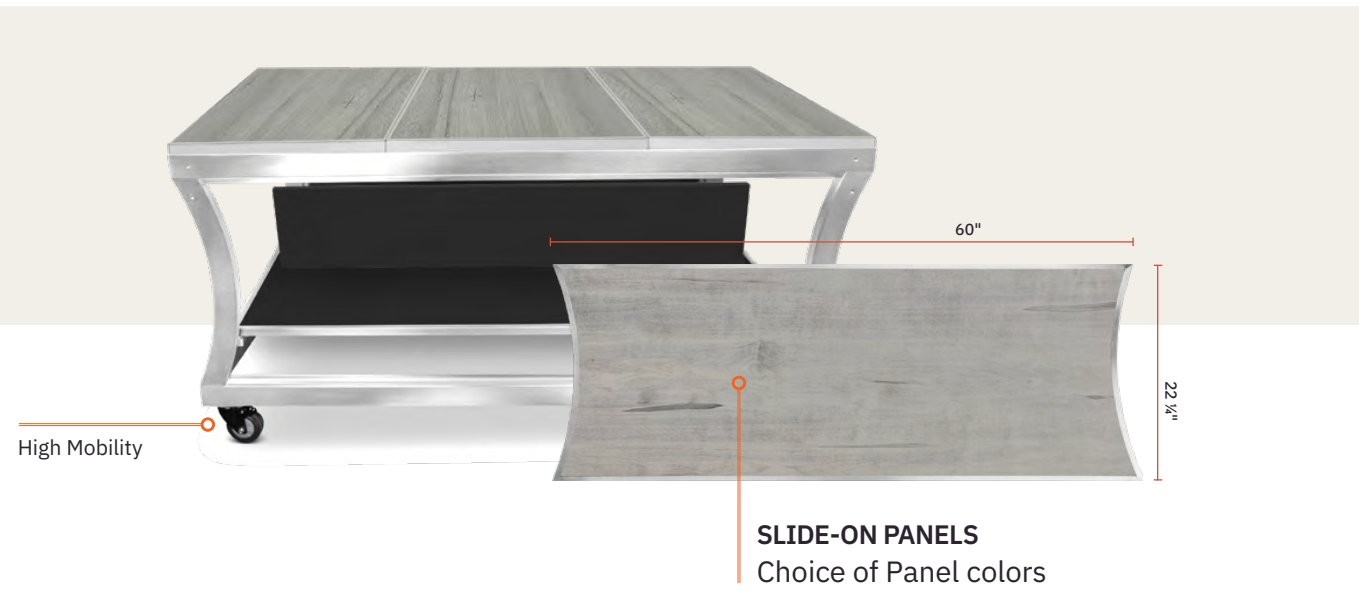

CURVE HUB DISPLAY PANELS

PANEL YOUR WAY

So many options, one *Perfect Fit*.