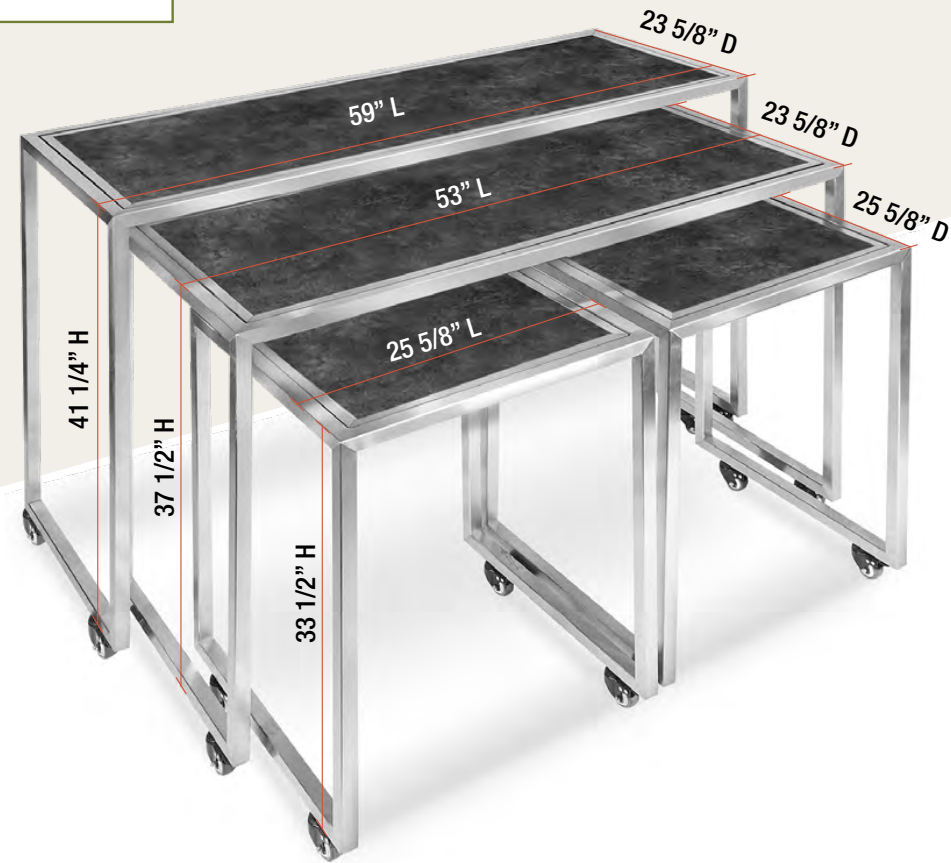

4 PIECE NESTING TABLES

Stainless Steel + Textured Sandstone/Charcoal
#NT7621TT

REVERSIBLE LAMINATE TABLE TOPS
FLIP FOR DOUBLE SIDED USE