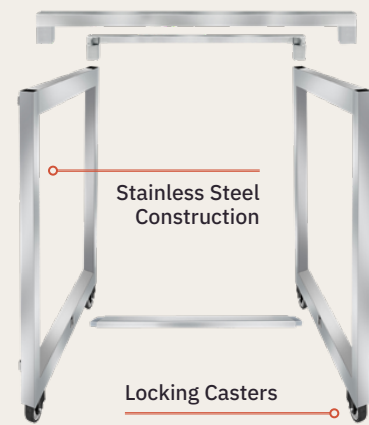

 Watch Live Video
For This Product.

**STRETCHES FROM
SINGLE TILE TABLE,
UP TO 3 TILE TABLE**

THE SAME SET OF SIDE FRAMES
STRETCH FROM ONE TILE CART
TO 3 TILE TABLE.

ZOZZ STRETCH BUFFET

THE FREEDOM OF MOVEMENT USHERS
IN THE NEW ERA OF BUFFET MOBILITY WITH
FLAT PACK COMPACT STORAGE SOLUTIONS.

- No hardware or tools needed.
- Easily clicks into place.
- The HUB function tiles can be used on the ZOZZ Stretch Buffet.
- Comes with black bottom shelf.

ZOZZ TABLE [MODEL NUMBER GUIDE]

Customize your Mobile Buffet System with our easy to follow guides. Choose your preferred buffet combinations by inserting the provided numbers and letters in the designated space as demonstrated below.