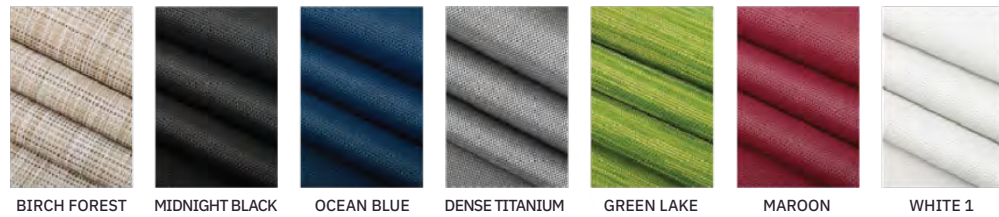

THE HUB DISPLAY VINYL PANELS

WICKER WEAVE - Antimicrobial Vinyl Panels

MESH WEAVE - Antimicrobial Vinyl Panels

DECORATION MESH WEAVE

SUNRISE MESH WEAVE

OPEN MESH WEAVE

WEAVE & COLORS UPDATE THE TIMELESS DESIGN OF THE HUB