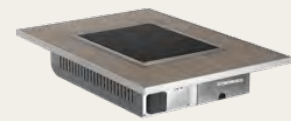

Perforated Color Not Available in Laminate:

Stainless Steel	Black	Bronze	Copper	White
S	B	Z	C	W

HUB **FUNCTION TILES** FIT THE

2022

STRETCH TABLE,

WITH MANY FUNCTION
TILES TO CHOOSE FROM!

ZOZZ FUNCTIONS TILES

SQUARE INDUCTION

22 1/4" x 31 1/2"

ROUND INDUCTION

22 1/4" x 31 1/2"

DOUBLE ROUND INDUCTION

22 1/4" x 31 1/2"

OMELET INDUCTION STATION

22 1/4" x 31 1/2"