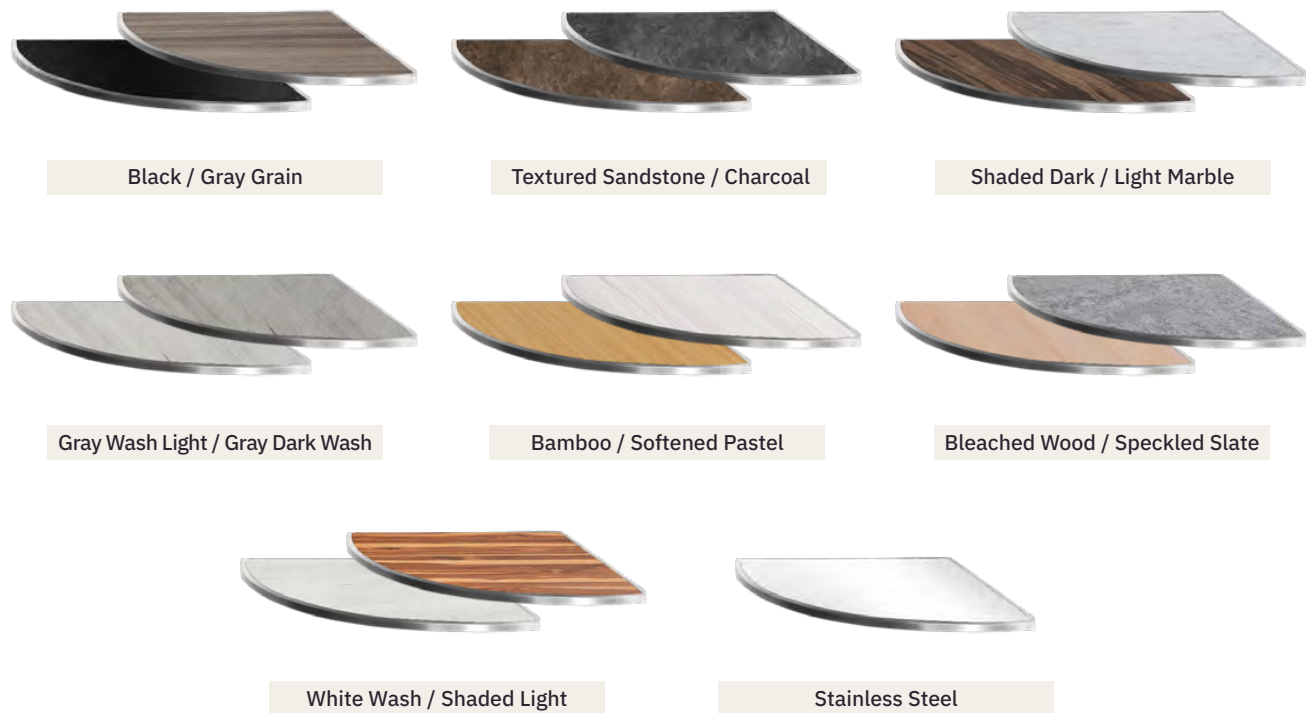

REVERSIBLE DISPLAY TILE COLOR OPTIONS