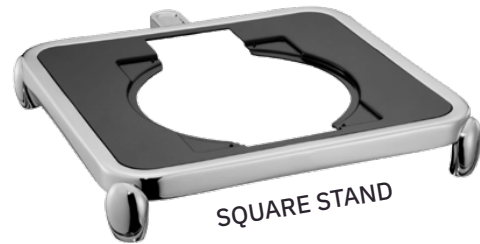

SQUARE STAND