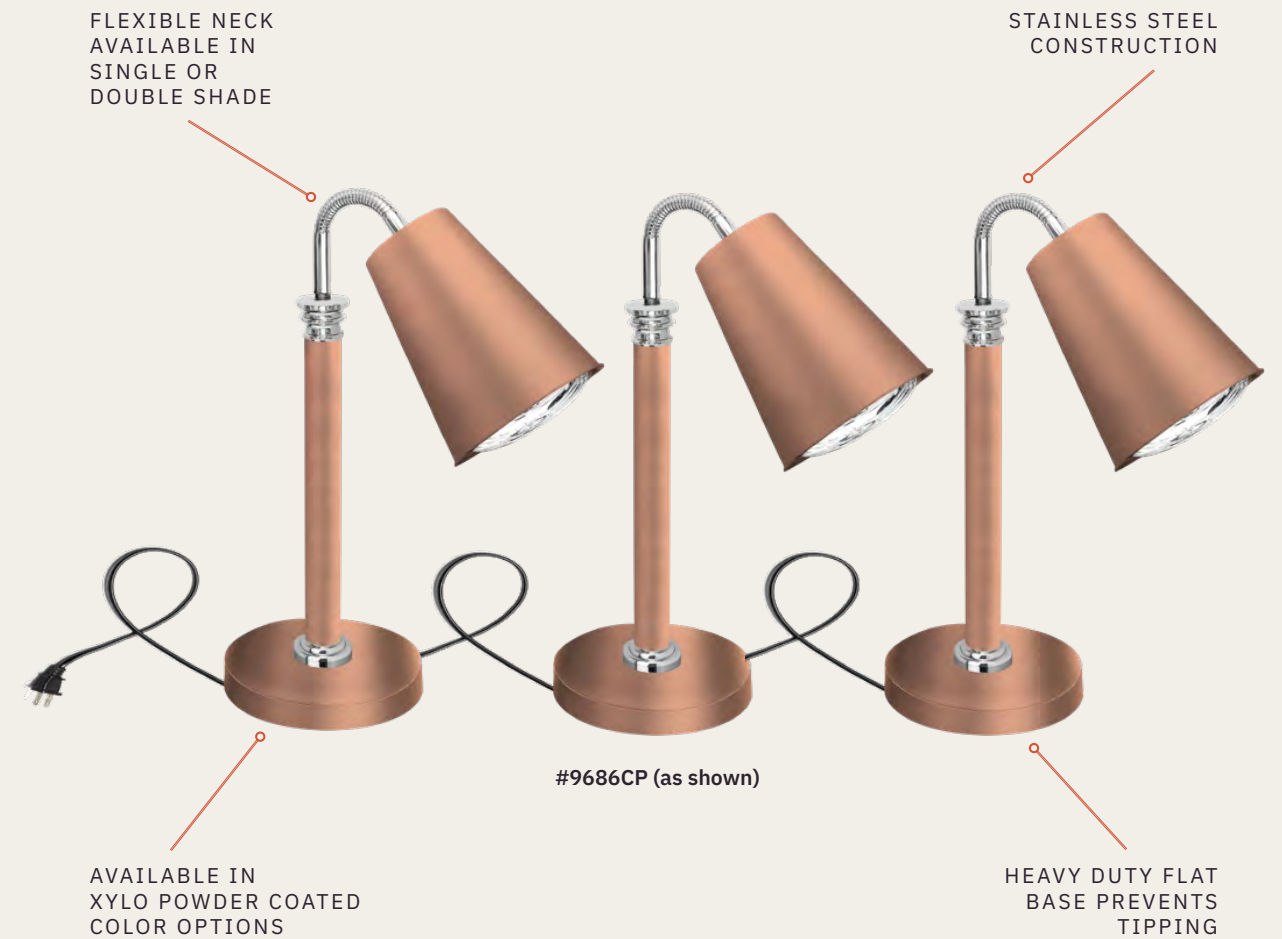

Stainless Steel

Single Shade	9681
Double Shade	9682

DAISY CHAIN LAMPS

4-STAR ROUND

DAISY CHAIN 4-STAR ROUND [MODEL NUMBER GUIDE] STANDARD NECK - ADJUSTABLE HEAT LAMP

Stainless Steel

Single Shade	9686
Double Shade	9687

SOLD INDIVIDUALLY

4-STAR P2 ROUND

DAISY CHAIN 4-STAR P2 ROUND [MODEL NUMBER GUIDE] STANDARD NECK - ADJUSTABLE HEAT LAMP

Stainless Steel

Single Shade	9656
Double Shade	9657

SOLD INDIVIDUALLY

DAISY CHAIN HEAT LAMPS

Daisy chain up to 3 heat lamps together for seamless integration and enhanced functionality.

*Complete item XYLO color coating available upon request.

JAZZ SMOOTH HEAT LAMPS

JAZZ SMOOTH HEAT LAMPS [MODEL NUMBER GUIDE]