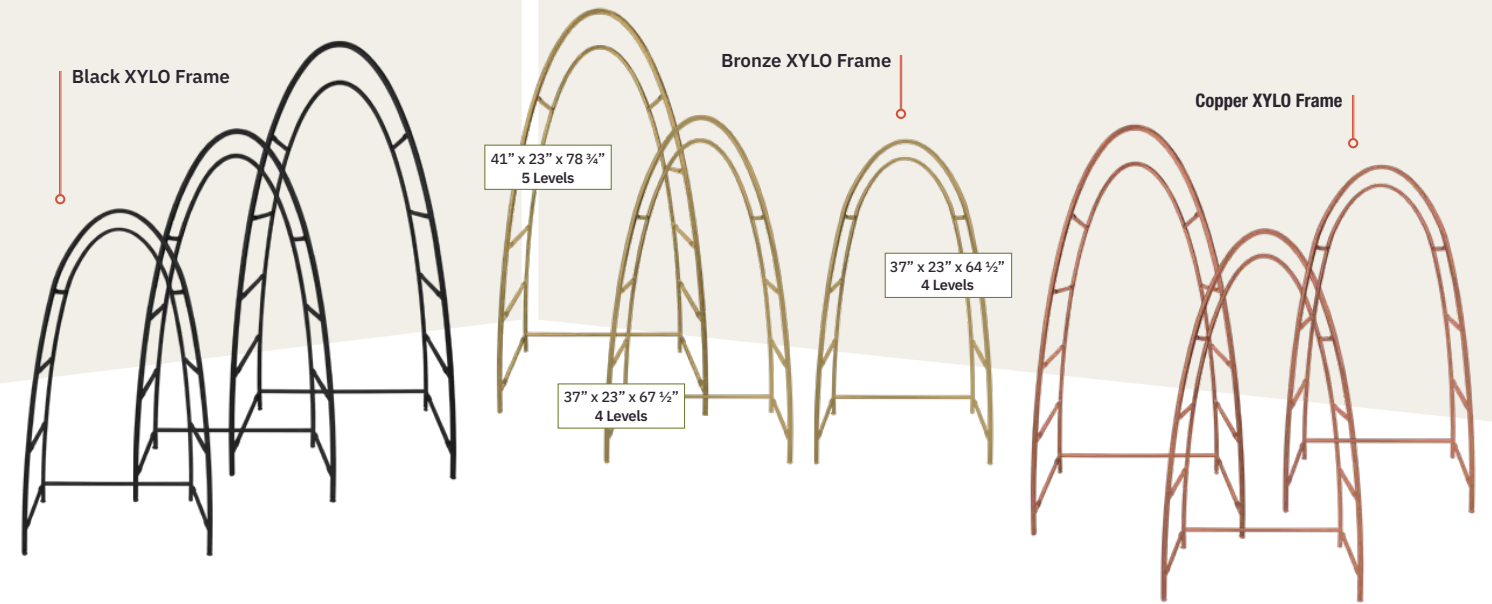

THE ARCHES STANDING DISPLAY

ARCHES STANDING DISPLAY [MODEL NUMBER GUIDE]

Customize your Mobile Buffet System with our easy to follow guides. Choose your preferred buffet combinations by inserting the provided numbers & letters in the designated space as demonstrated below.

Item Code	A ### ## #	Display				
			78" H A961	67" H A962	64" H A963	SET OF 3 A964
Laminate Shelves			Black BK			
Finish						
		S	B	Z	C	

CAN BE DISPLAYED UP TO 15 FEET LONG

Arrange & Rearrange the Arches to completely customize your look.