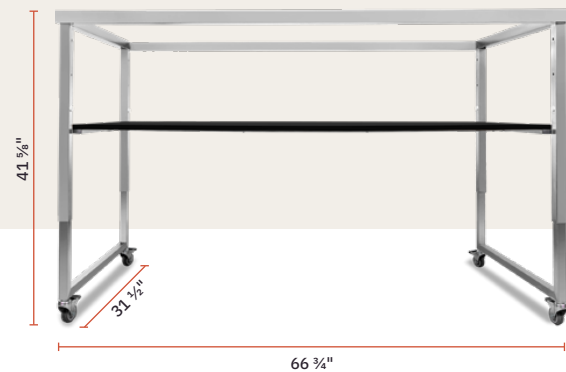

TRIPLE TILE FRAME