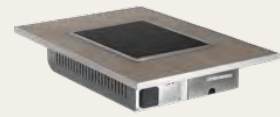

## RYZE NESTING TABLE FRONT PANELS [ MODEL NUMBER GUIDE ]

Customize your Mobile Buffet System with our easy to follow guides. Choose your preferred buffet combinations by inserting the provided numbers and letters in the designated space as demonstrated below. Skip letters and numbers that do not apply to your order.

 Watch Live Video For This Product.

Ryze TABLE FUNCTION TILES

SQUARE INDUCTION  
22 1/4" x 31 1/2"

ROUND INDUCTION  
22 1/4" x 31 1/2"

DOUBLE ROUND INDUCTION  
22 1/4" x 31 1/2"

OMELET INDUCTION STATION  
22 1/4" x 31 1/2"