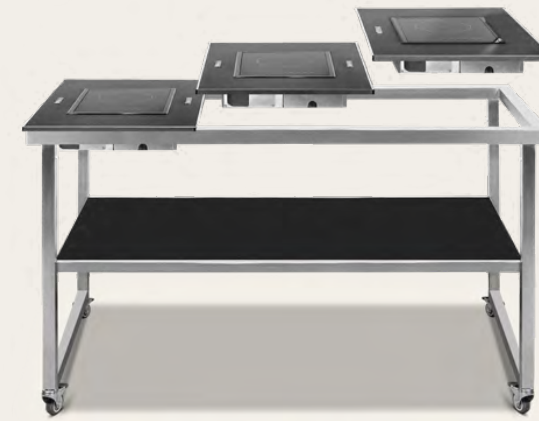

 Watch Live Video For This Product.

Ryze TABLE FUNCTION TILES

SQUARE INDUCTION  
22 1/4" x 31 1/2"

ROUND INDUCTION  
22 1/4" x 31 1/2"

DOUBLE ROUND INDUCTION  
22 1/4" x 31 1/2"

OMELET INDUCTION STATION  
22 1/4" x 31 1/2"

WOK  
22 1/4" x 31 1/2"

DIM SUM  
22 1/4" x 31 1/2"

HOT PLATE  
22 1/4" x 31 1/2"

PLATE REGULATOR  
22 1/4" x 31 1/2"

ALL HUB TILES  
FIT THE RYZE  
DISPLAY TABLE

Watch Live Video  
For This Product.

ECO SERVE SINGLE WARMER  
22 1/4" x 31 1/2"