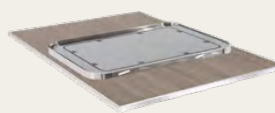

ECO SERVE GN WARMER
22 1/4" x 31 1/2"