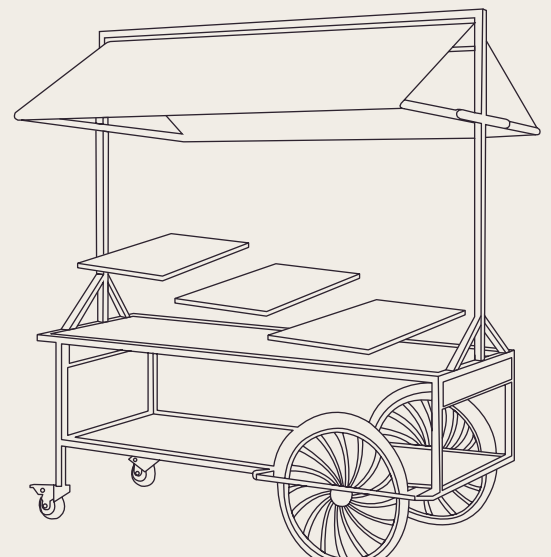

BUGGY

Wheel appeal — A playful twist on portable service, the Buggy Cart is part display, part showstopper. Drop in action or display tiles and you're ready to roll.

Setting the standard for the buffets of tomorrow

Custom look

Adapt to anything. Mix & match tiles, panels, and finishes to create a style that's all your own.

- Removable canopy.
- 100+ interchangeable action tiles.
- 50+ vinyl canopies to choose from.
- 4 heavy duty wheels, 2 locking casters.
- Stainless steel construction.
- Available in Black, Bronze, Copper & White.