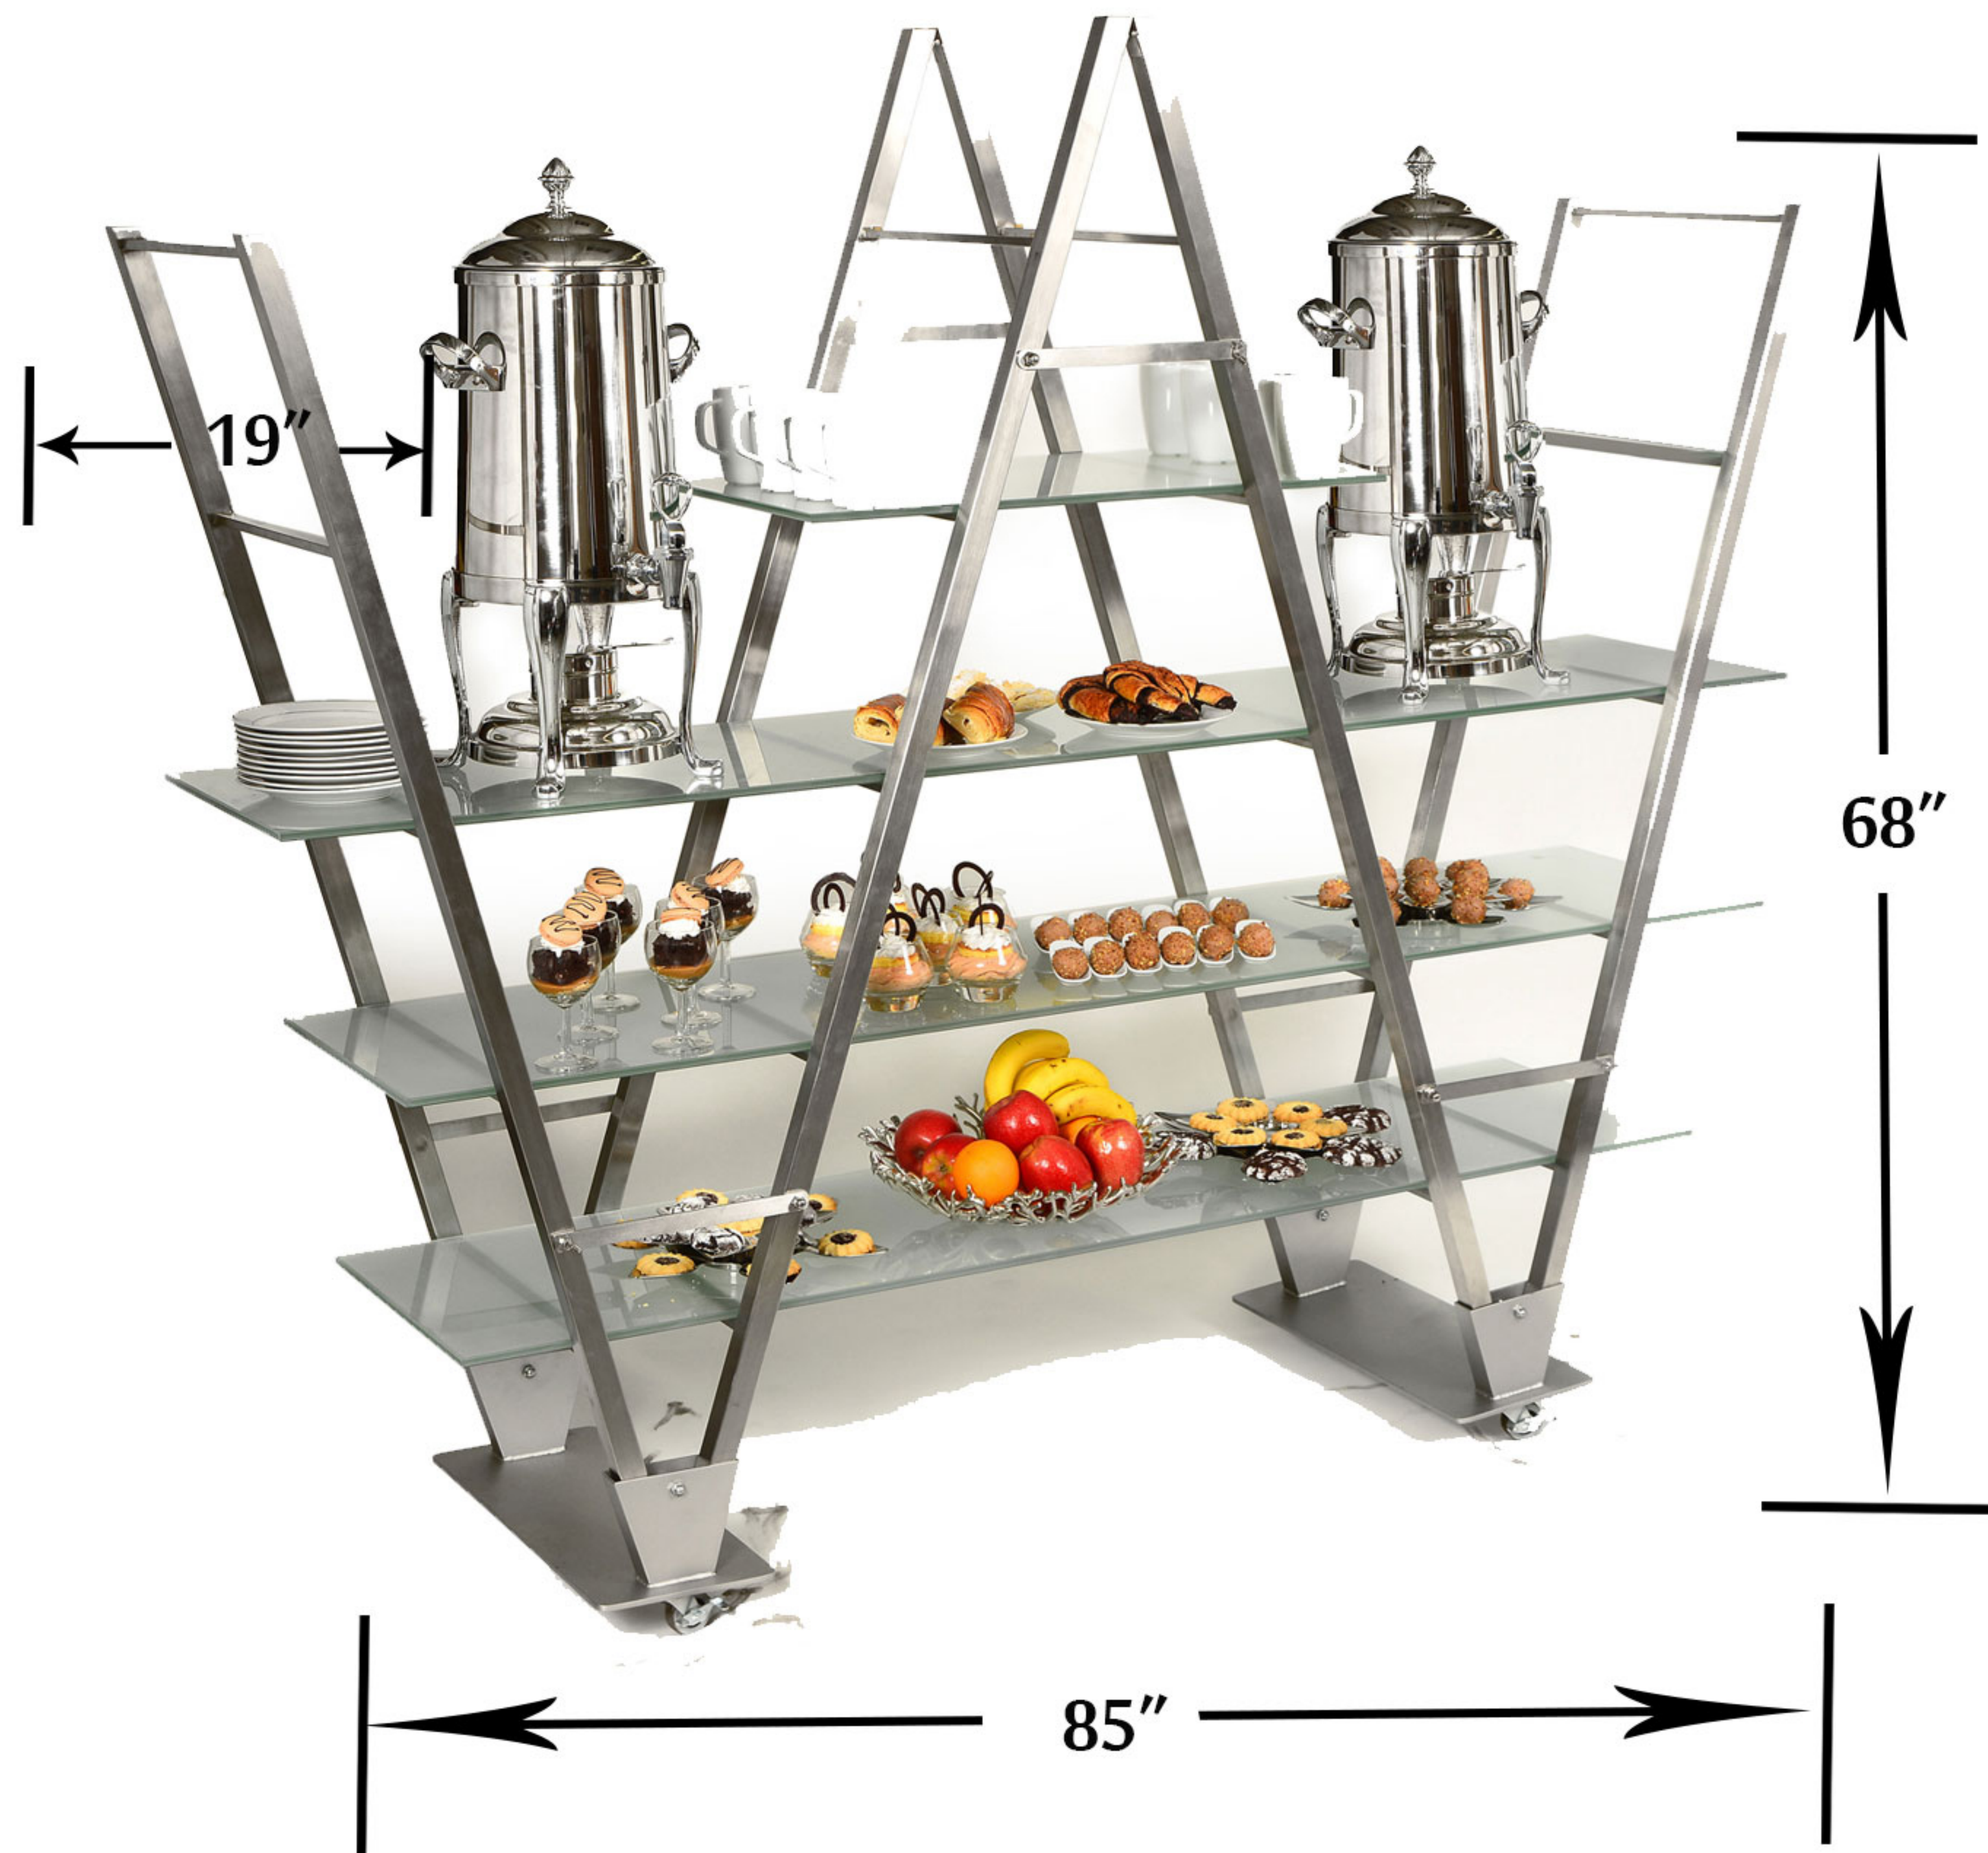

"W" Mobile Buffet

Spec Sheet

ST1770 (Standard)

W Set with 3/8 " Tempered Glass Shelves

AC1770

W Set with 3/8 " Acrylic Shelves

AC1770BK

W Set with 3/8 Black Acrylic Shelves

Features :

- Stainless Steel Single Piece Construction
- Shelves Firmly Set into Stainless Steel Frames
- Locking Caster Wheels add Safety and Stability
- Fully Collapsible; Folds to 32" for Ease of Storage
- Smooth Wheeling Over all Surfaces
- Five Level Double Sided Accesibility
- Tempered Glass with Rounded Edges
- XYLO Custom Finishes Available

Includes 10 Shelves 2 of Each

15 3/6" x 42 3/4"

15 3/6" x 40"

15 3/6" x 38 1/8"

15 3/6" x 34 1/2"

15 3/6" x 31 5/8"

Folds to 32"

For more info call: 1.888.442.4142 or visit us: www.easterntabletop.com