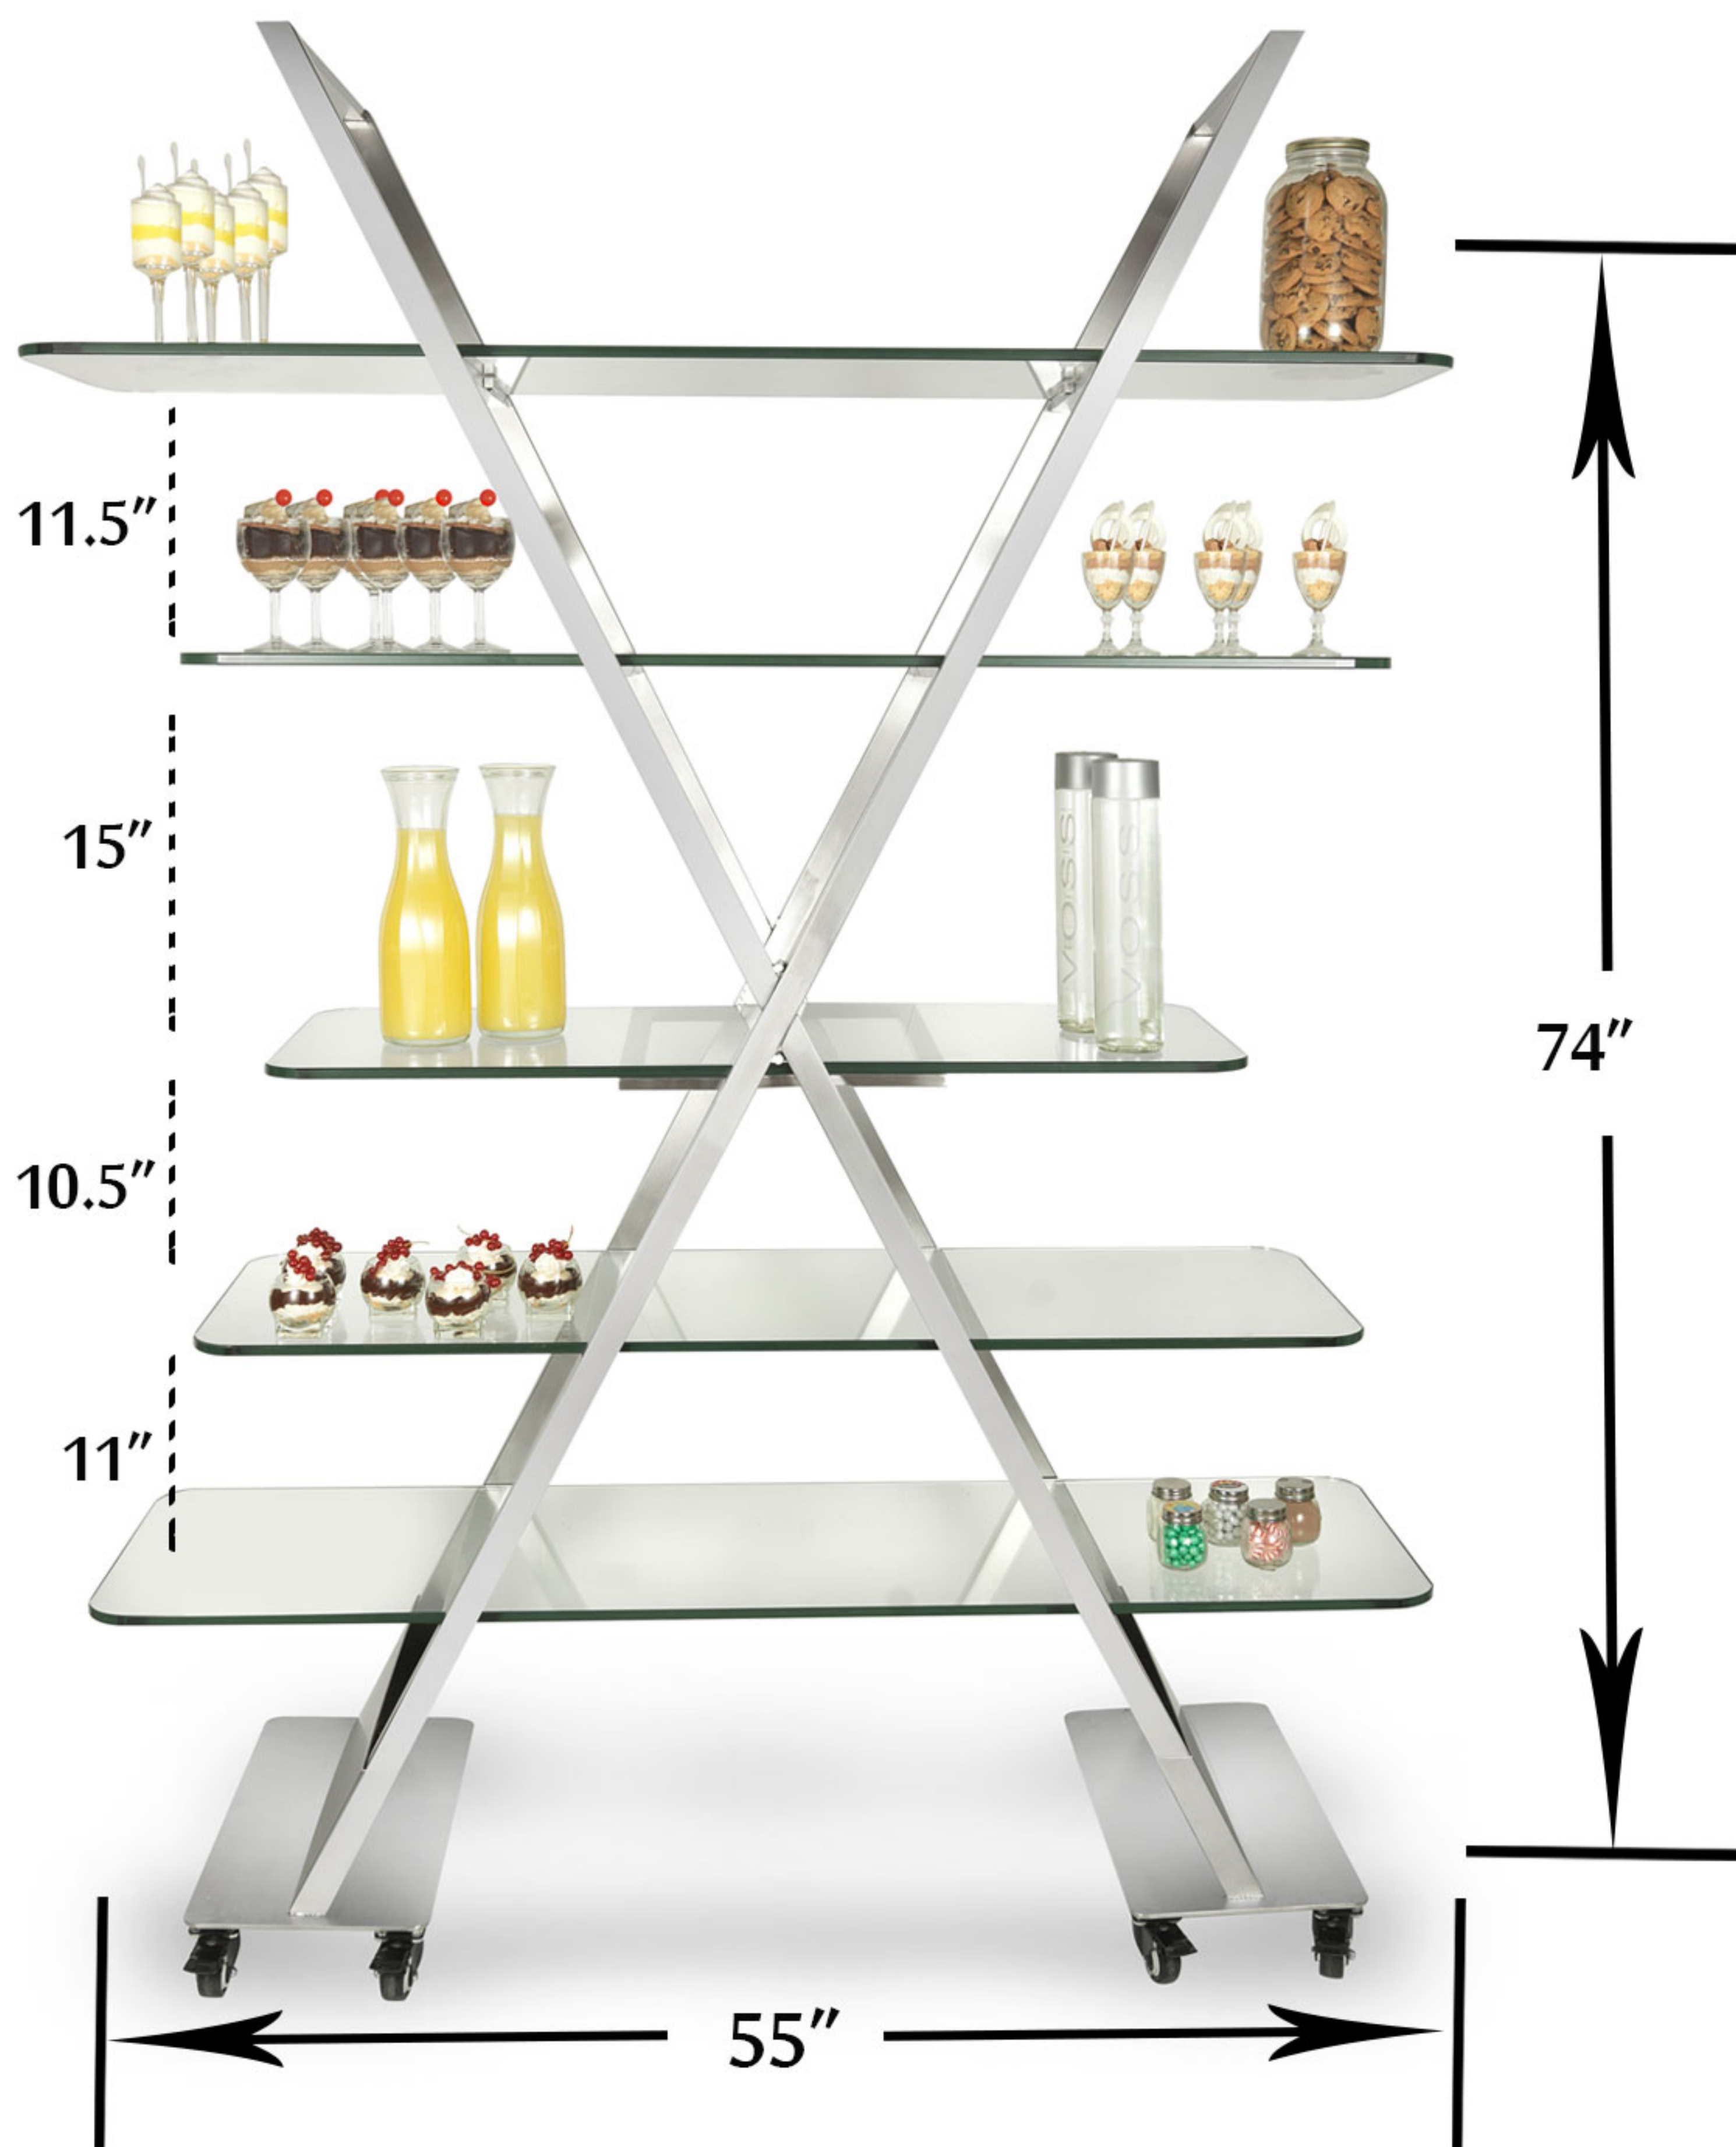

"X" Mobile Buffet

Spec Sheet

ST1700 (Standard)

X Set with 3/8 " Tempered Glass Shelves

AC1700

X Set with 3/8 " Acrylic Shelves

ST1700BK

Xylo Black Coated X with 3/8" Glass Shelves

Features :

- Stainless Steel Single Piece Construction
- Locking Caster Wheels add Safety and Stability
- Collapses for Ease of Storage
- Smooth Wheeling Over all Surfaces
- Five Level Double Sided Accesibility
- Tempered Glass with Rounded Edges
- XYLO Custom Finishes Available

Includes 5 Shelves:

- 2 Each- 15 1/4" x 55 1/4"
- 2 Each- 15 1/4" x 47"
- 1 Each- 15 1/4" x 39 1/2"