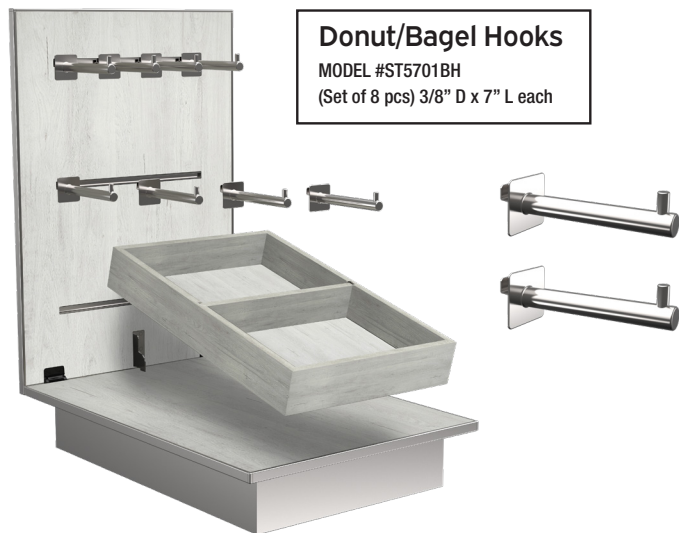

Each box comes complete with:

- Full back wall set up
- Two display shelves
- Two-compartment tray

Think Outside the Box...

& Serve from it.

Out-of-the-Box | Gray Grain

MODEL #ST5714G
22 1/4" W x 31 1/2"D

Out-of-the-Box | White Wash

MODEL #ST5711W
22 1/4" W x 31 1/2"D

Out-of-the-Box | Charcoal

MODEL #ST5717C
22 1/4" W x 31 1/2"D

Out-of-the-Box | Gray Washed

MODEL #ST5700
22 1/4" W x 31 1/2"D

Display boxes fit the standard HUB Tables, as well as the the ALL NEW Curved HUB

- Each box is reinforced by itself and clicks into place.
- You can use a single box or up to 3 boxes per HUB Table
- Choice of laminate colors

 Watch live video for this product.

Canopy
MODEL #ST5702CC

Chalkboard
MODEL #ST5703CB
22 1/4" W x 31 1/2"D

Donut/Bagel Hooks
MODEL #ST5701BH
(Set of 8 pcs) 3/8" D x 7" L each

Blackboard Buffet, Under a Canopy of Charm

*Additional accessories
easily hook on.*

CHOOSE YOUR ACCESSORIES: