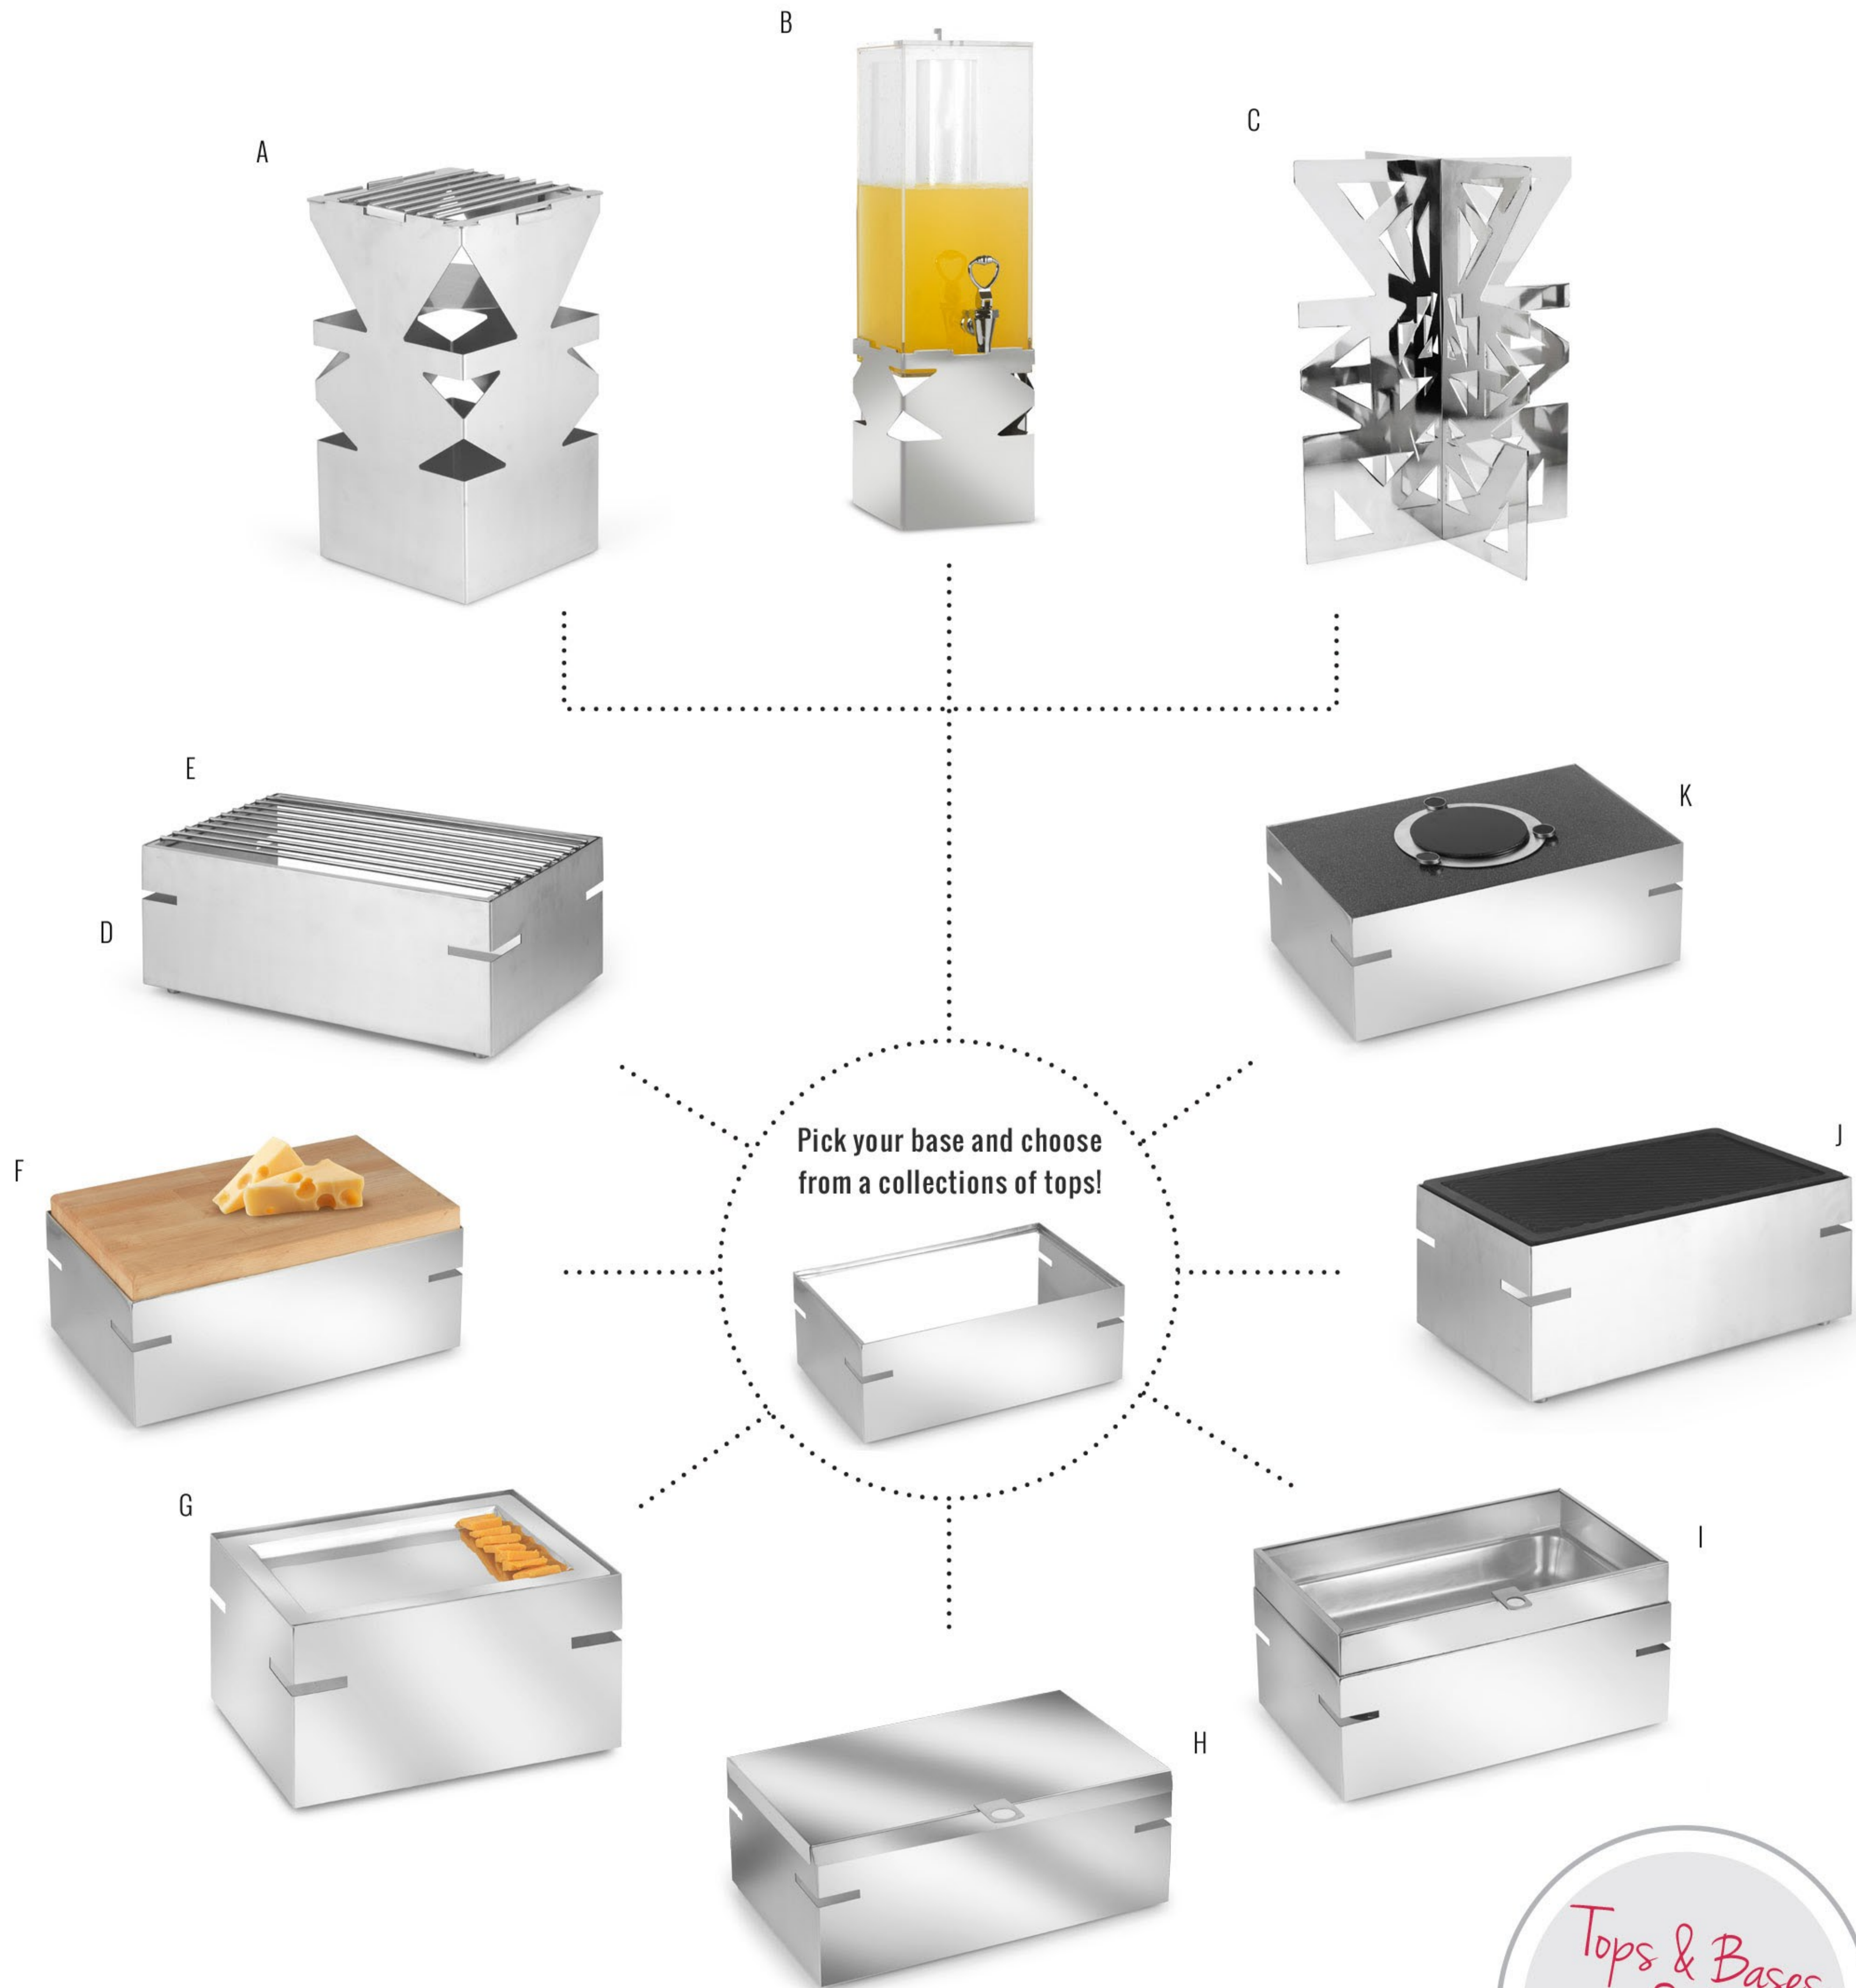

*Quality Holloware and Buffetware*

**LEXUS ACTION STATIONS**

**DESCRIPTION**

Lexus Solid Interconnecting Collection 15"x8.3" Cubic Riser  
 Lexus Solid Collection, 3-gallon beverage dispenser w/ ice chamber  
 Lexus Ridge Interconnecting Collection 15", "X" shape platform

**MFR#**  
 1543  
 75152  
 1533X

**LEXUS ACTION STATIONS - TOPS ONLY**

**LARGE**

Modular Buffet Stand, 22"x14"x9"  
 Removable Grill-Grate  
 Butcher Block  
 Removable Cheese Tray  
 Lift off S/S Lid  
 Lift off Acrylic w/ S/S Accent Lid  
 Removable Teflon Top Griddle  
 Corian Adapter w/ Drop-in Induction Heating

**MFR#**  
 32178  
 32178GT  
 32178W  
 32178CT  
 32178LID  
 32178ACL  
 32178AT  
 32178CIND

**SMALL**

M.B.S. 22"x14"x9"  
 Removable Grill-Grate  
 Butcher Block  
 Removable Cheese Tray  
 Lift off S/S Lid  
 Lift off Acrylic w/ S/S Accent Lid  
 Removable Teflon Top Griddle  
 C.A.D.I.H.E

**MFR#**  
 32174  
 32174GT  
 32174W  
 32174CT  
 32174LID  
 32174ACL  
 32174AT  
 32174CIND

*Tops & Bases  
 Sold  
 Separately!*