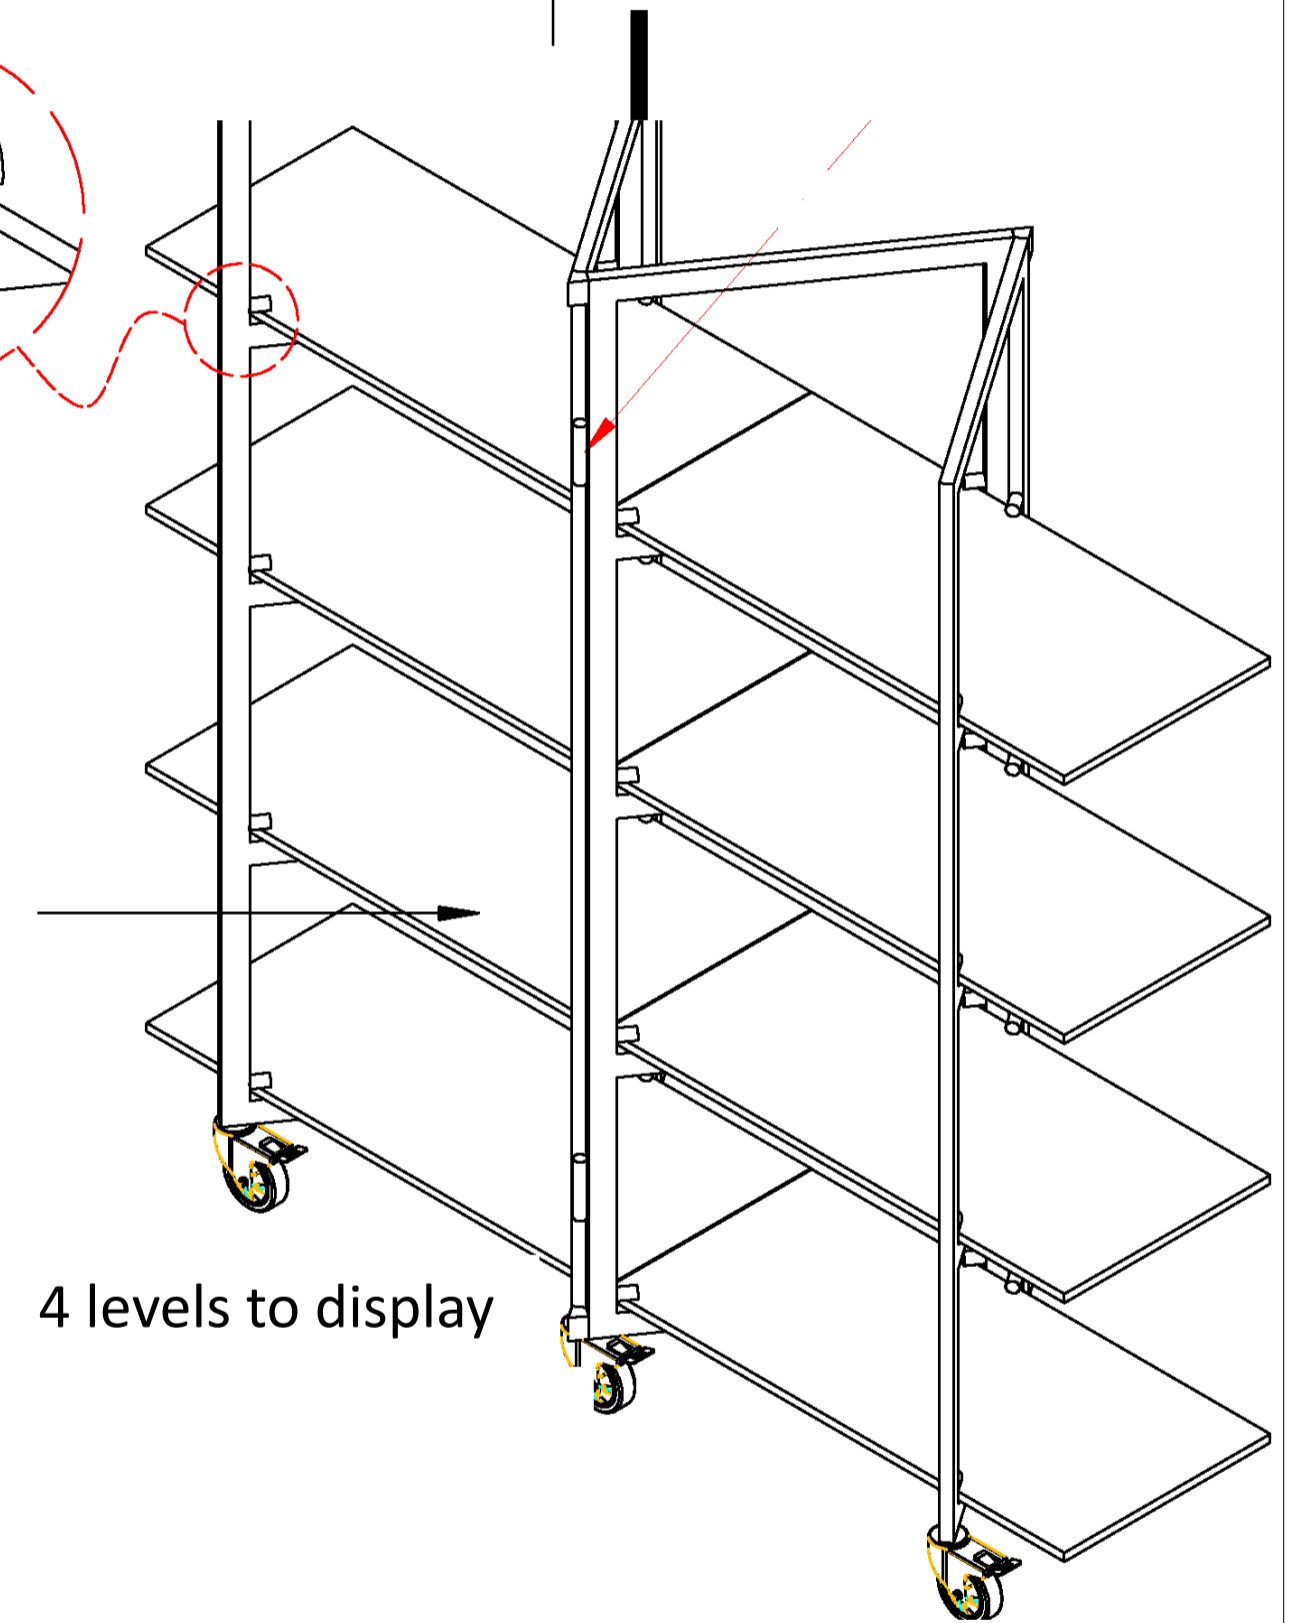

76 " Height

70.8 inches fully expanded width

16.3" W shelves

Shelf Bracket

1-2 shelves

4 levels to display

EASTERN
SINCE 1950

www.easterntabletop.com

ST1880 - Foldaway Display
8 shelves, 4 levels of display, locking casters,
Glass or Wooden Shelves