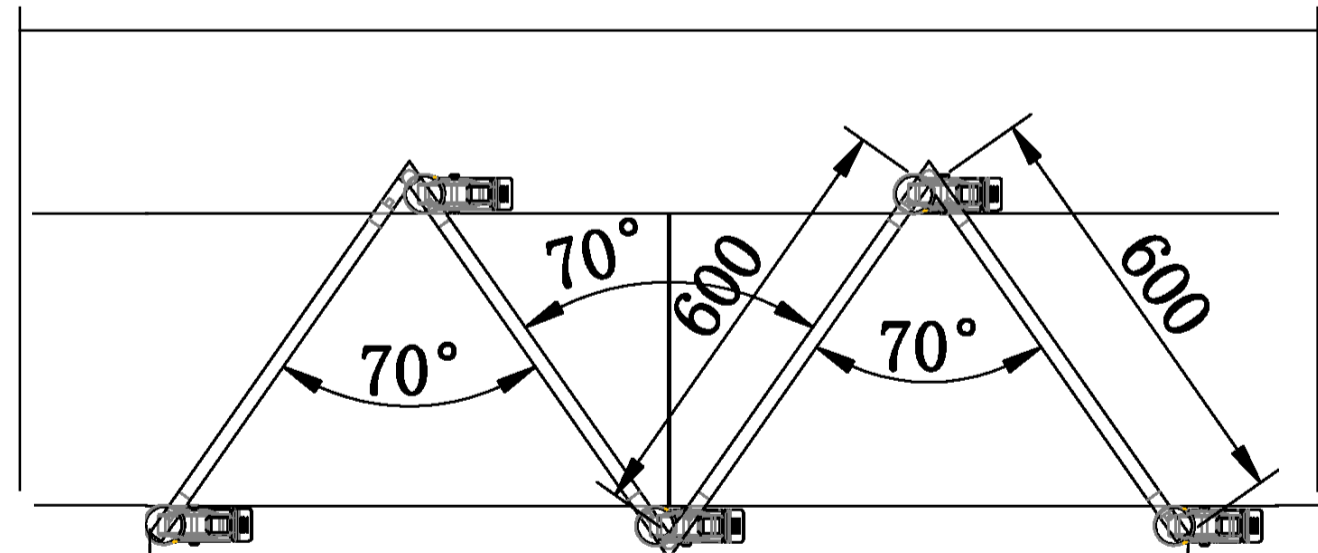

76 " Height

70.8 inches fully expanded width

16.3" W shelves

Shelf Bracket

1-2 shelves

4 levels to display

EASTERN
SINCE 1950

www.easterntabletop.com

ST1880 - Foldaway Display
8 shelves, 4 levels of display, locking casters,
Glass or Wooden Shelves