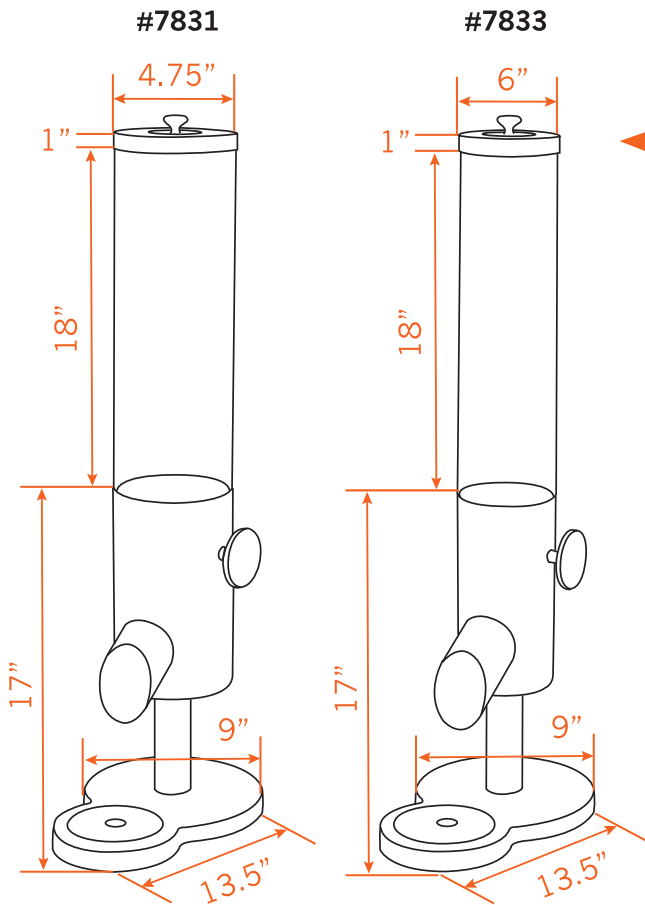

Cereal/Beverage Dispensers

Stainless Steel & Acrylic Construction

◀ Cereal Dispensers

- Slim Body
- Removable acrylic body
- 18/10 mirrored polish ss
- Solid stainless steel base
- Easy dispensing with high quality mechanism

- **#7831** | 1.5 gallon
Stainless Steel Base: H 17"x D 4.75"
Acrylic Plastic: H 18"x D 4.75"
- **#7833** | 3 gallon
Stainless Steel Base: H 17"x D 8"
Acrylic Plastic: H 18"x D 6"

Beverage Dispensers ▶

- Slim Body
- Removable acrylic body
- stainless steel ice chamber
- High quality acrylic easy flow spigot
- Solid stainless steel base W/ DRIP CATCH TRAY

- **#7521** | 1.5 gallon
Stainless Steel Base: H 11.75"x D 5.75"
Acrylic Plastic: H 18"x D 5.75"
- **#7523** | 3 gallon
Stainless Steel Base: H 11.75"x D 7"
Acrylic Plastic: H 18"x D 7"
- **#7525** | 5 gallon
Stainless Steel Base: H 11.75"x D 5.75"
Acrylic Plastic: H 37"x D 5.75"